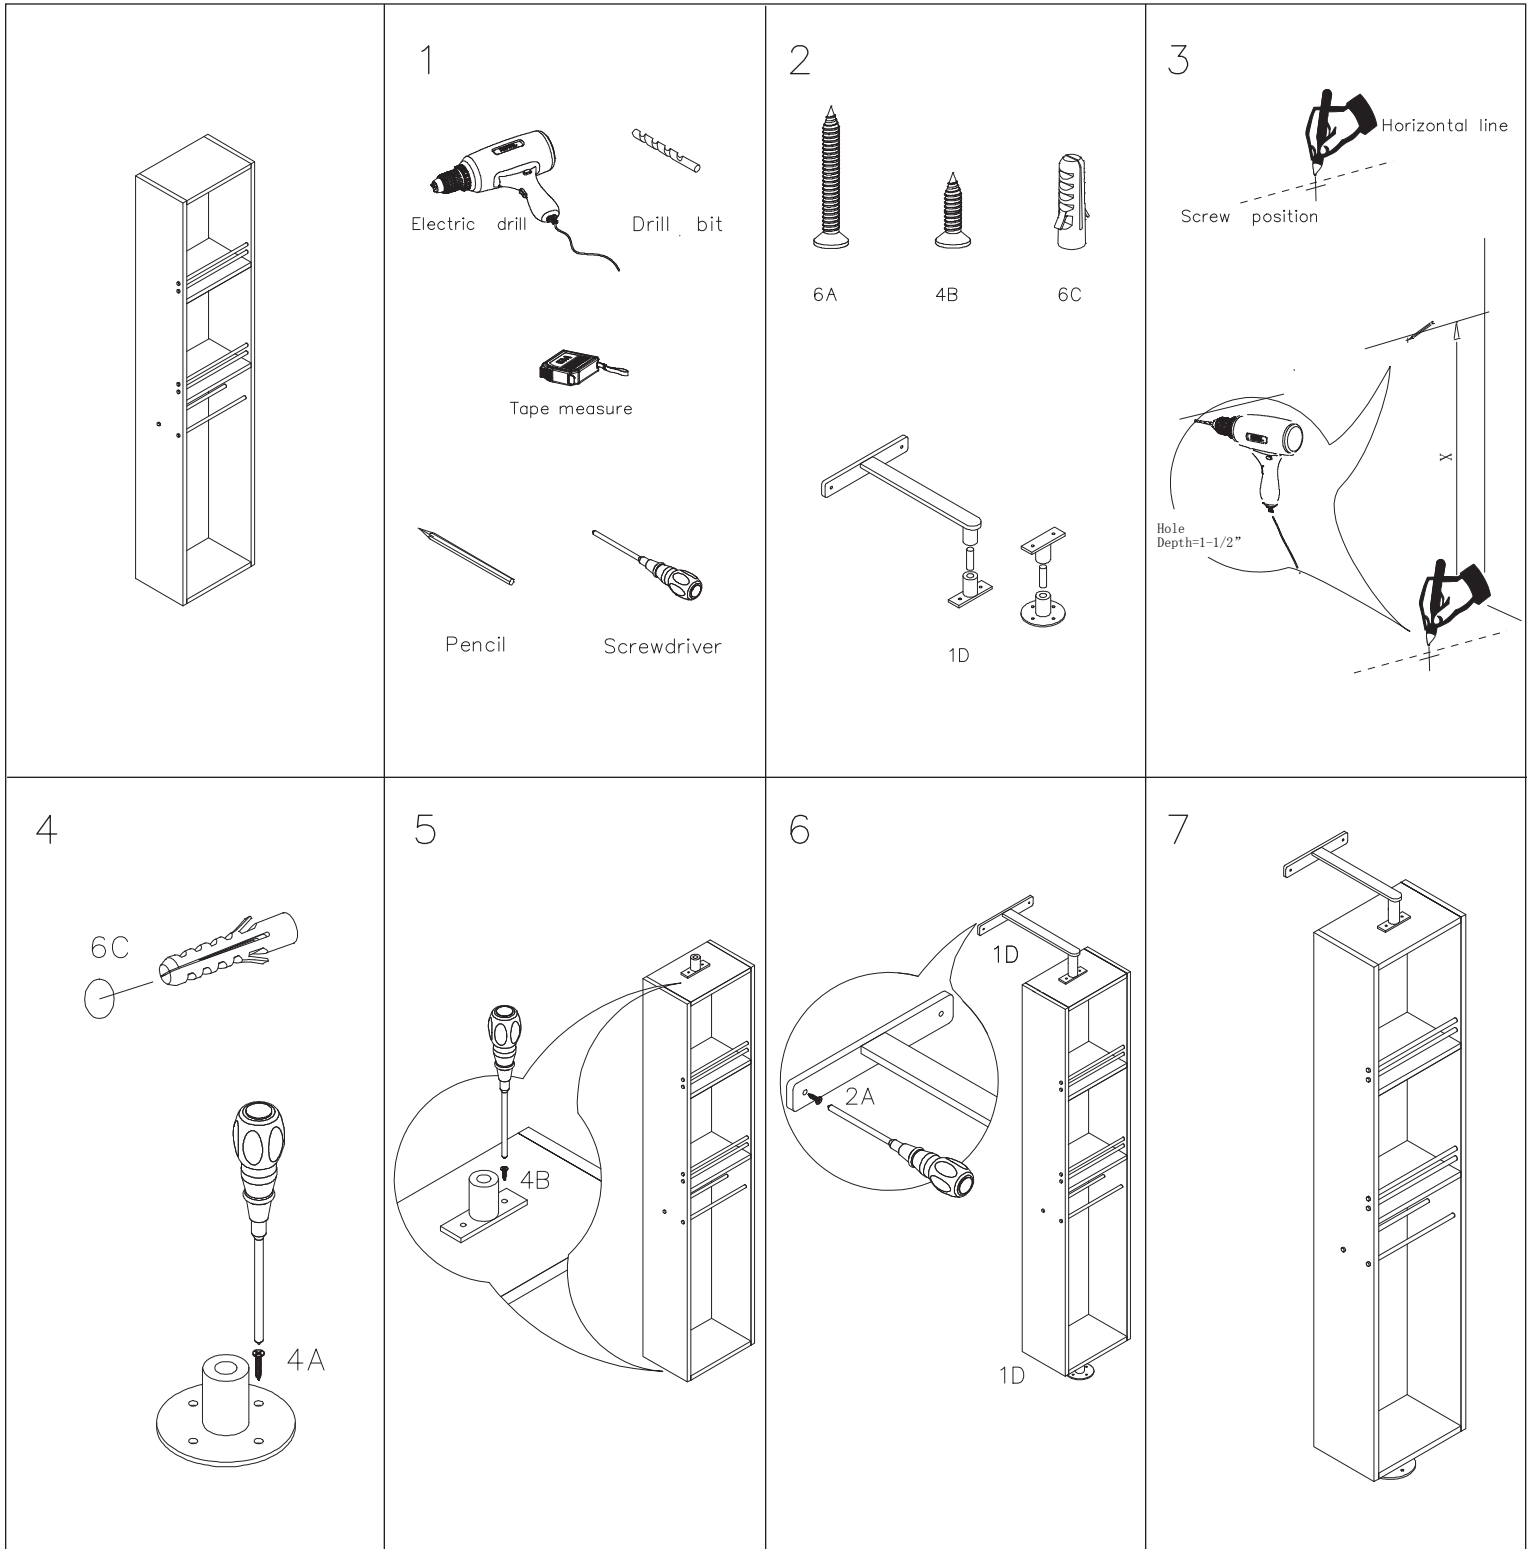

WYNDHAM COLLECTION

WC-RYV202 INSTALLATION GUIDE