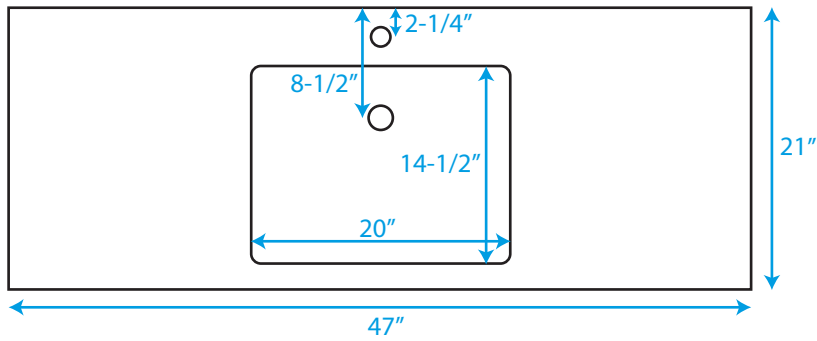

# WYNDHAM COLLECTION

WC-R4300-48-SGL-RESIN