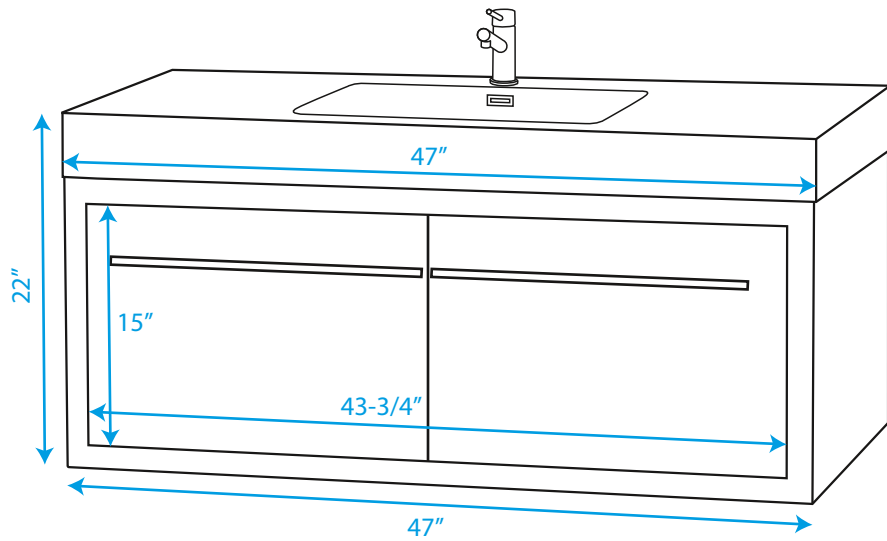

# WYNDHAM COLLECTION

WC-R4300-48-SGL-RESIN