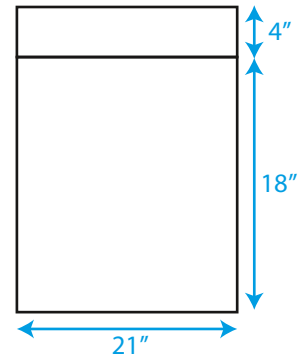

# WYNDHAM COLLECTION

WC-R4300-48-SGL-RESIN