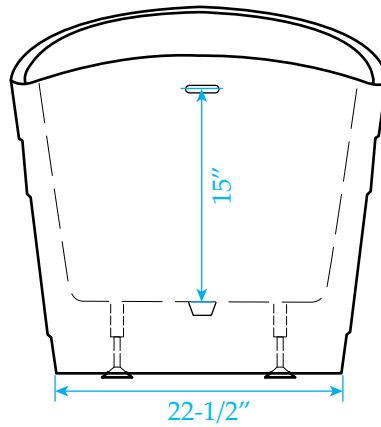

# WYNDHAM COLLECTION

Exterior Size - 67-1/4"L x 29-1/4"W x 29-1/2"H  
Interior Size - 42-1/2"L x 19"W x 17-1/4"H  
Depth at Drain - 18"  
Drain To Overflow - 15"  
Maximum Fill - 75 Gallons  
Note - All Measurements are  $\pm 1/2$ "

WC-BT0860-67