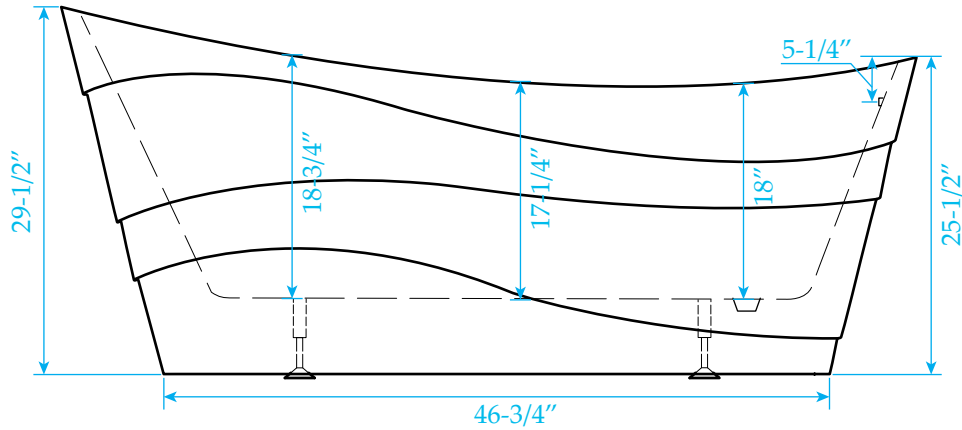

# WYNDHAM COLLECTION

Exterior Size - 67-1/4"L x 29-1/4"W x 29-1/2"H  
Interior Size - 42-1/2"L x 19"W x 17-1/4"H  
Depth at Drain - 18"  
Drain To Overflow - 15"  
Maximum Fill - 75 Gallons  
Note - All Measurements are  $\pm 1/2$ "

WC-BT0860-67