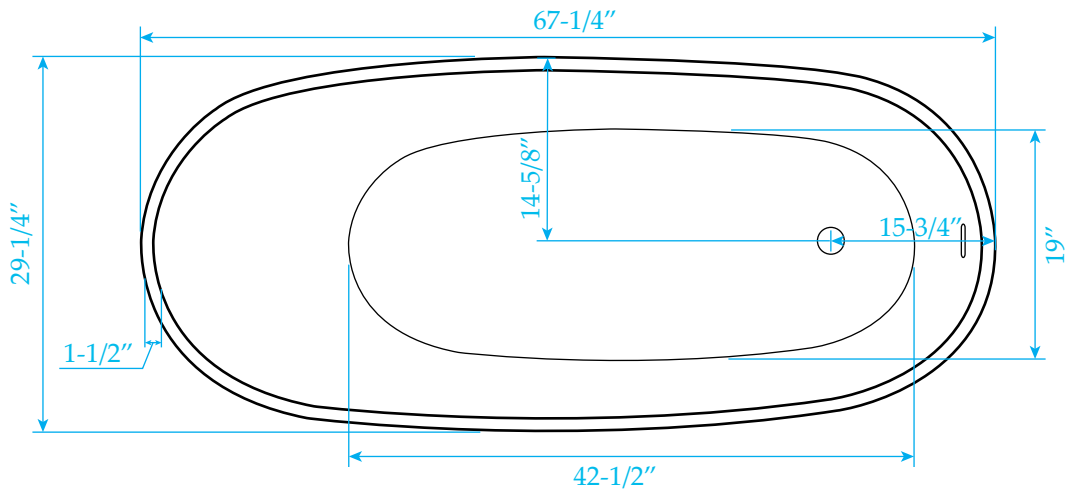

# WYNDHAM COLLECTION

Exterior Size - 67-1/4"L x 29-1/4"W x 29-1/2"H  
Interior Size - 42-1/2"L x 19"W x 17-1/4"H  
Depth at Drain - 18"  
Drain To Overflow - 15"  
Maximum Fill - 75 Gallons  
Note - All Measurements are  $\pm 1/2$ "

WC-BT0860-67