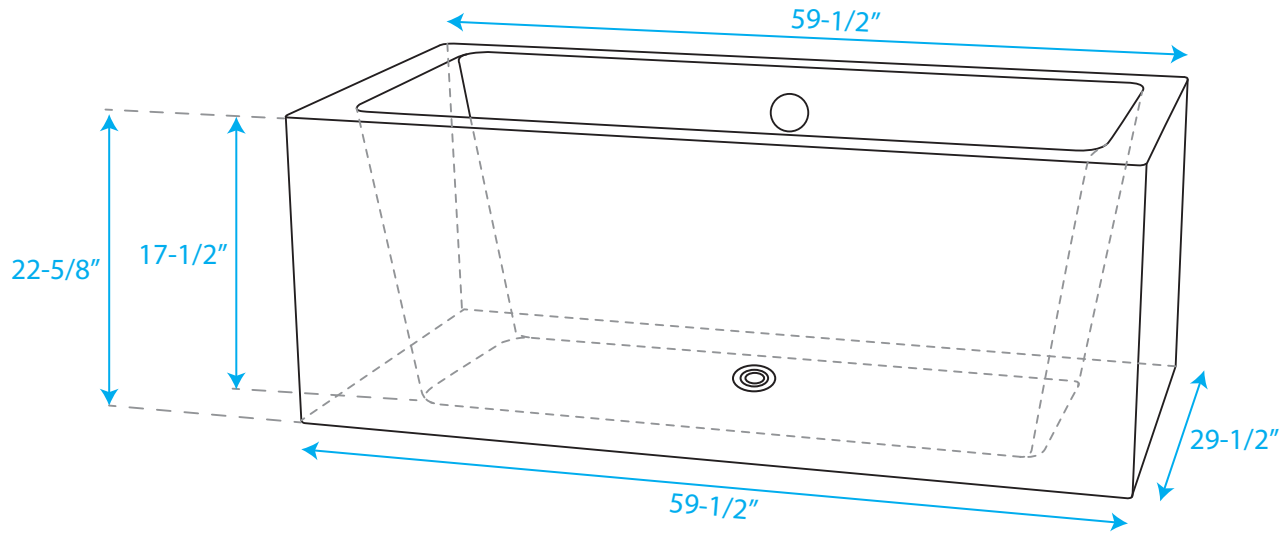

WYNDHAM COLLECTION

Exterior Size - 59-1/2"L x 29-1/2"W x 22-5/8"H

Interior Size - 53-1/2"L x 23"W x 17-1/2"H

Depth at Drain - 18"

Drain to Overflow - 13"

Maximum Fill - 43-1/2 Gallons

Note - All Measurements are $\pm 1/2$ "

WC-BT1011-60