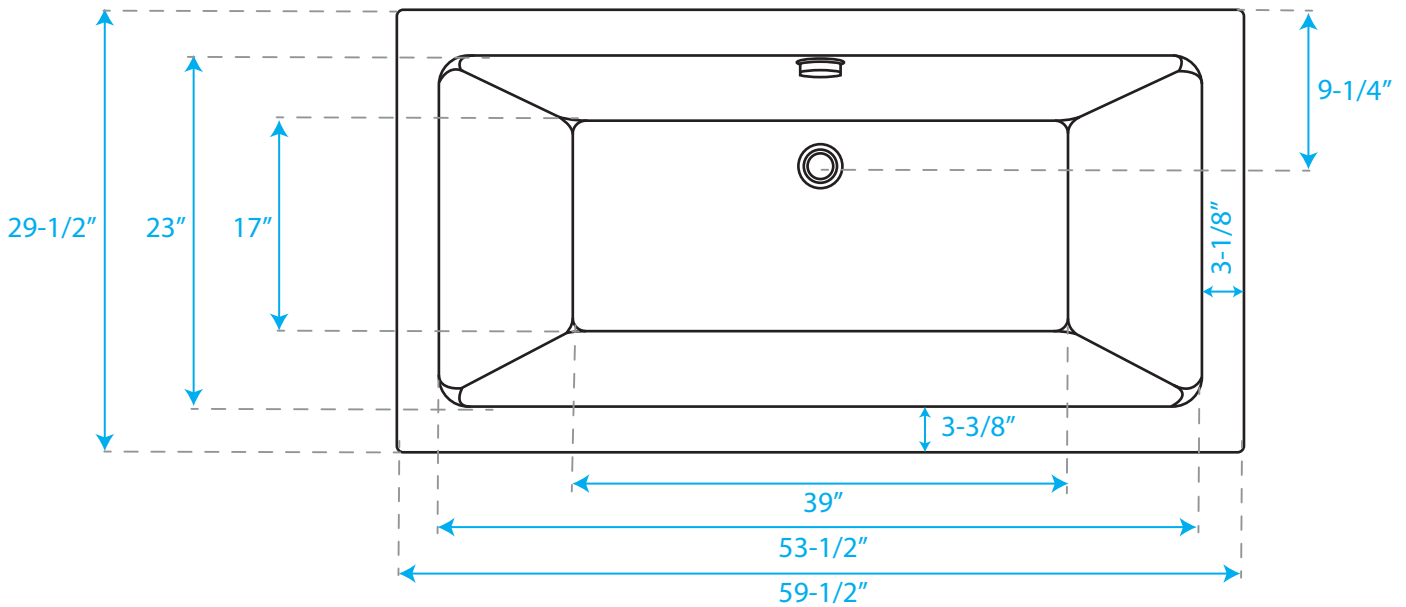

WYNDHAM COLLECTION

Exterior Size - 59-1/2"L x 29-1/2"W x 22-5/8"H

Interior Size - 53-1/2"L x 23"W x 17-1/2"H

Depth at Drain - 18"

Drain to Overflow - 13"

Maximum Fill - 43-1/2 Gallons

Note - All Measurements are $\pm 1/2$ "

WC-BT1011-60