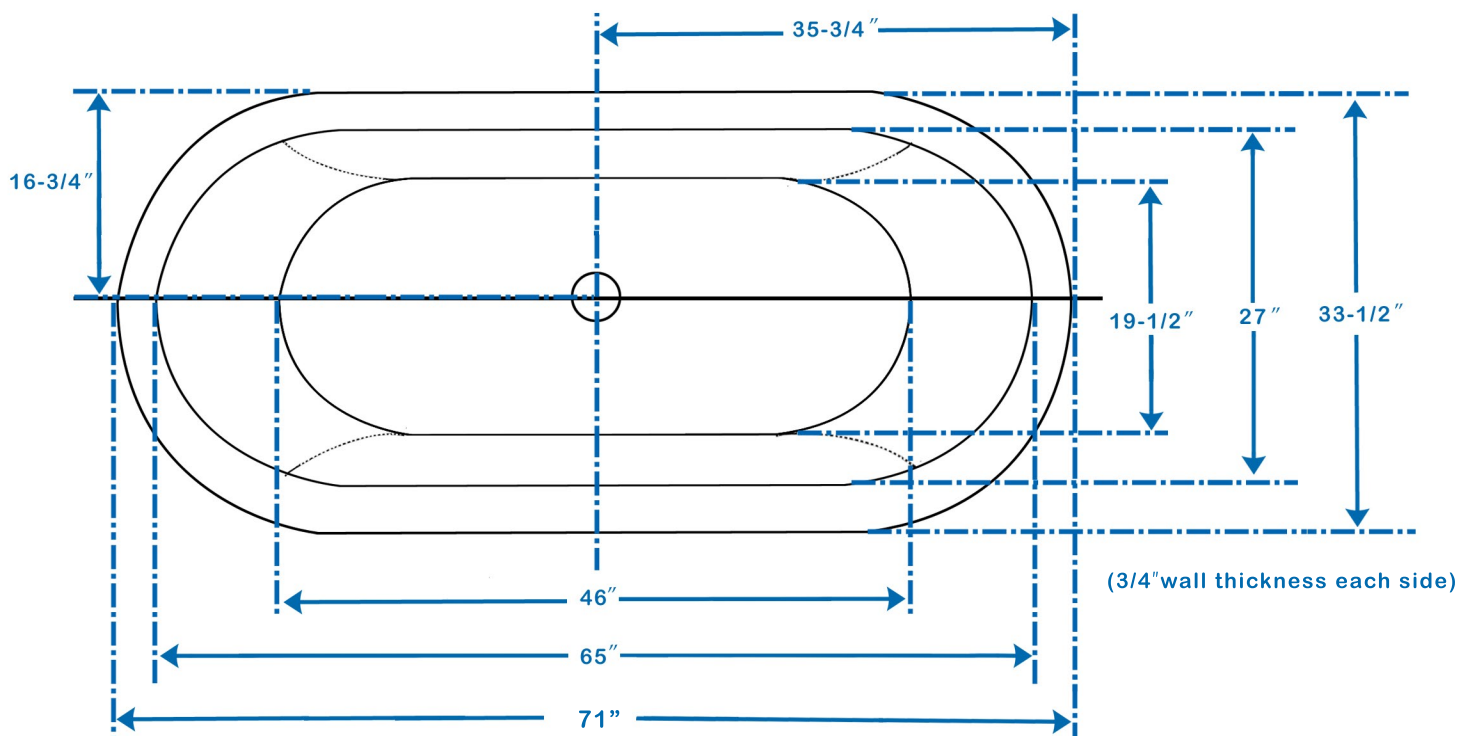

# WYNDHAM COLLECTION

Exterior Size - 71"L x 33-1/2"W x 23-1/4"H  
 Interior Size - 65"L x 27"W x 18"H at top  
 Depth at Drain - 18-1/2"  
 Drain to Overflow - 13"  
 Maximum Fill - 63 Gallons  
 Note - All measurements are  $\pm 1/2$ "

WC-BT1003-71