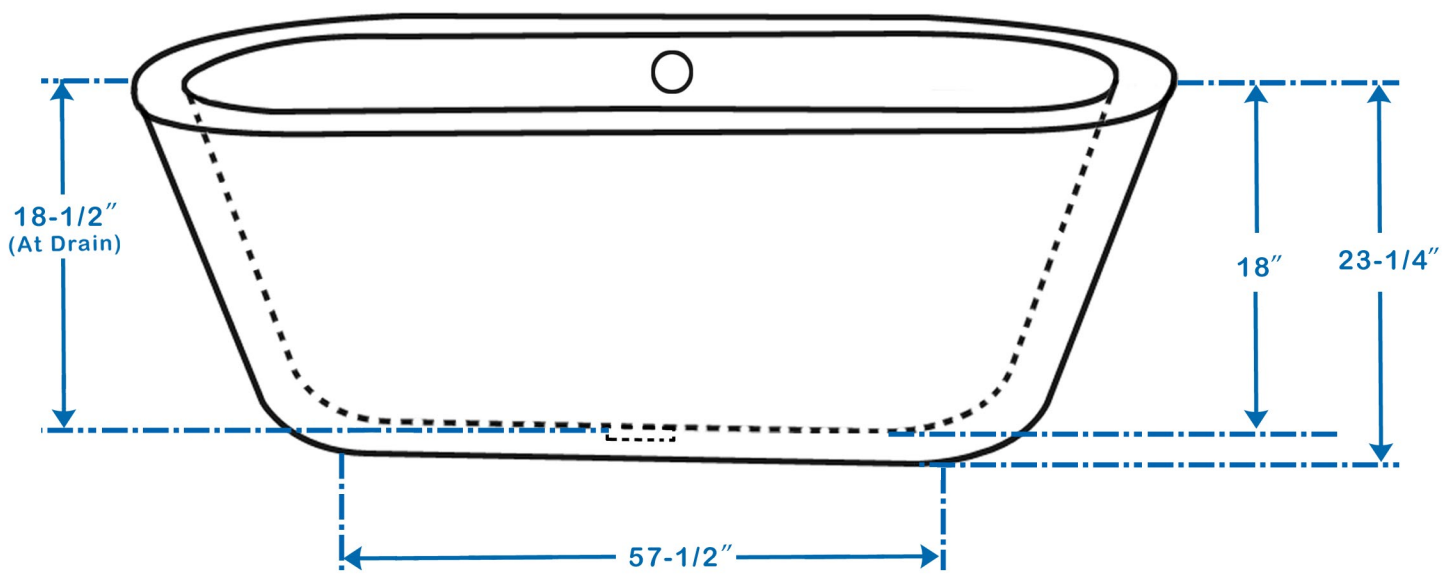

# WYNDHAM COLLECTION

Exterior Size - 71"L x 33-1/2"W x 23-1/4"H  
 Interior Size - 65"L x 27"W x 18"H at top  
 Depth at Drain - 18-1/2"  
 Drain to Overflow - 13"  
 Maximum Fill - 63 Gallons  
 Note - All measurements are  $\pm 1/2$ "

WC-BT1003-71