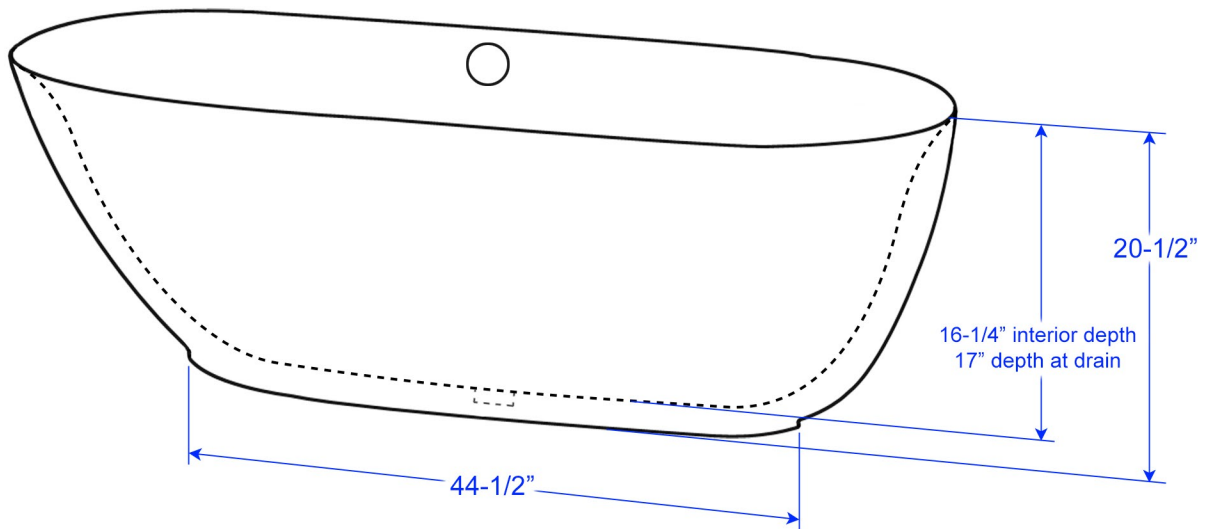

WYNDHAM COLLECTION

Exterior Size - 65"L x 31-1/4"W x 20-1/2"H
Interior Size - 60"L x 26"W x 16-1/4"H at top
Depth at Drain - 17"
Drain to Overflow - 11"
Maximum Fill - 48-1/2 Gallons
Note - All measurements are $\pm 1/2$ "

WC-BT1000-65