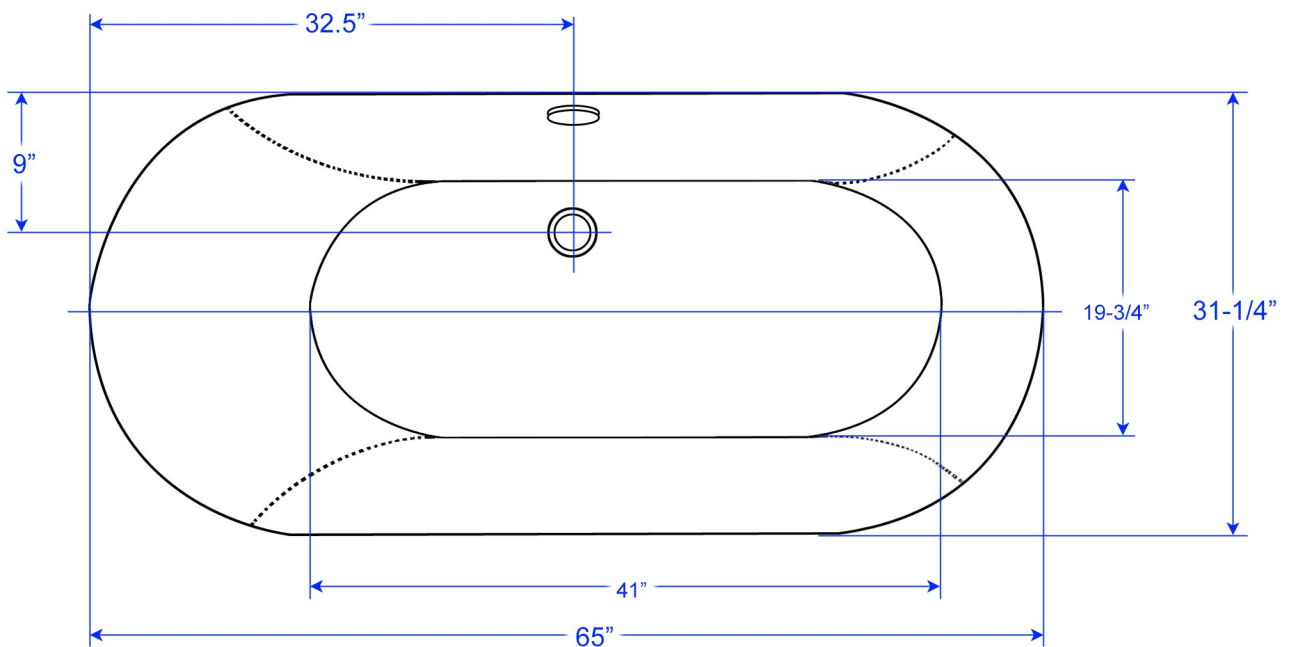

WYNDHAM COLLECTION

Exterior Size - 65"L x 31-1/4"W x 20-1/2"H
Interior Size - 60"L x 26"W x 16-1/4"H at top
Depth at Drain - 17"
Drain to Overflow - 11"
Maximum Fill - 48-1/2 Gallons
Note - All measurements are $\pm 1/2$ "

WC-BT1000-65