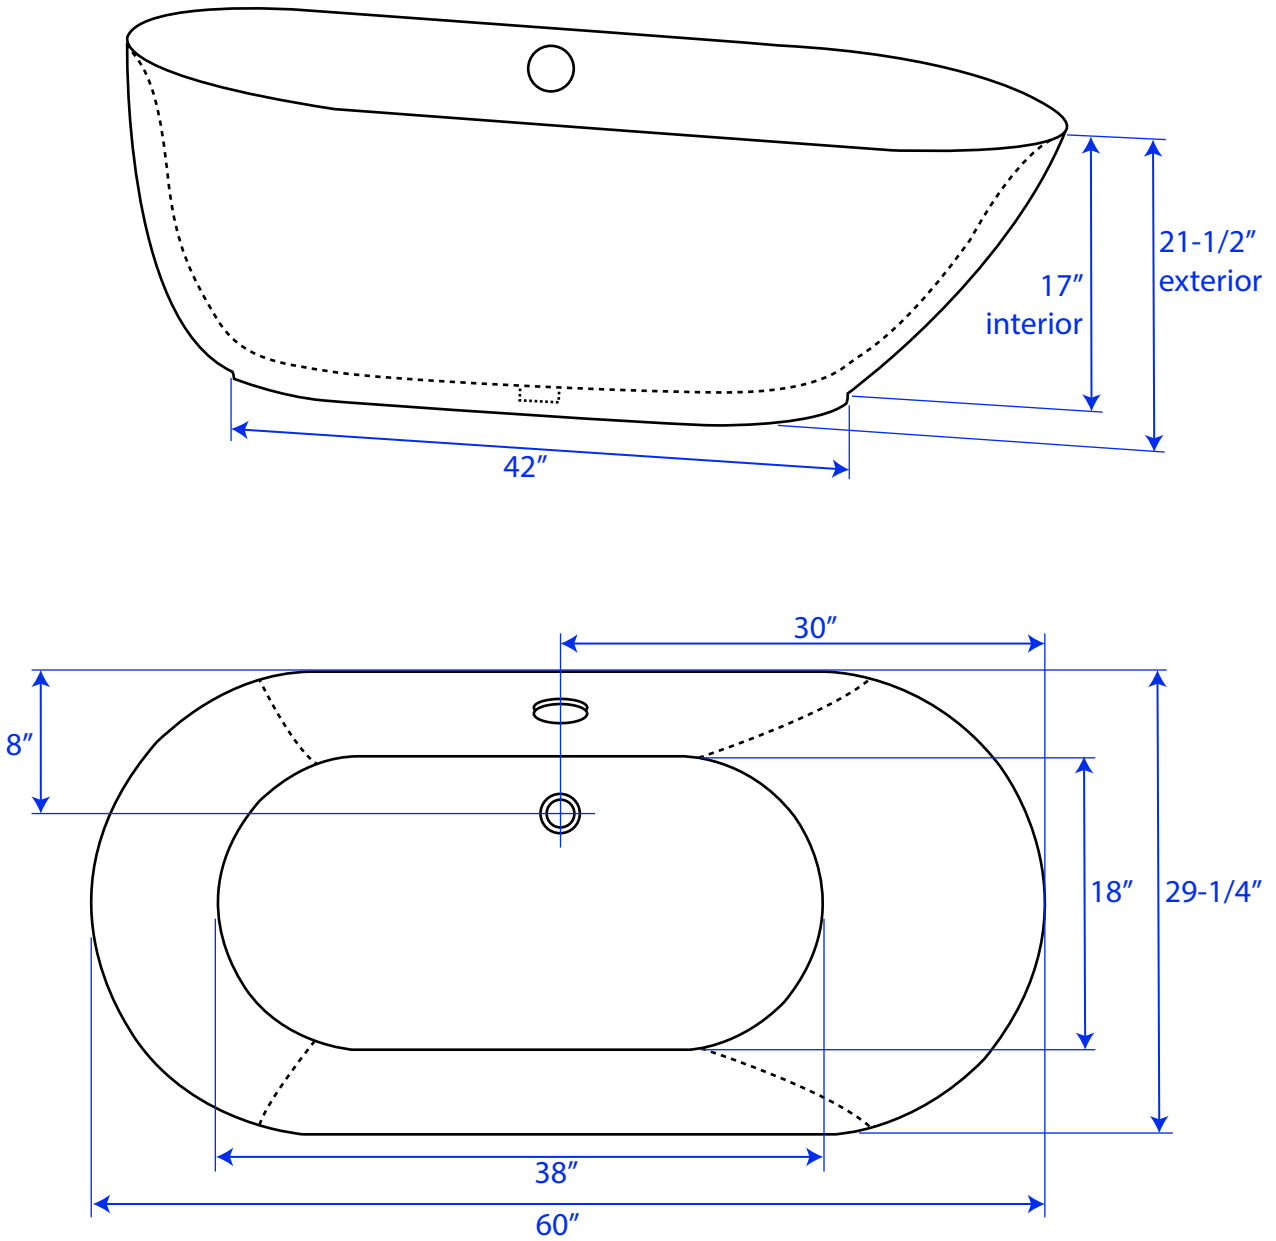

WYNDHAM COLLECTION

Exterior Size - 60"L x 29-1/4"W x 21-1/2"H
Interior Size - 56"L x 23"W x 17-1/2"H at top
Depth at Drain - 17-1/2"
Drain to Overflow - 11-1/4"
Maximum Fill - 39-1/2 Gallons
Note - All measurements are $\pm 1/2$ "

WC-BT1000-60