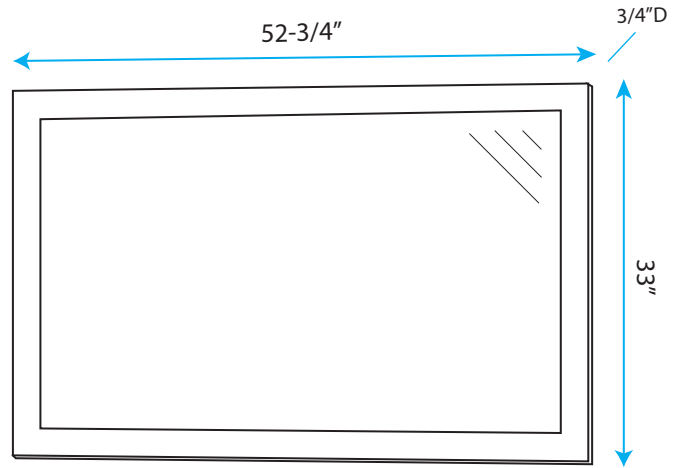

WYNDHAM COLLECTION

WC-B400-55
Overmount