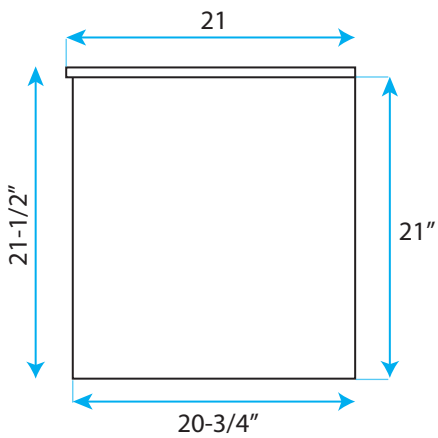

WYNDHAM COLLECTION

WC-B400-55
Overmount