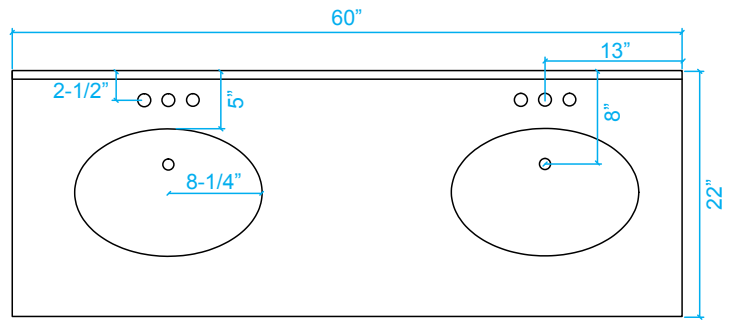

# WYNDHAM COLLECTION

TOP VIEW OF VANITY CABINET

WC-1414-60  
Double Vanity