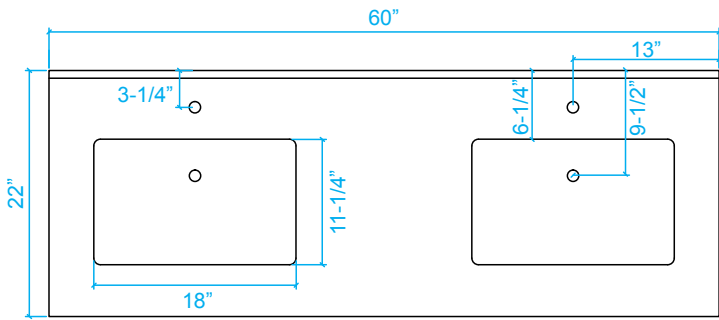

# WYNDHAM COLLECTION

TOP VIEW OF VANITY CABINET

WC-1414-60  
Double Vanity