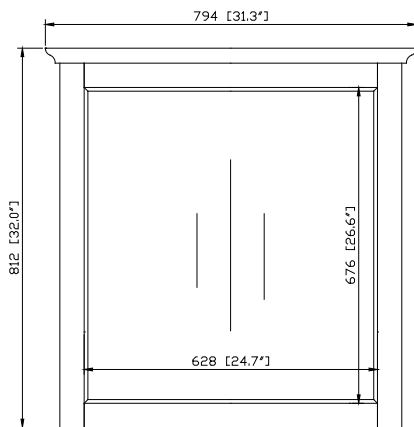

Product Diagrams

Front

Back