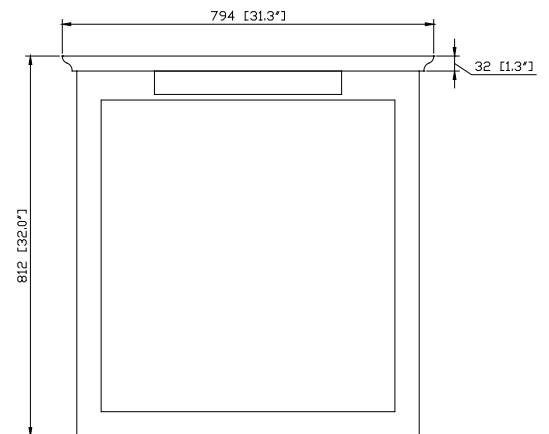

### Nominal Dimension

- 31.3W x 2.3D x 32H (inches)

### Product Diagrams

Front

Back

Side

Top