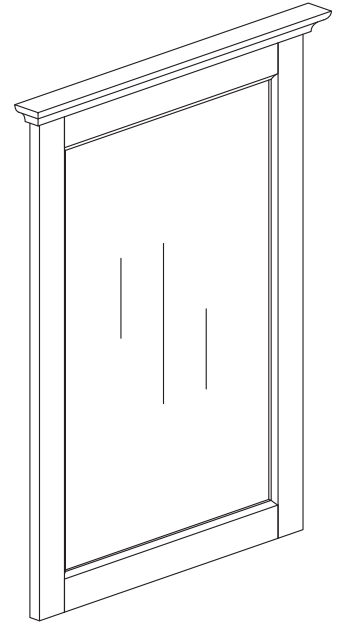

TROPICA-M24-AW

Vanity	TROPICA-V24-AW	TROPICA-V30-AW