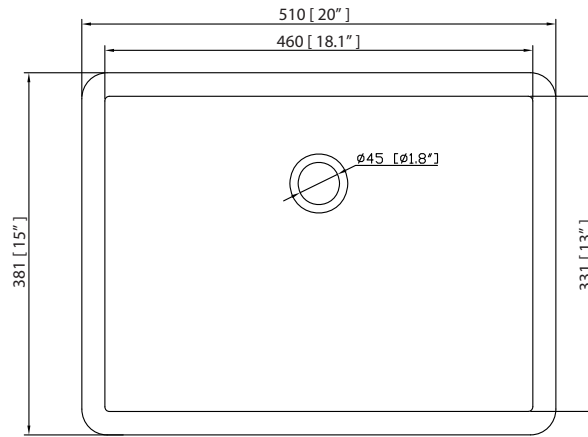

- Solid poplar frame and birch veneer plywood
- Adjustable height levelers

Colors / Finishes

- Chilled Gray

Nominal Dimension

- 24x 20.8D x 14.3H (inches)

Components

Vanity	TRIBECA-V24-CG
--------	----------------

Nominal Dimension

- 25W x 22D x 1H inches
- 635 x 560 x 25 mm

Components

Sink	CUM20WT-R		
Vanity	BROOKS-V24-CG	BROOKS-V24-WT	TRIBECA-V24-CG

Colors / Finishes

- BK - Black
- CW - Carrera White
- GB - Galala Beige

- White

Nominal Dimension

- 20W x 15D x 7.7H inches
- 510 x 381 x 196mm

Components

Drain	VC-DRAIN-CP	VC-DRAIN-BN
-------	-------------	-------------

Product Diagrams

Top

Front

Side