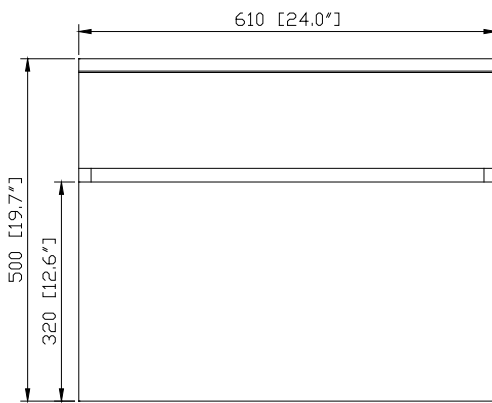

- 24W x 21.5D x 19.7H (inches)

Components

Mirror	14000-M24-CG	14000-MC24-CG	
Vanity Top	SUT25BK-R	SUT25GB-R	SUT25CW-R
	SUT25BK	SUT25GB	SUT25CW
Sink	CUM20WT-R	CUM18WT	CUM18LN
Base	TRIBECA-B24-CG		

Product Diagrams

- Solid poplar frame and birch veneer plywood
- Adjustable height levelers

Colors / Finishes

- Chilled Gray

Nominal Dimension

- 24x 20.8D x 14.3H (inches)

Components

Vanity	TRIBECA-V24-CG
--------	----------------

Nominal Dimension

- 25W x 22D x 1H inches
- 635 x 560 x 25 mm

Components

Sink	CUM20WT-R		
Vanity	BROOKS-V24-CG	BROOKS-V24-WT	TRIBECA-V24-CG

Colors / Finishes

- BK - Black
- CW - Carrera White
- GB - Galala Beige

- White

Nominal Dimension

- 20W x 15D x 7.7H inches
- 510 x 381 x 196mm

Components

Drain	VC-DRAIN-CP	VC-DRAIN-BN
-------	-------------	-------------

Product Diagrams

Top

Front