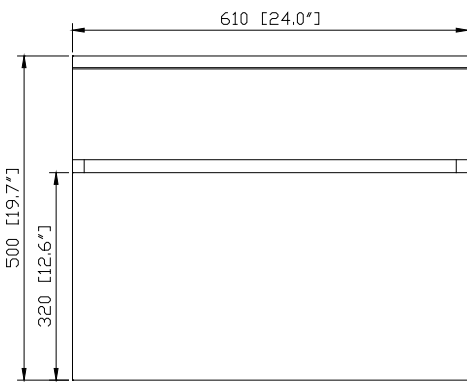

Product Diagrams

Front