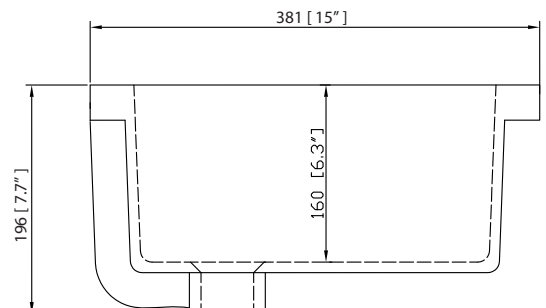

- 24W x 21.5D x 19.7H (inches)

Components

Mirror	14000-M24-CG	14000-MC24-CG	
Vanity Top	SUT25BK-R	SUT25GB-R	SUT25CW-R
	SUT25BK	SUT25GB	SUT25CW
Sink	CUM20WT-R	CUM18WT	CUM18LN
Base	TRIBECA-B24-CG		

Product Diagrams

Nominal Dimension

- 25W x 22D x 1H inches
- 635 x 560 x 25 mm

Components

Sink	CUM20WT-R		
Vanity	BROOKS-V24-CG	BROOKS-V24-WT	TRIBECA-V24-CG

Colors / Finishes

- BK - Black
- CW - Carrera White
- GB - Galala Beige

- White

Nominal Dimension

- 20W x 15D x 7.7H inches
- 510 x 381 x 196mm

Components

Drain	VC-DRAIN-CP	VC-DRAIN-BN
-------	-------------	-------------

Product Diagrams

Top

Front