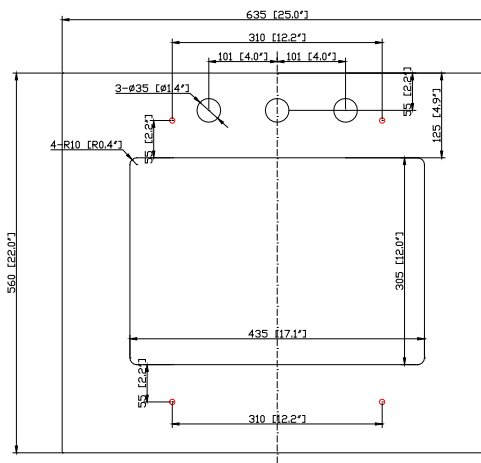

Product Diagrams

Top

Side