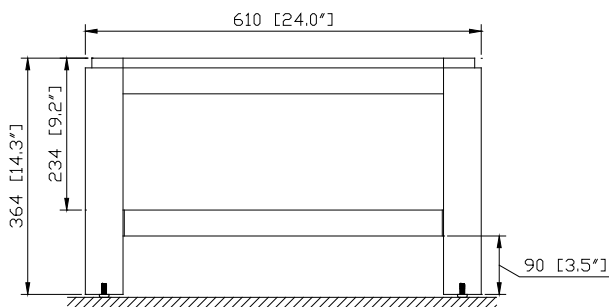

Avanity

TRIBECA-B24-CG

Features

- Solid poplar frame and birch veneer plywood
- Adjustable height levelers

Colors / Finishes

- Chilled Gray

Nominal Dimension

- 24x 20.8D x 14.3H (inches)

Components

Vanity	TRIBECA-V24-CG

Product Diagrams

Back

Side

Top

For customer support please call 866 522 5578 weekdays 9:00 to 6:00 PST