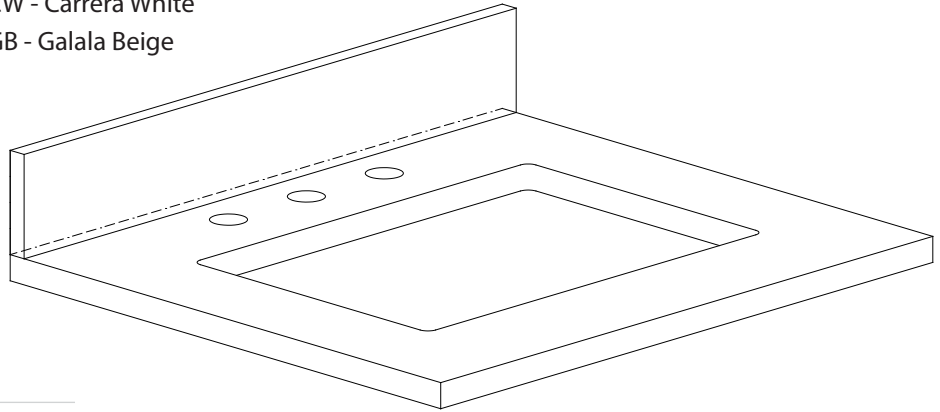

- BK - Natural black granite
- CW - Natural Carrera White marble
- GB - Natural Galala Beige marble
- Top cutout for single undermount sink
- Top pre-drilled for 8" widespread faucet
- 4" backsplash included

Nominal Dimension

- 25W x 22D x 1H inches
- 635 x 560 x 25 mm

Components

Sink	CUM20WT-R		
Vanity	BROOKS-V24-CG	BROOKS-V24-WT	TRIBECA-V24-CG

Colors / Finishes

- BK - Black
- CW - Carrera White
- GB - Galala Beige

- White

Nominal Dimension

- 20W x 15D x 7.7H inches
- 510 x 381 x 196mm

Components

Drain	VC-DRAIN-CP	VC-DRAIN-BN
-------	-------------	-------------

Product Diagrams

Top

Front