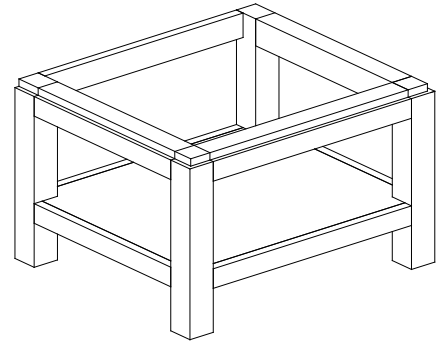

- 24W x 21.5D x 19.7H (inches)

Components

Mirror	14000-M24-CG	14000-MC24-CG	
Vanity Top	SUT25BK-R	SUT25GB-R	SUT25CW-R
	SUT25BK	SUT25GB	SUT25CW
Sink	CUM20WT-R	CUM18WT	CUM18LN
Base	TRIBECA-B24-CG		

Product Diagrams

- Solid poplar frame and birch veneer plywood
- Adjustable height levelers

Colors / Finishes

- Chilled Gray

Nominal Dimension

- 24x 20.8D x 14.3H (inches)

Components

Vanity	TRIBECA-V24-CG
--------	----------------