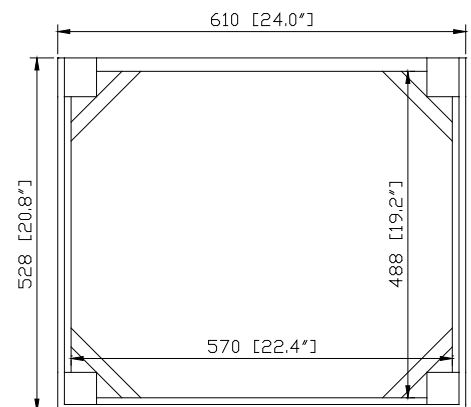

Top

For customer support please call 866 522 5578 weekdays 9:00 to 6:00 PST