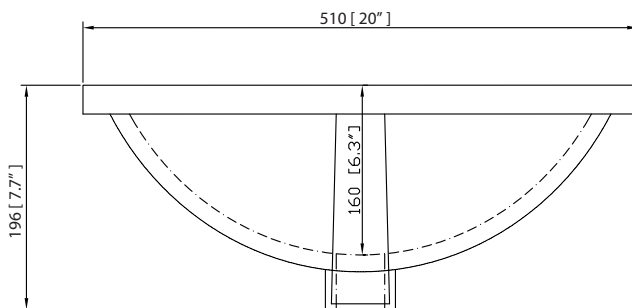

Nominal Dimension

- 25W x 22D x 1H inches
- 635 x 560 x 25 mm

Components

Sink	CUM20WT-R		
Vanity	BROOKS-V24-CG	BROOKS-V24-WT	TRIBECA-V24-CG

Colors / Finishes

- BK - Black
- CW - Carrera White
- GB - Galala Beige

- White

Nominal Dimension

- 20W x 15D x 7.7H inches
- 510 x 381 x 196mm

Components

Drain	VC-DRAIN-CP	VC-DRAIN-BN
-------	-------------	-------------

Product Diagrams

Top

Front

Side