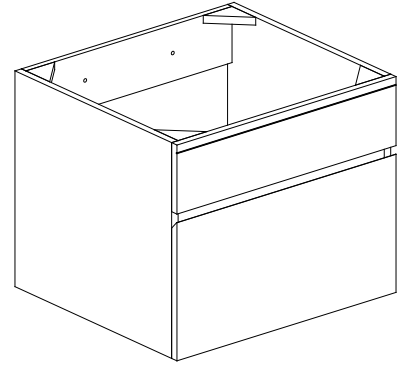

Avanity

TRIBECA-V24-CG

Features

- Solid poplar frame and birch veneer plywood
- 1 soft-close drawer
- Triangle metal hanging hardware
- Under counter application

Colors / Finishes

- Chilled Gray

Nominal Dimension

- 24W x 21.5D x 19.7H (inches)

Components

Mirror	14000-M24-CG	14000-MC24-CG	
Vanity Top	SUT25BK-R	SUT25GB-R	SUT25CW-R
	SUT25BK	SUT25GB	SUT25CW
Sink	CUM20WT-R	CUM18WT	CUM18LN
Base	TRIBECA-B24-CG		

Product Diagrams

- Solid poplar frame and birch veneer plywood
- Adjustable height levelers

Colors / Finishes

- Chilled Gray

Nominal Dimension

- 24x 20.8D x 14.3H (inches)

Components

Vanity	TRIBECA-V24-CG
--------	----------------

- White

Nominal Dimension

- 20W x 15D x 7.7H inches
- 510 x 381 x 196mm

Components

Drain	VC-DRAIN-CP	VC-DRAIN-BN
-------	-------------	-------------

Product Diagrams

Top

Front