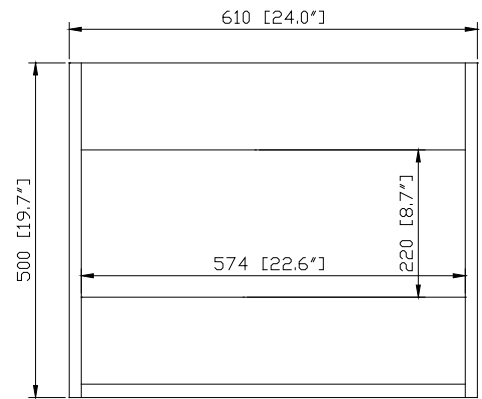

Avanity

TRIBECA-B24-CG

Features

- Solid poplar frame and birch veneer plywood
- Adjustable height levelers

Colors / Finishes

- Chilled Gray

Nominal Dimension

- 24x 20.8D x 14.3H (inches)

Components

Vanity	TRIBECA-V24-CG

Product Diagrams

Back

Side

Top

For customer support please call 866 522 5578 weekdays 9:00 to 6:00 PST