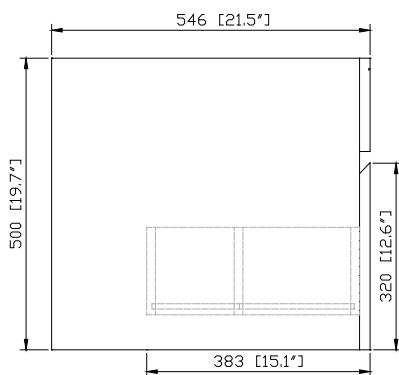

Avanity

TRIBECA-V36-CG

Features

- Solid poplar frame and birch veneer plywood
- 1 soft-close drawer
- Triangle metal hanging hardware
- Under counter application

Colors / Finishes

- Chilled Gray

Nominal Dimension

- 36W x 21.5D x 19.7H (inches)

Components

Mirror	14000-M24-CG	14000-MC24-CG	
Vanity Top	SUT37BK-R	SUT37GB-R	SUT37CW-R
	SUT37BK	SUT37GB	SUT37CW
Sink	CUM20WT-R	CUM18WT	CUM18LN
Base	TRIBECA-B36-CG		

Product Diagrams

Side

For customer support please call 866 522 5578 weekdays 9:00 to 6:00 PST