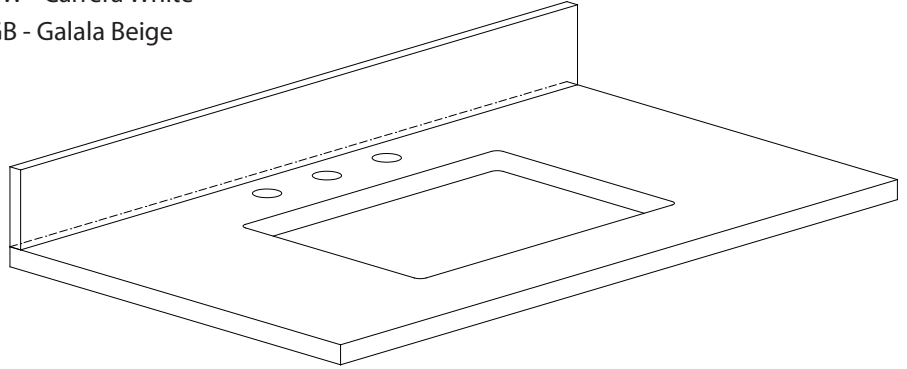

- 36W x 21.5D x 19.7H (inches)

Components

Mirror	14000-M24-CG	14000-MC24-CG	
Vanity Top	SUT37BK-R	SUT37GB-R	SUT37CW-R
	SUT37BK	SUT37GB	SUT37CW
Sink	CUM20WT-R	CUM18WT	CUM18LN
Base	TRIBECA-B36-CG		

Product Diagrams

Front

Back

Side

Top

For customer support please call 866 522 5578 weekdays 9:00 to 6:00 PST

SUT37BK-R / SUT37CW -R / SUT37GB-R

Features

- BK - Natural black granite
- CW - Natural Carrera White marble
- GB - Natural Galala Beige marble
- Top cutout for single undermount sink
- Top pre-drilled for 8" widespread faucet
- 4" backsplash included

Nominal Dimension

- 37W x 22D x 1H inches
- 940 x 560 x 25 mm

Colors / Finishes

- BK - Black
- CW - Carrera White
- GB - Galala Beige

Components

Sink	CUM20WT-R		
Vanity	KELLY-V36-GB	LEXINGTON-V36-LE	LOFT-V36-DW
	MADISON-V36-LE	MADISON-V36-TO	MODERO-V36-ES

- White

Nominal Dimension

- 20W x 15D x 7.7H inches
- 510 x 381 x 196mm

Components

Drain	VC-DRAIN-CP	VC-DRAIN-BN
-------	-------------	-------------

Product Diagrams

Top

Front