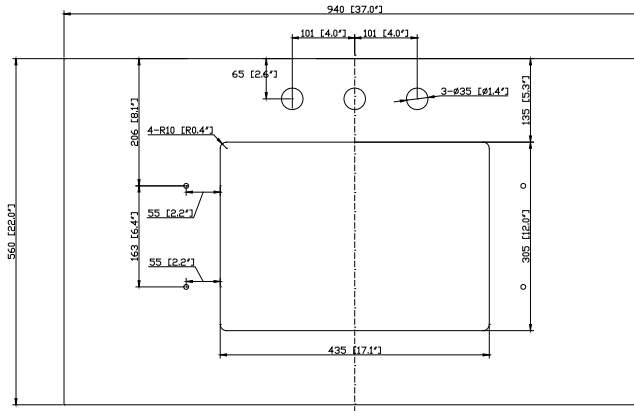

Product Diagrams

Top

Side