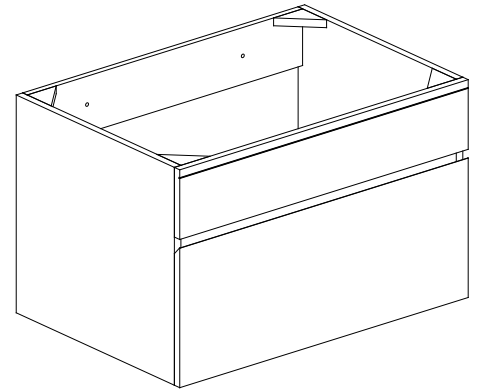

Avanity

TRIBECA-V36-CG

Features

- Solid poplar frame and birch veneer plywood
- 1 soft-close drawer
- Triangle metal hanging hardware
- Under counter application

Colors / Finishes

- Chilled Gray

Nominal Dimension

- 36W x 21.5D x 19.7H (inches)

Components

Mirror	14000-M24-CG	14000-MC24-CG	
Vanity Top	SUT37BK-R	SUT37GB-R	SUT37CW-R
	SUT37BK	SUT37GB	SUT37CW
Sink	CUM20WT-R	CUM18WT	CUM18LN
Base	TRIBECA-B36-CG		

Product Diagrams

Nominal Dimension

- 37W x 22D x 1H inches
- 940 x 560 x 25 mm

Colors / Finishes

- BK - Black
- CW - Carrera White
- GB - Galala Beige

Components

Sink	CUM20WT-R		
Vanity	KELLY-V36-GB	LEXINGTON-V36-LE	LOFT-V36-DW
	MADISON-V36-LE	MADISON-V36-TO	MODERO-V36-ES

- White

Nominal Dimension

- 20W x 15D x 7.7H inches
- 510 x 381 x 196mm

Components

Drain	VC-DRAIN-CP	VC-DRAIN-BN
-------	-------------	-------------

Product Diagrams

Top

Front