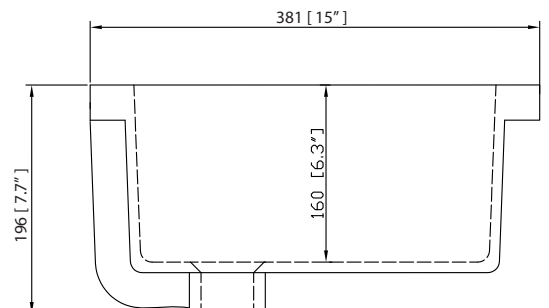

- 36W x 21.5D x 19.7H (inches)

Components

Mirror	14000-M24-CG	14000-MC24-CG	
Vanity Top	SUT37BK-R	SUT37GB-R	SUT37CW-R
	SUT37BK	SUT37GB	SUT37CW
Sink	CUM20WT-R	CUM18WT	CUM18LN
Base	TRIBECA-B36-CG		

Product Diagrams

Nominal Dimension

- 37W x 22D x 1H inches
- 940 x 560 x 25 mm

Colors / Finishes

- BK - Black
- CW - Carrera White
- GB - Galala Beige

Components

Sink	CUM20WT-R		
Vanity	KELLY-V36-GB	LEXINGTON-V36-LE	LOFT-V36-DW
	MADISON-V36-LE	MADISON-V36-TO	MODERO-V36-ES

- White

Nominal Dimension

- 20W x 15D x 7.7H inches
- 510 x 381 x 196mm

Components

Drain	VC-DRAIN-CP	VC-DRAIN-BN
-------	-------------	-------------

Product Diagrams

Top

Front