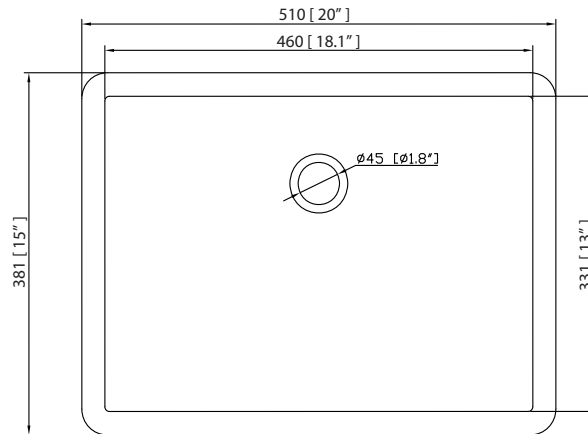

- 36W x 21.5D x 19.7H (inches)

Components

Mirror	14000-M24-CG	14000-MC24-CG	
Vanity Top	SUT37BK-R	SUT37GB-R	SUT37CW-R
	SUT37BK	SUT37GB	SUT37CW
Sink	CUM20WT-R	CUM18WT	CUM18LN
Base	TRIBECA-B36-CG		

Product Diagrams

Nominal Dimension

- 37W x 22D x 1H inches
- 940 x 560 x 25 mm

Colors / Finishes

- BK - Black
- CW - Carrera White
- GB - Galala Beige

Components

Sink	CUM20WT-R		
Vanity	KELLY-V36-GB	LEXINGTON-V36-LE	LOFT-V36-DW
	MADISON-V36-LE	MADISON-V36-TO	MODERO-V36-ES

- White

Nominal Dimension

- 20W x 15D x 7.7H inches
- 510 x 381 x 196mm

Components

Drain	VC-DRAIN-CP	VC-DRAIN-BN
-------	-------------	-------------

Product Diagrams

Top

Front