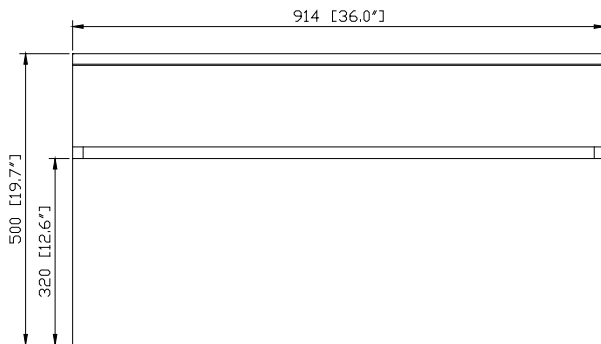

Avanity

TRIBECA-V36-CG

Features

- Solid poplar frame and birch veneer plywood
- 1 soft-close drawer
- Triangle metal hanging hardware
- Under counter application

Colors / Finishes

- Chilled Gray

Nominal Dimension

- 36W x 21.5D x 19.7H (inches)

Components

Mirror	14000-M24-CG	14000-MC24-CG	
Vanity Top	SUT37BK-R	SUT37GB-R	SUT37CW-R
	SUT37BK	SUT37GB	SUT37CW
Sink	CUM20WT-R	CUM18WT	CUM18LN
Base	TRIBECA-B36-CG		

Product Diagrams

Nominal Dimension

- 37W x 22D x 1H inches
- 940 x 560 x 25 mm

Colors / Finishes

- BK - Black
- CW - Carrera White
- GB - Galala Beige

Components

Sink	CUM20WT-R		
Vanity	KELLY-V36-GB	LEXINGTON-V36-LE	LOFT-V36-DW
	MADISON-V36-LE	MADISON-V36-TO	MODERO-V36-ES

- White

Nominal Dimension

- 20W x 15D x 7.7H inches
- 510 x 381 x 196mm

Components

Drain	VC-DRAIN-CP	VC-DRAIN-BN
-------	-------------	-------------

Product Diagrams

Top

Front