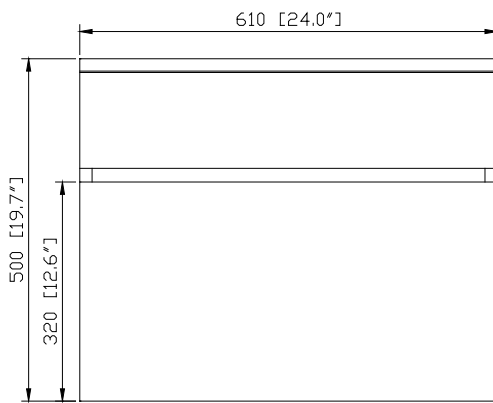

Product Diagrams

Front