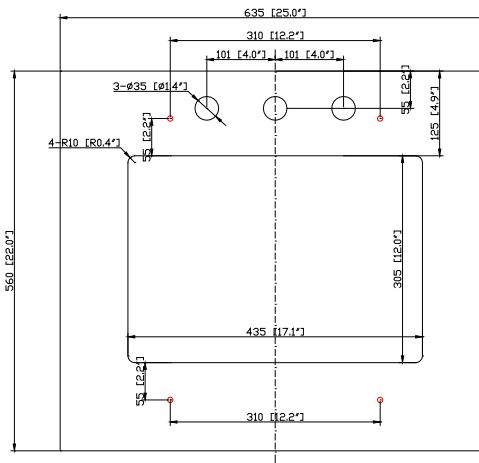

Product Diagrams

Top

Side