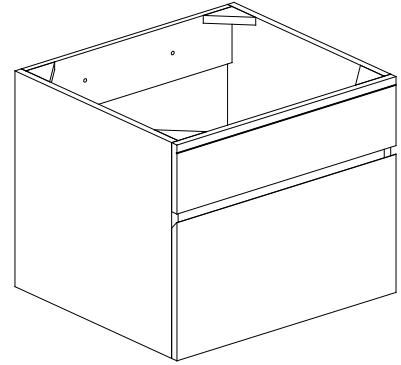

## Features

- Solid poplar frame and birch veneer plywood
- 1 soft-close drawer
- Triangle metal hanging hardware
- Under counter application

## Nominal Dimension

- 24W x 21.5D x 19.7H (inches)

### Nominal Dimension

- 25W x 22D x 1H inches
- 635 x 560 x 25 mm

### Nominal Dimension

- 20W x 15D x 7.7H inches
- 510 x 381 x 196mm