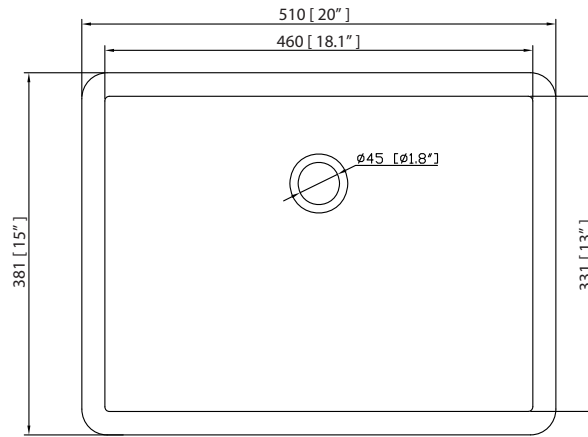

## Nominal Dimension

- 24W x 21.5D x 19.7H (inches)

### Nominal Dimension

- 25W x 22D x 1H inches
- 635 x 560 x 25 mm

### Nominal Dimension

- 20W x 15D x 7.7H inches
- 510 x 381 x 196mm

### Product Diagrams

Top

Front

Side