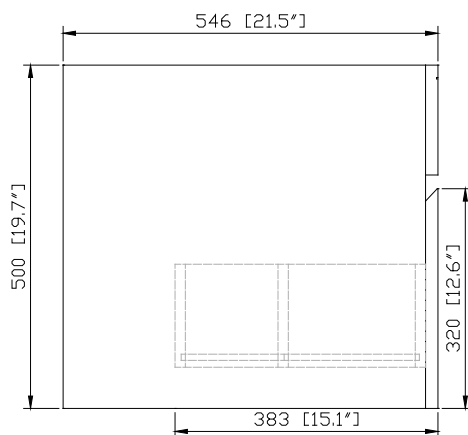

Avanity

TRIBECA-V24-CG

Features

- Solid poplar frame and birch veneer plywood
- 1 soft-close drawer
- Triangle metal hanging hardware
- Under counter application

Colors / Finishes

- Chilled Gray

Nominal Dimension

- 24W x 21.5D x 19.7H (inches)

Components

Mirror	14000-M24-CG	14000-MC24-CG	
Vanity Top	SUT25BK-R	SUT25GB-R	SUT25CW-R
	SUT25BK	SUT25GB	SUT25CW
Sink	CUM20WT-R	CUM18WT	CUM18LN
Base	TRIBECA-B24-CG		

Product Diagrams

Side

For customer support please call 866 522 5578 weekdays 9:00 to 6:00 PST