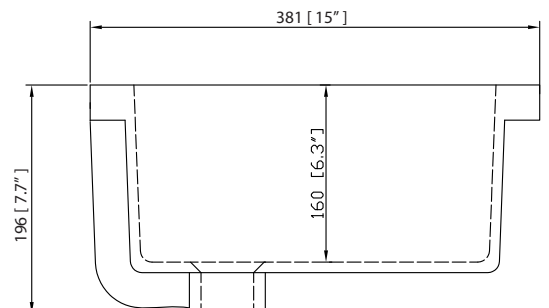

## Nominal Dimension

- 24W x 21.5D x 19.7H (inches)

### Nominal Dimension

- 25W x 22D x 1H inches
- 635 x 560 x 25 mm

### Nominal Dimension

- 20W x 15D x 7.7H inches
- 510 x 381 x 196mm

### Product Diagrams

Top

Front

Side