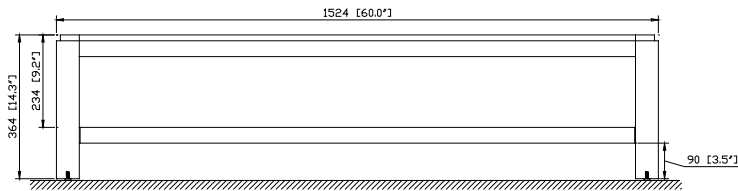

Product Diagrams

Front