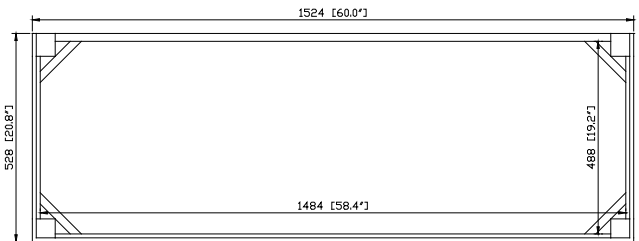

Nominal Dimension

- 60W x 21.5D x 19.7H (inches)

Components

Mirror	14000-M24-CG	14000-MC24-CG	
Vanity Top	SUT61BK-R	SUT61GB-R	SUT61CW-R
	SUT61BK	SUT61GB	SUT61CW
Sink	CUM20WT-R	CUM18WT	CUM18LN
Base	TRIBECA-B60-CG		

Features

- Solid poplar frame and birch veneer plywood
- Adjustable height levelers

Colors / Finishes

- Chilled Gray

Nominal Dimension

- 60x 20.8D x 14.3H (inches)

Components

Vanity	TRIBECA-V60-CG
--------	----------------

Product Diagrams

Front

Back

Side

Top

For customer support please call 866 522 5578 weekdays 9:00 to 6:00 PST