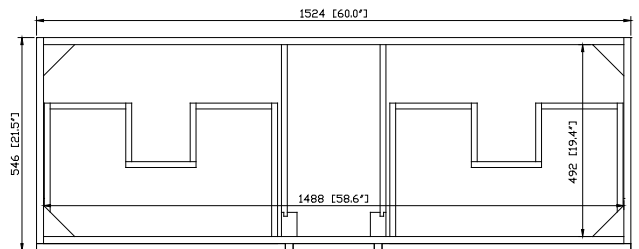

Nominal Dimension

- 60W x 21.5D x 19.7H (inches)

Components

Mirror	14000-M24-CG	14000-MC24-CG	
Vanity Top	SUT61BK-R	SUT61GB-R	SUT61CW-R
	SUT61BK	SUT61GB	SUT61CW
Sink	CUM20WT-R	CUM18WT	CUM18LN
Base	TRIBECA-B60-CG		

Product Diagrams

Front

Back

Side

Top

For customer support please call 866 522 5578 weekdays 9:00 to 6:00 PST

Avanity

TRIBECA-V60-CG

Features

- Solid poplar frame and birch veneer plywood
- Adjustable height levelers

Colors / Finishes

- Chilled Gray

Nominal Dimension

- 60x 20.8D x 14.3H (inches)

Components

Vanity	TRIBECA-V60-CG
--------	----------------