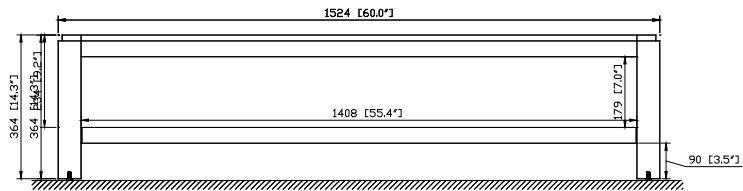

Avanity

TRIBECA-V60-CG

Features

- Solid poplar frame and birch veneer plywood
- Adjustable height levelers

Colors / Finishes

- Chilled Gray

Nominal Dimension

- 60x 20.8D x 14.3H (inches)

Components

Vanity	TRIBECA-V60-CG

Product Diagrams

Front

Back

Side

Top

For customer support please call 866 522 5578 weekdays 9:00 to 6:00 PST