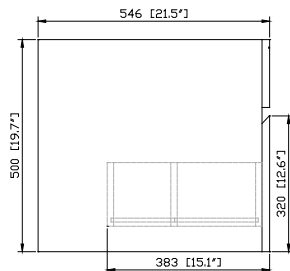

Avanity

TRIBECA-V60-CG

Features

- Solid poplar frame and birch veneer plywood
- 1 soft-close door
- 2 soft-close drawer
- Triangle metal hanging hardware
- Under counter application

Colors / Finishes

- Chilled Gray

Nominal Dimension

- 60W x 21.5D x 19.7H (inches)

Components

Mirror	14000-M24-CG	14000-MC24-CG	
Vanity Top	SUT61BK-R	SUT61GB-R	SUT61CW-R
	SUT61BK	SUT61GB	SUT61CW
Sink	CUM20WT-R	CUM18WT	CUM18LN
Base	TRIBECA-B60-CG		

Product Diagrams

Front

Back

Side

Top

For customer support please call 866 522 5578 weekdays 9:00 to 6:00 PST