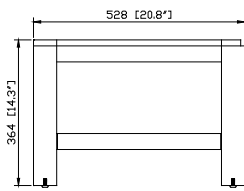

Avanity

TRIBECA-V60-CG

Features

- Solid poplar frame and birch veneer plywood
- Adjustable height levelers

Colors / Finishes

- Chilled Gray

Nominal Dimension

- 60x 20.8D x 14.3H (inches)

Components

Vanity	TRIBECA-V60-CG

Product Diagrams

Front

Back

Side

Top

For customer support please call 866 522 5578 weekdays 9:00 to 6:00 PST