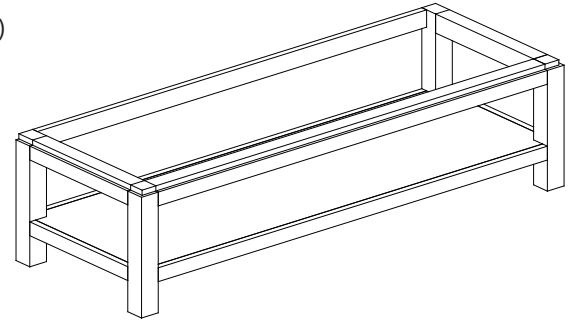

Nominal Dimension

- 60W x 21.5D x 19.7H (inches)

Components

Mirror	14000-M24-CG	14000-MC24-CG	
Vanity Top	SUT61BK-R	SUT61GB-R	SUT61CW-R
	SUT61BK	SUT61GB	SUT61CW
Sink	CUM20WT-R	CUM18WT	CUM18LN
Base	TRIBECA-B60-CG		

Features

- Solid poplar frame and birch veneer plywood
- Adjustable height levelers

Colors / Finishes

- Chilled Gray

Nominal Dimension

- 60x 20.8D x 14.3H (inches)

Components

Vanity	TRIBECA-V60-CG
--------	----------------