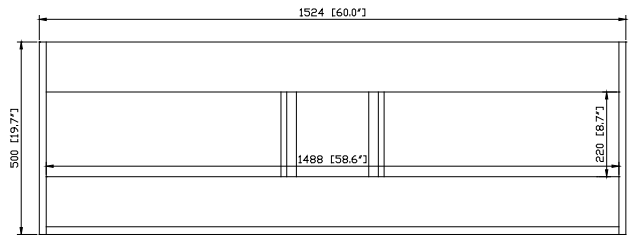

Avanity

TRIBECA-V60-CG

Features

- Solid poplar frame and birch veneer plywood
- 1 soft-close door
- 2 soft-close drawer
- Triangle metal hanging hardware
- Under counter application

Colors / Finishes

- Chilled Gray

Nominal Dimension

- 60W x 21.5D x 19.7H (inches)

Components

Mirror	14000-M24-CG	14000-MC24-CG	
Vanity Top	SUT61BK-R	SUT61GB-R	SUT61CW-R
	SUT61BK	SUT61GB	SUT61CW
Sink	CUM20WT-R	CUM18WT	CUM18LN
Base	TRIBECA-B60-CG		

Product Diagrams

Front

Back

Side

Top

For customer support please call 866 522 5578 weekdays 9:00 to 6:00 PST