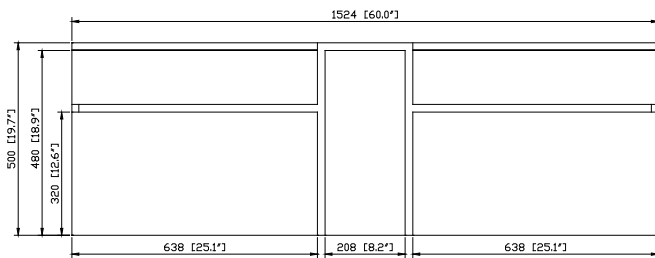

Product Diagrams

Front