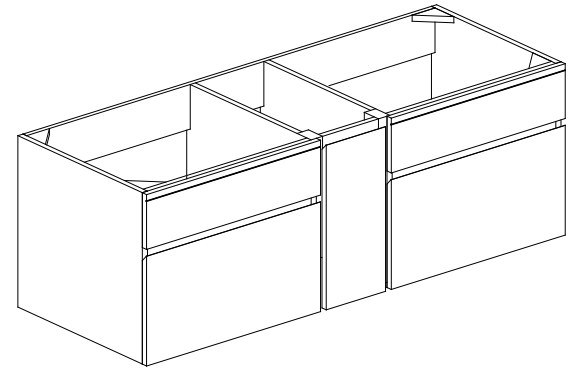

Avanity

TRIBECA-V60-CG

Features

- Solid poplar frame and birch veneer plywood
- 1 soft-close door
- 2 soft-close drawer
- Triangle metal hanging hardware
- Under counter application

Colors / Finishes

- Chilled Gray

Nominal Dimension

- 60W x 21.5D x 19.7H (inches)

Components

Mirror	14000-M24-CG	14000-MC24-CG	
Vanity Top	SUT61BK-R	SUT61GB-R	SUT61CW-R
	SUT61BK	SUT61GB	SUT61CW
Sink	CUM20WT-R	CUM18WT	CUM18LN
Base	TRIBECA-B60-CG		

Features

- Solid poplar frame and birch veneer plywood
- Adjustable height levelers

Colors / Finishes

- Chilled Gray

Nominal Dimension

- 60x 20.8D x 14.3H (inches)

Components

Vanity	TRIBECA-V60-CG
--------	----------------