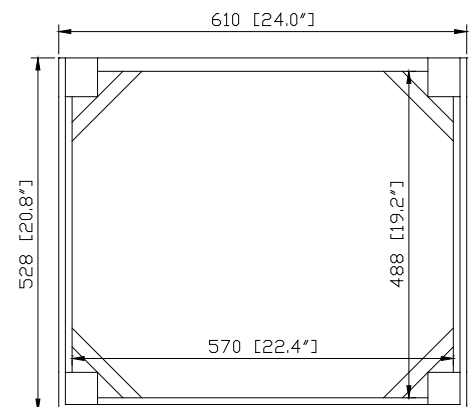

- 24W x 21.5D x 19.7H (inches)

Components

Mirror	14000-M24-CG	14000-MC24-CG	
Vanity Top	SUT25BK-R	SUT25GB-R	SUT25CW-R
	SUT25BK	SUT25GB	SUT25CW
Sink	CUM20WT-R	CUM18WT	CUM18LN
Base	TRIBECA-B24-CG		

Product Diagrams

- Solid poplar frame and birch veneer plywood
- Adjustable height levelers

Colors / Finishes

- Chilled Gray

Nominal Dimension

- 24x 20.8D x 14.3H (inches)

Components

Vanity	TRIBECA-V24-CG
--------	----------------

Product Diagrams

Front

Back

Side

Top

For customer support please call 866 522 5578 weekdays 9:00 to 6:00 PST