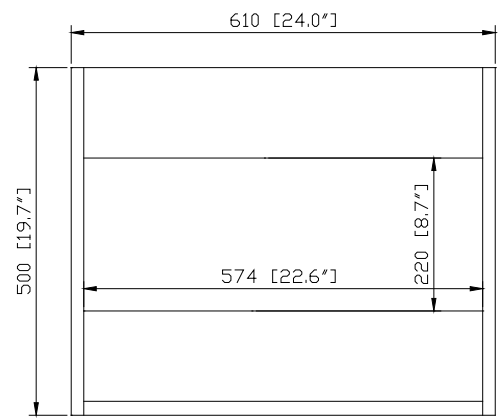

Avanity

TRIBECA-V24-CG

Features

- Solid poplar frame and birch veneer plywood
- 1 soft-close drawer
- Triangle metal hanging hardware
- Under counter application

Colors / Finishes

- Chilled Gray

Nominal Dimension

- 24W x 21.5D x 19.7H (inches)

Components

Mirror	14000-M24-CG	14000-MC24-CG	
Vanity Top	SUT25BK-R	SUT25GB-R	SUT25CW-R
	SUT25BK	SUT25GB	SUT25CW
Sink	CUM20WT-R	CUM18WT	CUM18LN
Base	TRIBECA-B24-CG		

Product Diagrams

Back

Side

For customer support please call 866 522 5578 weekdays 9:00 to 6:00 PST