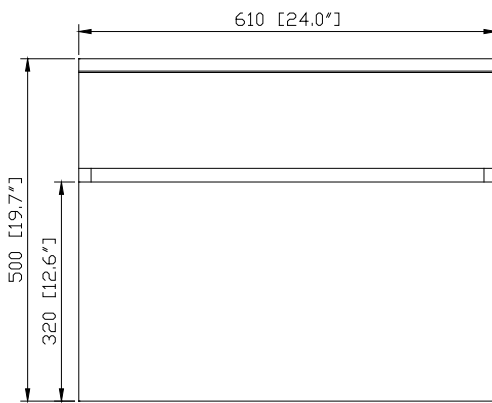

Avanity

TRIBECA-V24-CG

Features

- Solid poplar frame and birch veneer plywood
- 1 soft-close drawer
- Triangle metal hanging hardware
- Under counter application

Colors / Finishes

- Chilled Gray

Nominal Dimension

- 24W x 21.5D x 19.7H (inches)

Components

Mirror	14000-M24-CG	14000-MC24-CG	
Vanity Top	SUT25BK-R	SUT25GB-R	SUT25CW-R
	SUT25BK	SUT25GB	SUT25CW
Sink	CUM20WT-R	CUM18WT	CUM18LN
Base	TRIBECA-B24-CG		

Product Diagrams

- Solid poplar frame and birch veneer plywood
- Adjustable height levelers

Colors / Finishes

- Chilled Gray

Nominal Dimension

- 24x 20.8D x 14.3H (inches)

Components

Vanity	TRIBECA-V24-CG
--------	----------------