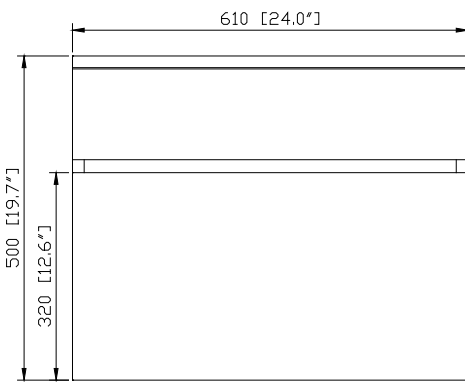

Product Diagrams

Front