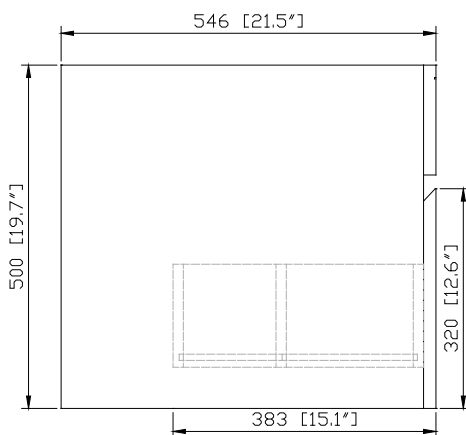

Avanity

TRIBECA-V24-CG

Features

- Solid poplar frame and birch veneer plywood
- 1 soft-close drawer
- Triangle metal hanging hardware
- Under counter application

Colors / Finishes

- Chilled Gray

Nominal Dimension

- 24W x 21.5D x 19.7H (inches)

Components

Mirror	14000-M24-CG	14000-MC24-CG	
Vanity Top	SUT25BK-R	SUT25GB-R	SUT25CW-R
	SUT25BK	SUT25GB	SUT25CW
Sink	CUM20WT-R	CUM18WT	CUM18LN
Base	TRIBECA-B24-CG		

Product Diagrams

Side

For customer support please call 866 522 5578 weekdays 9:00 to 6:00 PST