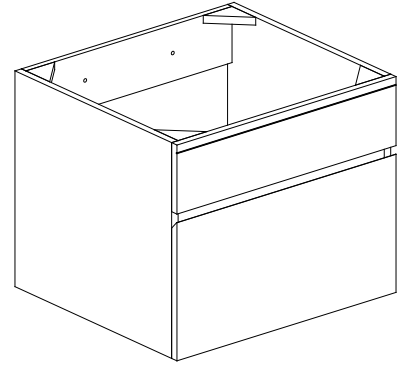

Avanity

TRIBECA-V24-CG

Features

- Solid poplar frame and birch veneer plywood
- 1 soft-close drawer
- Triangle metal hanging hardware
- Under counter application

Colors / Finishes

- Chilled Gray

Nominal Dimension

- 24W x 21.5D x 19.7H (inches)

Components

Mirror	14000-M24-CG	14000-MC24-CG	
Vanity Top	SUT25BK-R	SUT25GB-R	SUT25CW-R
	SUT25BK	SUT25GB	SUT25CW
Sink	CUM20WT-R	CUM18WT	CUM18LN
Base	TRIBECA-B24-CG		

Product Diagrams

- Solid poplar frame and birch veneer plywood
- Adjustable height levelers

Colors / Finishes

- Chilled Gray

Nominal Dimension

- 24x 20.8D x 14.3H (inches)

Components

Vanity	TRIBECA-V24-CG
--------	----------------