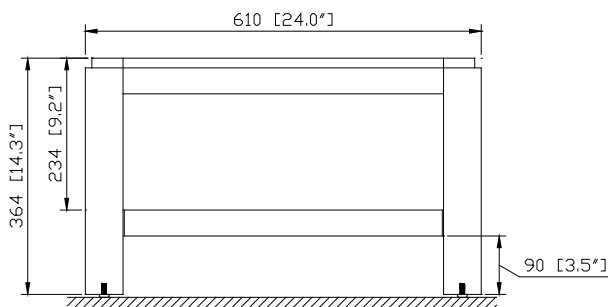

Avanity

TRIBECA-B24-CG

Features

- Solid poplar frame and birch veneer plywood
- Adjustable height levelers

Colors / Finishes

- Chilled Gray

Nominal Dimension

- 24x 20.8D x 14.3H (inches)

Components

Vanity	TRIBECA-V24-CG

Product Diagrams

Back

Side

Top

For customer support please call 866 522 5578 weekdays 9:00 to 6:00 PST