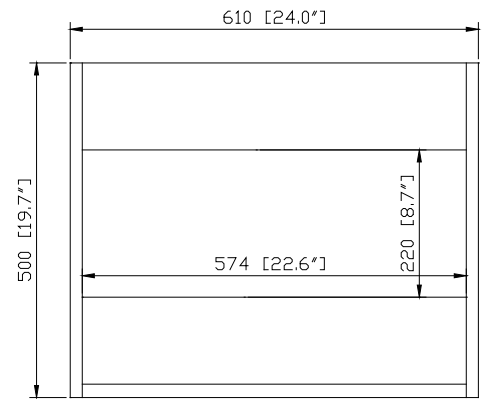

- 24W x 21.5D x 19.7H (inches)

Components

Mirror	14000-M24-CG	14000-MC24-CG	
Vanity Top	SUT25BK-R	SUT25GB-R	SUT25CW-R
	SUT25BK	SUT25GB	SUT25CW
Sink	CUM20WT-R	CUM18WT	CUM18LN
Base	TRIBECA-B24-CG		

Product Diagrams

- Solid poplar frame and birch veneer plywood
- Adjustable height levelers

Colors / Finishes

- Chilled Gray

Nominal Dimension

- 24x 20.8D x 14.3H (inches)

Components

Vanity	TRIBECA-V24-CG
--------	----------------

Product Diagrams

Front

Back

Side

Top

For customer support please call 866 522 5578 weekdays 9:00 to 6:00 PST