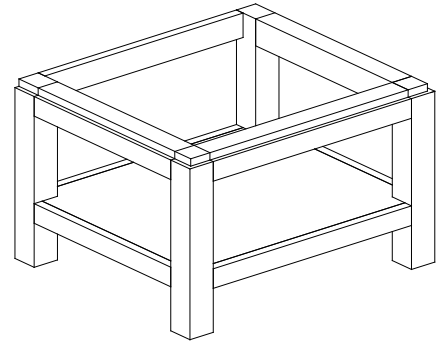

Avanity

TRIBECA-V24-CG

Features

- Solid poplar frame and birch veneer plywood
- 1 soft-close drawer
- Triangle metal hanging hardware
- Under counter application

Colors / Finishes

- Chilled Gray

Nominal Dimension

- 24W x 21.5D x 19.7H (inches)

Components

Mirror	14000-M24-CG	14000-MC24-CG	
Vanity Top	SUT25BK-R	SUT25GB-R	SUT25CW-R
	SUT25BK	SUT25GB	SUT25CW
Sink	CUM20WT-R	CUM18WT	CUM18LN
Base	TRIBECA-B24-CG		

Product Diagrams

- Solid poplar frame and birch veneer plywood
- Adjustable height levelers

Colors / Finishes

- Chilled Gray

Nominal Dimension

- 24x 20.8D x 14.3H (inches)

Components

Vanity	TRIBECA-V24-CG
--------	----------------