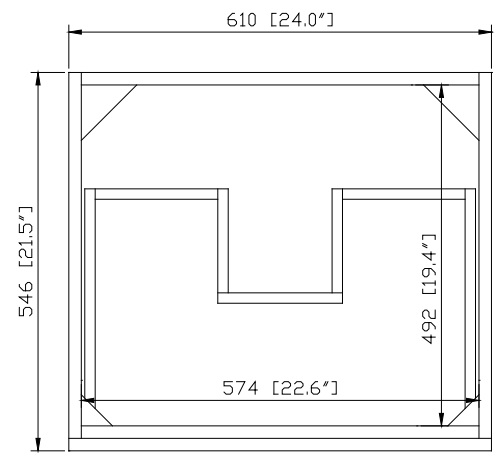

Back

Top

For customer support please call 866 522 5578 weekdays 9:00 to 6:00 PST