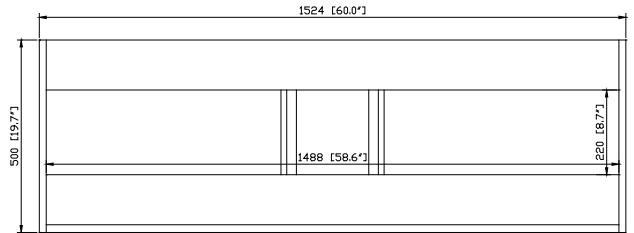

Avanity

TRIBECA-V60-CG

Features

- Solid poplar frame and birch veneer plywood
- 1 soft-close door
- 2 soft-close drawer
- Triangle metal hanging hardware
- Under counter application

Colors / Finishes

- Chilled Gray

Nominal Dimension

- 60W x 21.5D x 19.7H (inches)

Components

Mirror	14000-M24-CG	14000-MC24-CG	
Vanity Top	SUT61BK-R	SUT61GB-R	SUT61CW-R
	SUT61BK	SUT61GB	SUT61CW
Sink	CUM20WT-R	CUM18WT	CUM18LN
Base	TRIBECA-B60-CG		

Product Diagrams

Front

Back

Side

Top

For customer support please call 866 522 5578 weekdays 9:00 to 6:00 PST