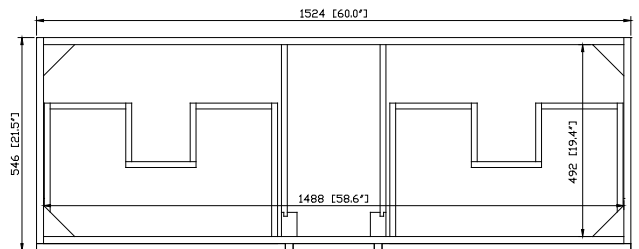

Nominal Dimension

- 60W x 21.5D x 19.7H (inches)

Components

Mirror	14000-M24-CG	14000-MC24-CG	
Vanity Top	SUT61BK-R	SUT61GB-R	SUT61CW-R
	SUT61BK	SUT61GB	SUT61CW
Sink	CUM20WT-R	CUM18WT	CUM18LN
Base	TRIBECA-B60-CG		

Product Diagrams

Front

Back

Side

Top

For customer support please call 866 522 5578 weekdays 9:00 to 6:00 PST