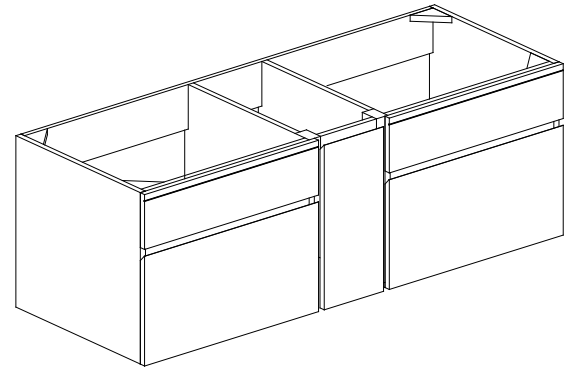

Avanity

TRIBECA-V60-CG

Features

- Solid poplar frame and birch veneer plywood
- 1 soft-close door
- 2 soft-close drawer
- Triangle metal hanging hardware
- Under counter application

Colors / Finishes

- Chilled Gray

Nominal Dimension

- 60W x 21.5D x 19.7H (inches)

Components

Mirror	14000-M24-CG	14000-MC24-CG	
Vanity Top	SUT61BK-R	SUT61GB-R	SUT61CW-R
	SUT61BK	SUT61GB	SUT61CW
Sink	CUM20WT-R	CUM18WT	CUM18LN
Base	TRIBECA-B60-CG		