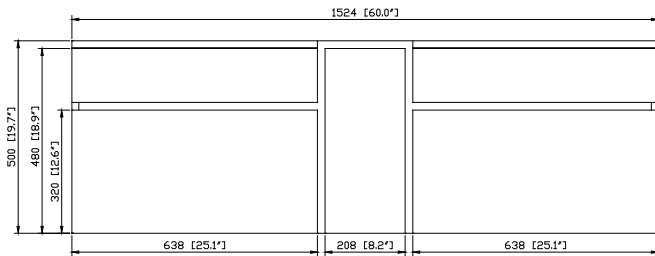

Product Diagrams

Front