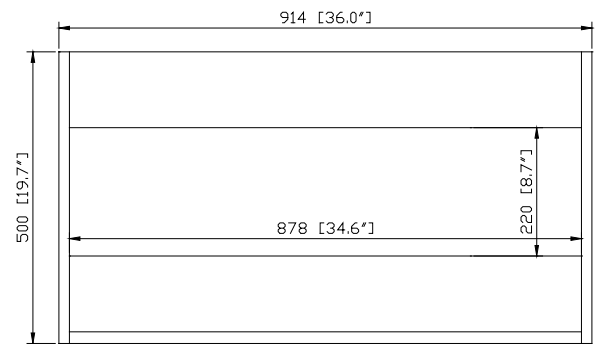

Avanity

TRIBECA-V36-CG

Features

- Solid poplar frame and birch veneer plywood
- 1 soft-close drawer
- Triangle metal hanging hardware
- Under counter application

Colors / Finishes

- Chilled Gray

Nominal Dimension

- 36W x 21.5D x 19.7H (inches)

Components

Mirror	14000-M24-CG	14000-MC24-CG	
Vanity Top	SUT37BK-R	SUT37GB-R	SUT37CW-R
	SUT37BK	SUT37GB	SUT37CW
Sink	CUM20WT-R	CUM18WT	CUM18LN
Base	TRIBECA-B36-CG		

Product Diagrams

Back

Side

For customer support please call 866 522 5578 weekdays 9:00 to 6:00 PST