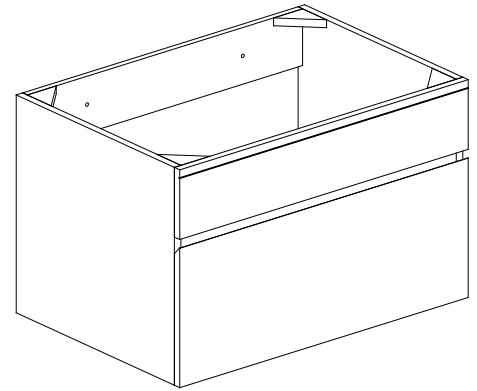

Avanity

TRIBECA-V36-CG

Features

- Solid poplar frame and birch veneer plywood
- 1 soft-close drawer
- Triangle metal hanging hardware
- Under counter application

Colors / Finishes

- Chilled Gray

Nominal Dimension

- 36W x 21.5D x 19.7H (inches)

Components

Mirror	14000-M24-CG	14000-MC24-CG	
Vanity Top	SUT37BK-R	SUT37GB-R	SUT37CW-R
	SUT37BK	SUT37GB	SUT37CW
Sink	CUM20WT-R	CUM18WT	CUM18LN
Base	TRIBECA-B36-CG		

Product Diagrams