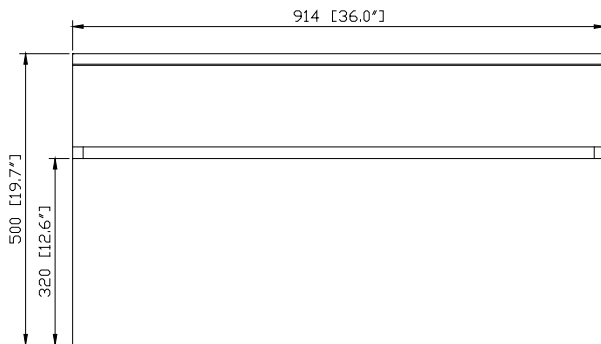

Avanity

TRIBECA-V36-CG

Features

- Solid poplar frame and birch veneer plywood
- 1 soft-close drawer
- Triangle metal hanging hardware
- Under counter application

Colors / Finishes

- Chilled Gray

Nominal Dimension

- 36W x 21.5D x 19.7H (inches)

Components

Mirror	14000-M24-CG	14000-MC24-CG	
Vanity Top	SUT37BK-R	SUT37GB-R	SUT37CW-R
	SUT37BK	SUT37GB	SUT37CW
Sink	CUM20WT-R	CUM18WT	CUM18LN
Base	TRIBECA-B36-CG		

Product Diagrams