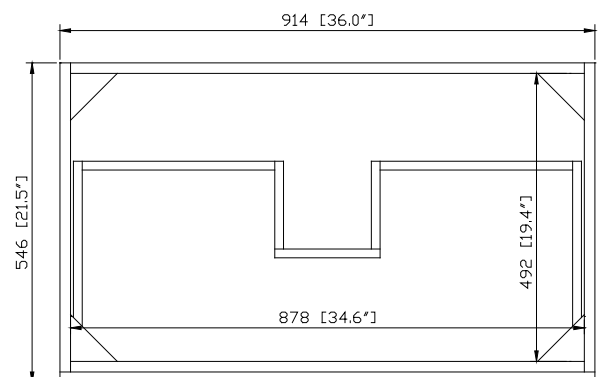

Top

For customer support please call 866 522 5578 weekdays 9:00 to 6:00 PST