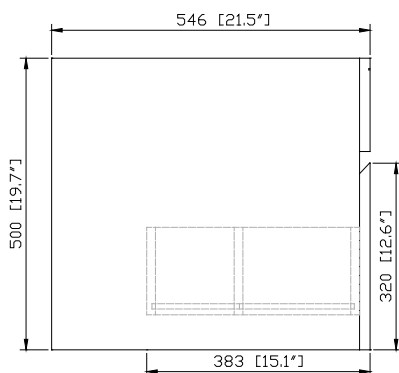

Avanity

TRIBECA-V36-CG

Features

- Solid poplar frame and birch veneer plywood
- 1 soft-close drawer
- Triangle metal hanging hardware
- Under counter application

Colors / Finishes

- Chilled Gray

Nominal Dimension

- 36W x 21.5D x 19.7H (inches)

Components

Mirror	14000-M24-CG	14000-MC24-CG	
Vanity Top	SUT37BK-R	SUT37GB-R	SUT37CW-R
	SUT37BK	SUT37GB	SUT37CW
Sink	CUM20WT-R	CUM18WT	CUM18LN
Base	TRIBECA-B36-CG		

Product Diagrams

Side

For customer support please call 866 522 5578 weekdays 9:00 to 6:00 PST