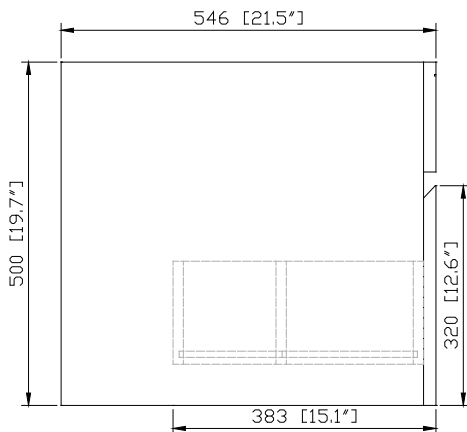

Avanity

TRIBECA-V24-CG

Features

- Solid poplar frame and birch veneer plywood
- 1 soft-close drawer
- Triangle metal hanging hardware
- Under counter application

Colors / Finishes

- Chilled Gray

Nominal Dimension

- 24W x 21.5D x 19.7H (inches)

Components

Mirror	14000-M24-CG	14000-MC24-CG	
Vanity Top	SUT25BK-R	SUT25GB-R	SUT25CW-R
	SUT25BK	SUT25GB	SUT25CW
Sink	CUM20WT-R	CUM18WT	CUM18LN
Base	TRIBECA-B24-CG		

Product Diagrams

Side

For customer support please call 866 522 5578 weekdays 9:00 to 6:00 PST