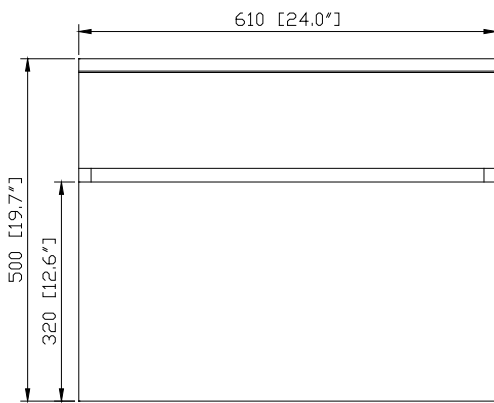

Avanity

TRIBECA-V24-CG

Features

- Solid poplar frame and birch veneer plywood
- 1 soft-close drawer
- Triangle metal hanging hardware
- Under counter application

Colors / Finishes

- Chilled Gray

Nominal Dimension

- 24W x 21.5D x 19.7H (inches)

Components

Mirror	14000-M24-CG	14000-MC24-CG	
Vanity Top	SUT25BK-R	SUT25GB-R	SUT25CW-R
	SUT25BK	SUT25GB	SUT25CW
Sink	CUM20WT-R	CUM18WT	CUM18LN
Base	TRIBECA-B24-CG		

Product Diagrams