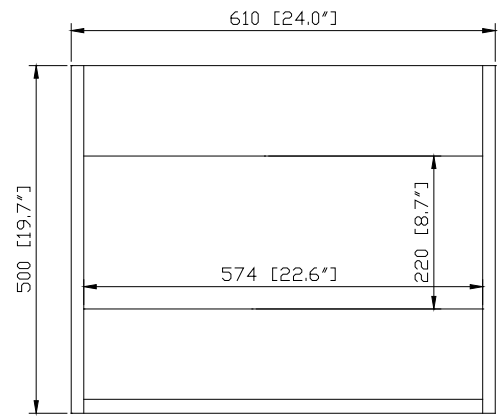

Avanity

TRIBECA-V24-CG

Features

- Solid poplar frame and birch veneer plywood
- 1 soft-close drawer
- Triangle metal hanging hardware
- Under counter application

Colors / Finishes

- Chilled Gray

Nominal Dimension

- 24W x 21.5D x 19.7H (inches)

Components

Mirror	14000-M24-CG	14000-MC24-CG	
Vanity Top	SUT25BK-R	SUT25GB-R	SUT25CW-R
	SUT25BK	SUT25GB	SUT25CW
Sink	CUM20WT-R	CUM18WT	CUM18LN
Base	TRIBECA-B24-CG		

Product Diagrams

Back

Side

For customer support please call 866 522 5578 weekdays 9:00 to 6:00 PST