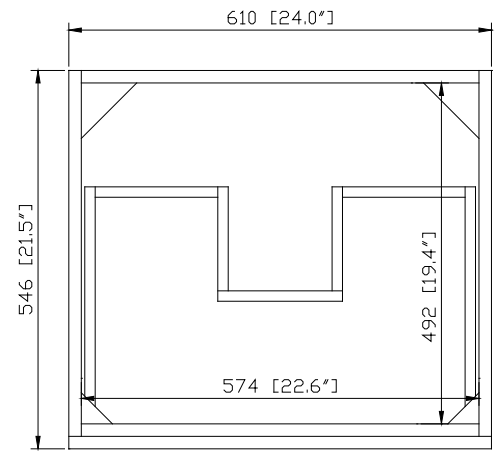

Back

Top

For customer support please call 866 522 5578 weekdays 9:00 to 6:00 PST