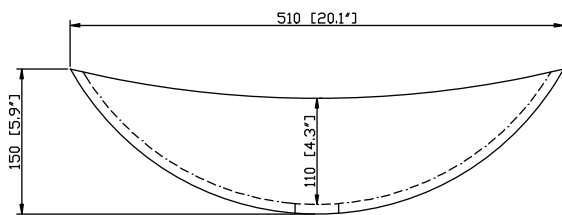

Nominal Dimension

- 20.1W x 16.1D x 5.9H inches
- 510 x 410 x 150 mm

Components

Drain	GV-DRAIN-CP	GV-DRAIN-BN
Vanity	LEGACY-V40-BU	PRADO-V22-DW

Product Diagrams

Front

Side