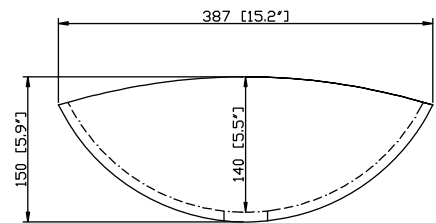

Nominal Dimension

- 20.1W x 16.1D x 5.9H inches
- 510 x 410 x 150 mm

Components

Drain	GV-DRAIN-CP	GV-DRAIN-BN
Vanity	LEGACY-V40-BU	PRADO-V22-DW

Product Diagrams

Front

Side