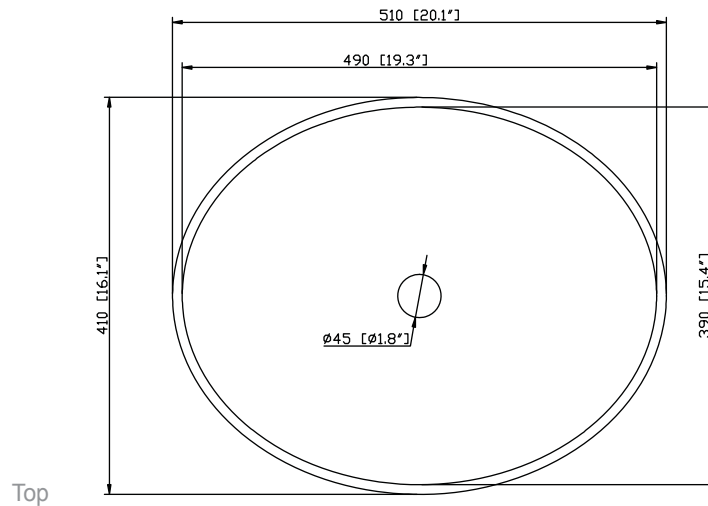

Nominal Dimension

- 20.1W x 16.1D x 5.9H inches
- 510 x 410 x 150 mm

Components

Drain	GV-DRAIN-CP	GV-DRAIN-BN
Vanity	LEGACY-V40-BU	PRADO-V22-DW

Product Diagrams

Front

Side