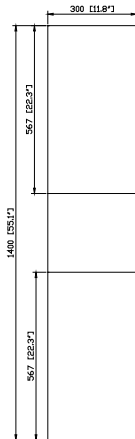

### Nominal Dimension

- 11.8W x 8.7D x 55.1H(Inch)

### Product Diagrams

Front

Back

Side

Top