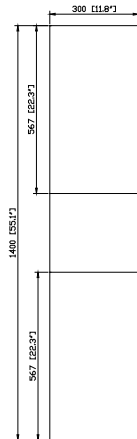

Avanity

SONOMA-WC12-IW

Features

- Malaysia laminated solid wood
- Iron wood finish
- Wall hung cabinet
- Two soft close doors with bevel edged finger pull
- Middle open shelf

Colors /Finishes

- Matte Iron Wood

Nominal Dimension

- 11.8W x 8.7D x 55.1H(Inch)

Components

| | |
|------------|---------------|
| Vanity Top | SONOMA-V31-IW |
| | SONOMA-V39-IW |
| | SONOMA-V63-IW |

Product Diagrams

Front

Back

Side