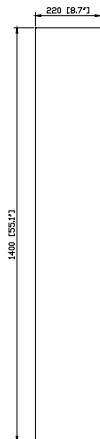

Avanity

SONOMA-WC12-IW

Features

- Malaysia laminated solid wood
- Iron wood finish
- Wall hung cabinet
- Two soft close doors with bevel edged finger pull
- Middle open shelf

Colors /Finishes

- Matte Iron Wood

Nominal Dimension

- 11.8W x 8.7D x 55.1H(Inch)

Components

| | |
|------------|---------------|
| Vanity Top | SONOMA-V31-IW |
| | SONOMA-V39-IW |
| | SONOMA-V63-IW |

Product Diagrams

Front

Back

Side