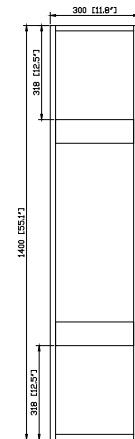

Avanity

SONOMA-WC12-IW

Features

- Malaysia laminated solid wood
- Iron wood finish
- Wall hung cabinet
- Two soft close doors with bevel edged finger pull
- Middle open shelf

Colors /Finishes

- Matte Iron Wood

Nominal Dimension

- 11.8W x 8.7D x 55.1H(Inch)

Components

| | |
|------------|---------------|
| Vanity Top | SONOMA-V31-IW |
| | SONOMA-V39-IW |
| | SONOMA-V63-IW |

Product Diagrams

Front

Back

Side