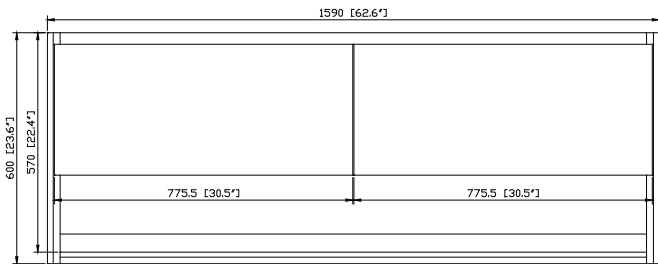

Colors /Finishes

- Glossy White

Nominal Dimension

- 62.6W x 20.3D x 23.6H(Inch)

Components

Mirror	SONOMA-M59	
Vanity Top (VC)	VUT630MT	VUT630GL
Linen Tower	SONOMA-WC12-WT	

Product Diagrams

Front

- GL - Glossy
- MT - Matte

Nominal Dimension

- 63W x 20.5D x 6.3H inches
- 1600 x 520 x 160 mm

Components

Drain	VC-DRAIN-CP	VC-DRAIN-BN
Vanity	SONOMA-V63-WT	SONOMA-V63-RK
	SONOMA-V63-IW	

Product Diagrams

Top