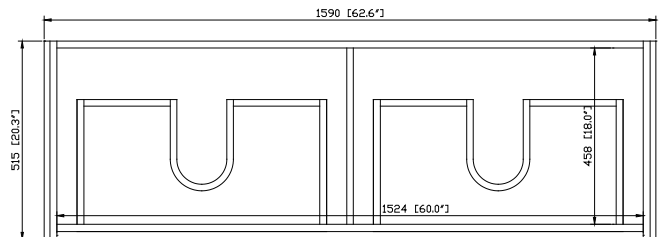

Avanity

SONOMA-V63-WT

Features

- Malaysia laminated solid wood
- High glossy white finish
- Wall hung
- Two big drawers with bevel edged finger pull
- Blum metal drawer slider with guardrail
- One layer open shelf, big storage space

Colors /Finishes

- Glossy White

Nominal Dimension

- 62.6W x 20.3D x 23.6H(Inch)

Components

Mirror	SONOMA-M59	
Vanity Top (VC)	VUT630MT	VUT630GL
Linen Tower	SONOMA-WC12-WT	

Product Diagrams

Front

Back

Side

Top