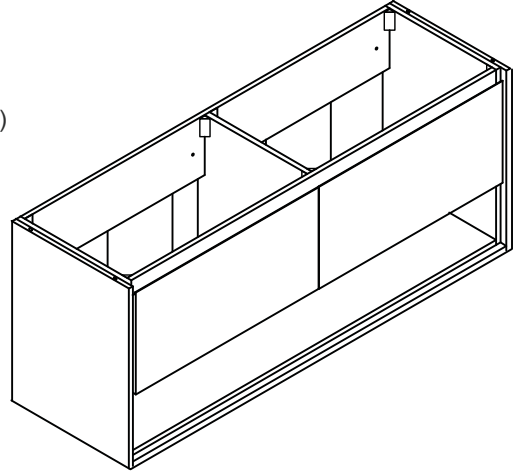

Avanity

SONOMA-V63-WT

Features

- Malaysia laminated solid wood
- High glossy white finish
- Wall hung
- Two big drawers with bevel edged finger pull
- Blum metal drawer slider with guardrail
- One layer open shelf, big storage space

Colors /Finishes

- Glossy White

Nominal Dimension

- 62.6W x 20.3D x 23.6H(Inch)

Components

Mirror	SONOMA-M59	
Vanity Top (VC)	VUT630MT	VUT630GL
Linen Tower	SONOMA-WC12-WT	

Product Diagrams

Front

Back

Side

Top

Avanity

VUT63GL/VUT63MT

Features

- VersaStone Pure Acrylic solid surface
- Integrated rectangular bowl
- Top pre-drilled for single faucet

Colors / Finishes

- GL - Glossy
- MT - Matte

Nominal Dimension

- 63W x 20.5D x 6.3H inches
- 1600 x 520 x 160 mm

Components

Drain	VC-DRAIN-CP	VC-DRAIN-BN
Vanity	SONOMA-V63-WT	SONOMA-V63-RK
	SONOMA-V63-IW	

Product Diagrams

Top