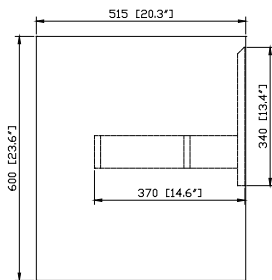

Avanity

SONOMA-V63-WT

Features

- Malaysia laminated solid wood
- High glossy white finish
- Wall hung
- Two big drawers with bevel edged finger pull
- Blum metal drawer slider with guardrail
- One layer open shelf, big storage space

Colors /Finishes

- Glossy White

Nominal Dimension

- 62.6W x 20.3D x 23.6H(Inch)

Components

Mirror	SONOMA-M59	
Vanity Top (VC)	VUT630MT	VUT630GL
Linen Tower	SONOMA-WC12-WT	

Product Diagrams

Front

Back

Side

Top