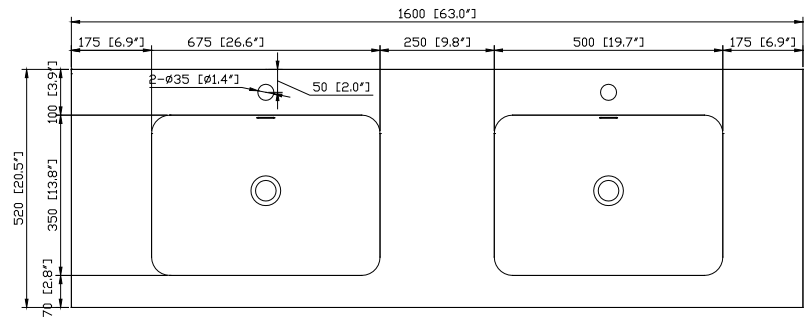

Colors /Finishes

- Glossy White

Nominal Dimension

- 62.6W x 20.3D x 23.6H(Inch)

Components

Mirror	SONOMA-M59	
Vanity Top (VC)	VUT630MT	VUT630GL
Linen Tower	SONOMA-WC12-WT	

Product Diagrams

Front

- GL - Glossy
- MT - Matte

Nominal Dimension

- 63W x 20.5D x 6.3H inches
- 1600 x 520 x 160 mm

Components

Drain	VC-DRAIN-CP	VC-DRAIN-BN
Vanity	SONOMA-V63-WT	SONOMA-V63-RK
	SONOMA-V63-IW	

Product Diagrams

Top