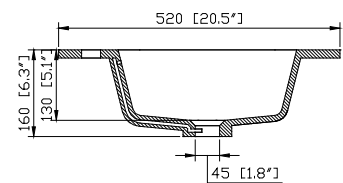

Avanity

VUT63GL/VUT63MT

Features

- VersaStone Pure Acrylic solid surface
- Integrated rectangular bowl
- Top pre-drilled for single faucet

Colors / Finishes

- GL - Glossy
- MT - Matte

Nominal Dimension

- 63W x 20.5D x 6.3H inches
- 1600 x 520 x 160 mm

Components

Drain	VC-DRAIN-CP	VC-DRAIN-BN
Vanity	SONOMA-V63-WT	SONOMA-V63-RK
	SONOMA-V63-IW	

Product Diagrams

Top

Side