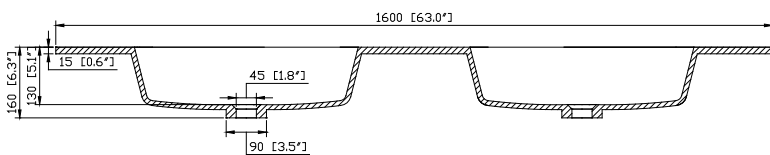

Colors /Finishes

- Glossy White

Nominal Dimension

- 62.6W x 20.3D x 23.6H(Inch)

Components

Mirror	SONOMA-M59	
Vanity Top (VC)	VUT630MT	VUT630GL
Linen Tower	SONOMA-WC12-WT	

Product Diagrams

Front

- GL - Glossy
- MT - Matte

Nominal Dimension

- 63W x 20.5D x 6.3H inches
- 1600 x 520 x 160 mm

Components

Drain	VC-DRAIN-CP	VC-DRAIN-BN
Vanity	SONOMA-V63-WT	SONOMA-V63-RK
	SONOMA-V63-IW	

Product Diagrams

Top