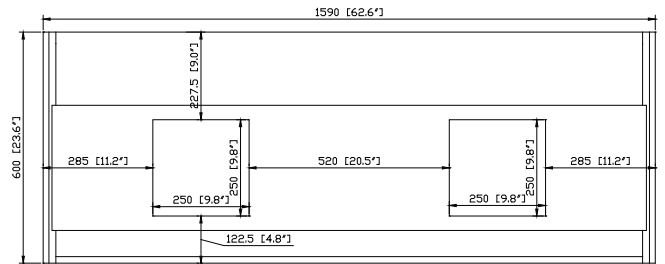

Colors /Finishes

- Glossy White

Nominal Dimension

- 62.6W x 20.3D x 23.6H(Inch)

Components

Mirror	SONOMA-M59	
Vanity Top (VC)	VUT630MT	VUT630GL
Linen Tower	SONOMA-WC12-WT	

Product Diagrams

Front

- GL - Glossy
- MT - Matte

Nominal Dimension

- 63W x 20.5D x 6.3H inches
- 1600 x 520 x 160 mm

Components

Drain	VC-DRAIN-CP	VC-DRAIN-BN
Vanity	SONOMA-V63-WT	SONOMA-V63-RK
	SONOMA-V63-IW	

Product Diagrams

Top