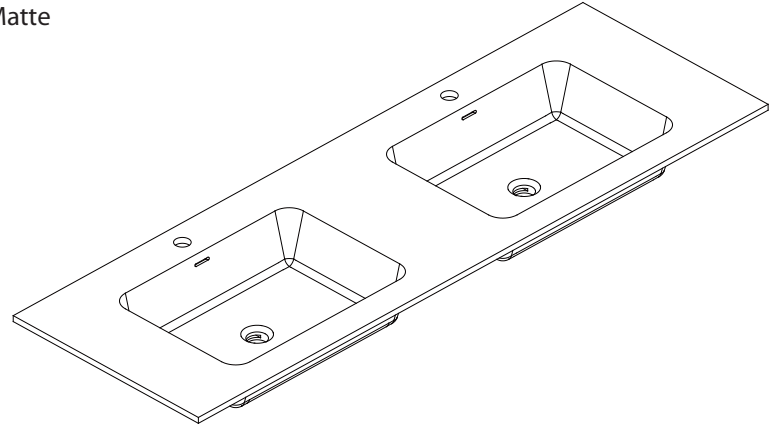

Colors /Finishes

- Glossy White

Nominal Dimension

- 62.6W x 20.3D x 23.6H(Inch)

Components

Mirror	SONOMA-M59	
Vanity Top (VC)	VUT630MT	VUT630GL
Linen Tower	SONOMA-WC12-WT	

Product Diagrams

Front

Back

Side

Top

Avanity

VUT63GL/VUT63MT

Features

- VersaStone Pure Acrylic solid surface
- Integrated rectangular bowl
- Top pre-drilled for single faucet

Colors / Finishes

- GL - Glossy
- MT - Matte

Nominal Dimension

- 63W x 20.5D x 6.3H inches
- 1600 x 520 x 160 mm

Components

Drain	VC-DRAIN-CP	VC-DRAIN-BN
Vanity	SONOMA-V63-WT	SONOMA-V63-RK
	SONOMA-V63-IW	

Product Diagrams

Top