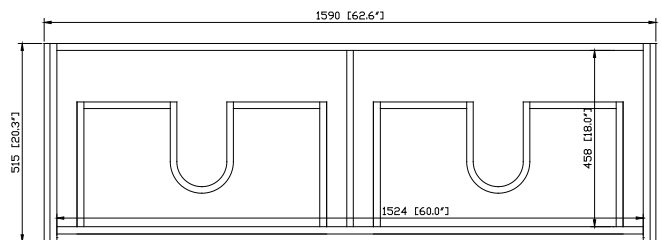

Avanity

SONOMA-V63-RK

Features

- Malaysia laminated solid wood
- Restored Kahki Wood finish
- Wall hung
- Two big drawers with bevel edged finger pull
- Blum metal drawer slider with guardrail
- One layer open shelf, big storage space

Colors /Finishes

- Restored Kahki Wood

Nominal Dimension

- 62.6W x 20.3D x 23.6H(Inch)

Components

Mirror	SONOMA-M59	
Vanity Top (VC)	VUT630MT	VUT630GL
Linen Tower	SONOMA-WC12-RK	

Product Diagrams

Front

Back

Side

Top