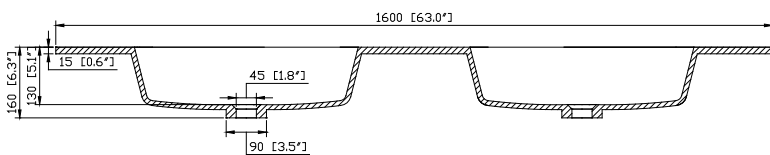

Colors /Finishes

- Restored Kahki Wood

Nominal Dimension

- 62.6W x 20.3D x 23.6H(Inch)

Components

Mirror	SONOMA-M59	
Vanity Top (VC)	VUT630MT	VUT630GL
Linen Tower	SONOMA-WC12-RK	

Product Diagrams

Front

- GL - Glossy
- MT - Matte

Nominal Dimension

- 63W x 20.5D x 6.3H inches
- 1600 x 520 x 160 mm

Components

Drain	VC-DRAIN-CP	VC-DRAIN-BN
Vanity	SONOMA-V63-WT	SONOMA-V63-RK
	SONOMA-V63-IW	

Product Diagrams

Top