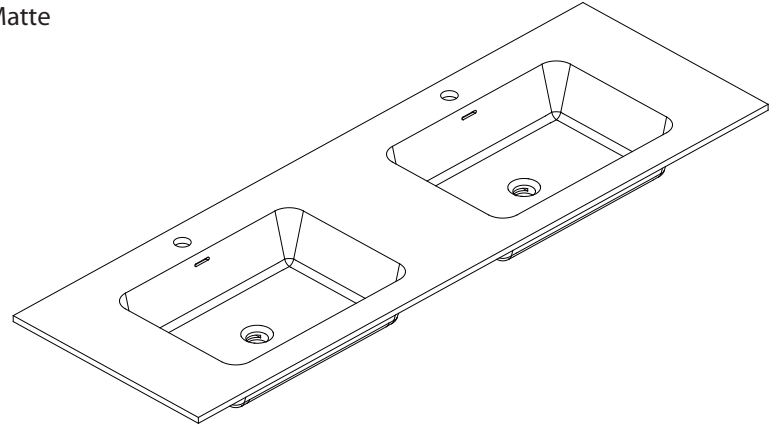

Colors /Finishes

- Restored Kahki Wood

Nominal Dimension

- 62.6W x 20.3D x 23.6H(Inch)

Components

Mirror	SONOMA-M59	
Vanity Top (VC)	VUT630MT	VUT630GL
Linen Tower	SONOMA-WC12-RK	

Product Diagrams

Front

Back

Side

Top

Avanity

VUT63GL/VUT63MT

Features

- VersaStone Pure Acrylic solid surface
- Integrated rectangular bowl
- Top pre-drilled for single faucet

Colors / Finishes

- GL - Glossy
- MT - Matte

Nominal Dimension

- 63W x 20.5D x 6.3H inches
- 1600 x 520 x 160 mm

Components

Drain	VC-DRAIN-CP	VC-DRAIN-BN
Vanity	SONOMA-V63-WT	SONOMA-V63-RK
	SONOMA-V63-IW	

Product Diagrams

Top