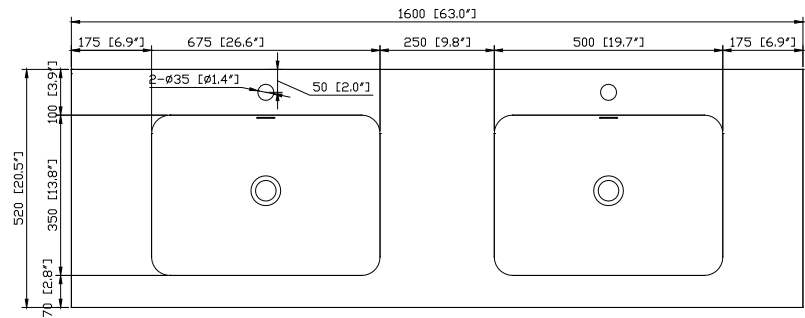

Colors /Finishes

- Restored Kahki Wood

Nominal Dimension

- 62.6W x 20.3D x 23.6H(Inch)

Components

Mirror	SONOMA-M59	
Vanity Top (VC)	VUT630MT	VUT630GL
Linen Tower	SONOMA-WC12-RK	

Product Diagrams

Front

- GL - Glossy
- MT - Matte

Nominal Dimension

- 63W x 20.5D x 6.3H inches
- 1600 x 520 x 160 mm

Components

Drain	VC-DRAIN-CP	VC-DRAIN-BN
Vanity	SONOMA-V63-WT	SONOMA-V63-RK
	SONOMA-V63-IW	

Product Diagrams

Top