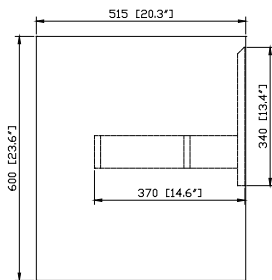

Avanity

SONOMA-V63-RK

Features

- Malaysia laminated solid wood
- Restored Kahki Wood finish
- Wall hung
- Two big drawers with bevel edged finger pull
- Blum metal drawer slider with guardrail
- One layer open shelf, big storage space

Colors /Finishes

- Restored Kahki Wood

Nominal Dimension

- 62.6W x 20.3D x 23.6H(Inch)

Components

Mirror	SONOMA-M59	
Vanity Top (VC)	VUT630MT	VUT630GL
Linen Tower	SONOMA-WC12-RK	

Product Diagrams

Front

Back

Side

Top