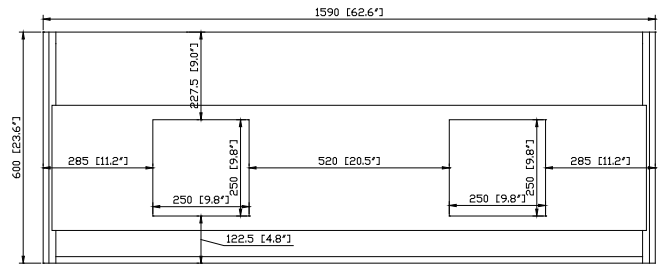

Colors /Finishes

- Restored Kahki Wood

Nominal Dimension

- 62.6W x 20.3D x 23.6H(Inch)

Components

Mirror	SONOMA-M59	
Vanity Top (VC)	VUT630MT	VUT630GL
Linen Tower	SONOMA-WC12-RK	

Product Diagrams

Front

- GL - Glossy
- MT - Matte

Nominal Dimension

- 63W x 20.5D x 6.3H inches
- 1600 x 520 x 160 mm

Components

Drain	VC-DRAIN-CP	VC-DRAIN-BN
Vanity	SONOMA-V63-WT	SONOMA-V63-RK
	SONOMA-V63-IW	

Product Diagrams

Top