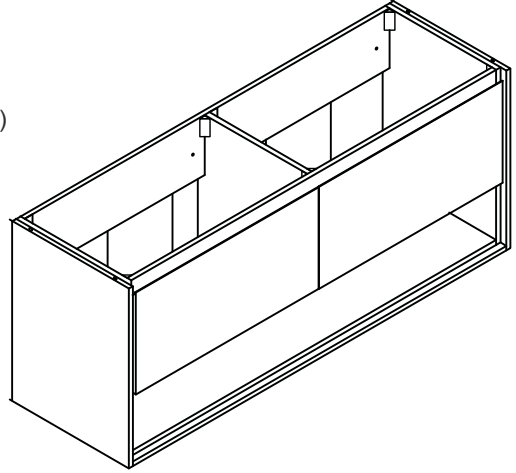

Avanity

SONOMA-V63-RK

Features

- Malaysia laminated solid wood
- Restored Kahki Wood finish
- Wall hung
- Two big drawers with bevel edged finger pull
- Blum metal drawer slider with guardrail
- One layer open shelf, big storage space

Colors /Finishes

- Restored Kahki Wood

Nominal Dimension

- 62.6W x 20.3D x 23.6H(Inch)

Components

Mirror	SONOMA-M59	
Vanity Top (VC)	VUT630MT	VUT630GL
Linen Tower	SONOMA-WC12-RK	

Product Diagrams

Front

Back

Side

Top

Avanity

VUT63GL/VUT63MT

Features

- VersaStone Pure Acrylic solid surface
- Integrated rectangular bowl
- Top pre-drilled for single faucet

Colors / Finishes

- GL - Glossy
- MT - Matte

Nominal Dimension

- 63W x 20.5D x 6.3H inches
- 1600 x 520 x 160 mm

Components

Drain	VC-DRAIN-CP	VC-DRAIN-BN
Vanity	SONOMA-V63-WT	SONOMA-V63-RK
	SONOMA-V63-IW	

Product Diagrams

Top