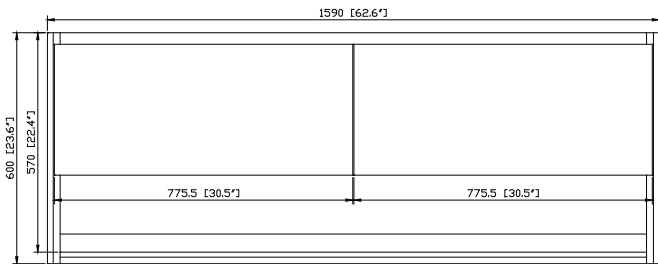

Colors /Finishes

- Restored Kahki Wood

Nominal Dimension

- 62.6W x 20.3D x 23.6H(Inch)

Components

Mirror	SONOMA-M59	
Vanity Top (VC)	VUT630MT	VUT630GL
Linen Tower	SONOMA-WC12-RK	

Product Diagrams

Front

- GL - Glossy
- MT - Matte

Nominal Dimension

- 63W x 20.5D x 6.3H inches
- 1600 x 520 x 160 mm

Components

Drain	VC-DRAIN-CP	VC-DRAIN-BN
Vanity	SONOMA-V63-WT	SONOMA-V63-RK
	SONOMA-V63-IW	

Product Diagrams

Top