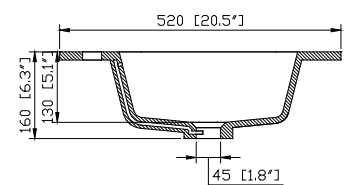

Avanity

VUT63GL/VUT63MT

Features

- VersaStone Pure Acrylic solid surface
- Integrated rectangular bowl
- Top pre-drilled for single faucet

Colors / Finishes

- GL - Glossy
- MT - Matte

Nominal Dimension

- 63W x 20.5D x 6.3H inches
- 1600 x 520 x 160 mm

Components

Drain	VC-DRAIN-CP	VC-DRAIN-BN
Vanity	SONOMA-V63-WT	SONOMA-V63-RK
	SONOMA-V63-IW	

Product Diagrams

Top

Side