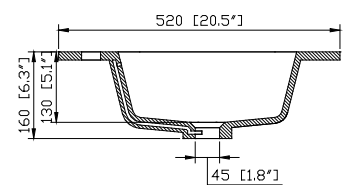

Avanity

VUT63GL/VUT63MT

Features

- VersaStone Pure Acrylic solid surface
- Integrated rectangular bowl
- Top pre-drilled for single faucet

Colors / Finishes

- GL - Glossy
- MT - Matte

Nominal Dimension

- 63W x 20.5D x 6.3H inches
- 1600 x 520 x 160 mm

Components

Drain	VC-DRAIN-CP	VC-DRAIN-BN
Vanity	SONOMA-V63-WT	SONOMA-V63-RK
	SONOMA-V63-IW	

Product Diagrams

Top

Side