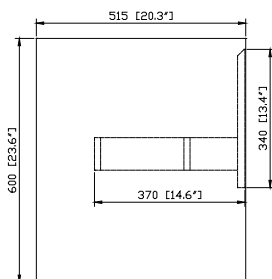

Avanity

SONOMA-V63-IW

Features

- Malaysia laminated solid wood
- Iron wood finish
- Wall hung
- Two big drawers with bevel edged finger pull
- Blum metal drawer slider with guardrail
- One layer open shelf, big storage space

Colors /Finishes

- Matte Iron Wood

Nominal Dimension

- 62.6W x 20.3D x 23.6H(Inch)

Components

Mirror	SONOMA-M59	
Vanity Top (VC)	VUT630MT	VUT630GL
Linen Tower	SONOMA-WC12-IW	

Product Diagrams

Front

Back

Side

Top