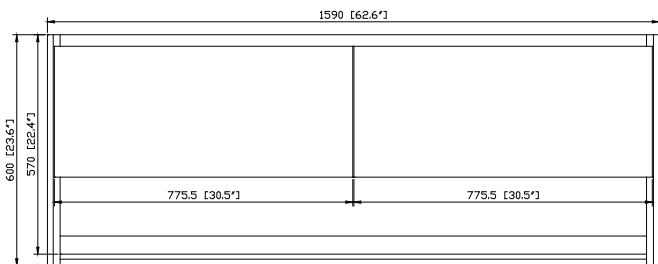

Colors /Finishes

- Matte Iron Wood

Nominal Dimension

- 62.6W x 20.3D x 23.6H(Inch)

Components

Mirror	SONOMA-M59	
Vanity Top (VC)	VUT630MT	VUT630GL
Linen Tower	SONOMA-WC12-IW	

Product Diagrams

Front

- GL - Glossy
- MT - Matte

Nominal Dimension

- 63W x 20.5D x 6.3H inches
- 1600 x 520 x 160 mm

Components

Drain	VC-DRAIN-CP	VC-DRAIN-BN
Vanity	SONOMA-V63-WT	SONOMA-V63-RK
	SONOMA-V63-IW	

Product Diagrams

Top