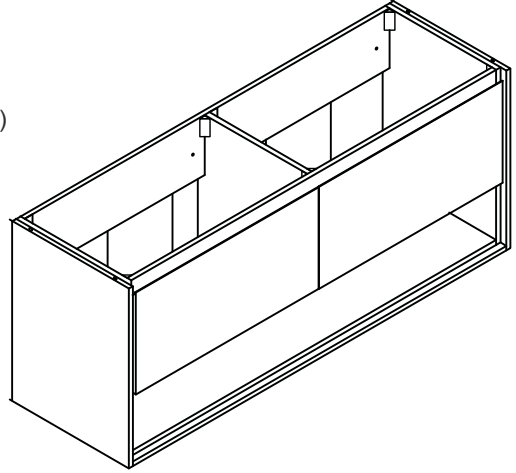

Avanity

SONOMA-V63-IW

Features

- Malaysia laminated solid wood
- Iron wood finish
- Wall hung
- Two big drawers with bevel edged finger pull
- Blum metal drawer slider with guardrail
- One layer open shelf, big storage space

Colors /Finishes

- Matte Iron Wood

Nominal Dimension

- 62.6W x 20.3D x 23.6H(Inch)

Components

Mirror	SONOMA-M59	
Vanity Top (VC)	VUT630MT	VUT630GL
Linen Tower	SONOMA-WC12-IW	

Product Diagrams

Front

Back

Side

Top

Avanity

VUT63GL/VUT63MT

Features

- VersaStone Pure Acrylic solid surface
- Integrated rectangular bowl
- Top pre-drilled for single faucet

Colors / Finishes

- GL - Glossy
- MT - Matte

Nominal Dimension

- 63W x 20.5D x 6.3H inches
- 1600 x 520 x 160 mm

Components

Drain	VC-DRAIN-CP	VC-DRAIN-BN
Vanity	SONOMA-V63-WT	SONOMA-V63-RK
	SONOMA-V63-IW	

Product Diagrams

Top