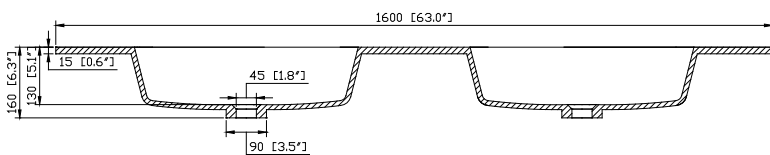

Colors /Finishes

- Matte Iron Wood

Nominal Dimension

- 62.6W x 20.3D x 23.6H(Inch)

Components

Mirror	SONOMA-M59	
Vanity Top (VC)	VUT630MT	VUT630GL
Linen Tower	SONOMA-WC12-IW	

Product Diagrams

Front

- GL - Glossy
- MT - Matte

Nominal Dimension

- 63W x 20.5D x 6.3H inches
- 1600 x 520 x 160 mm

Components

Drain	VC-DRAIN-CP	VC-DRAIN-BN
Vanity	SONOMA-V63-WT	SONOMA-V63-RK
	SONOMA-V63-IW	

Product Diagrams

Top