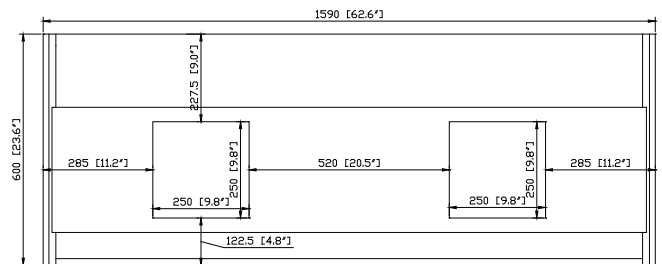

Colors /Finishes

- Matte Iron Wood

Nominal Dimension

- 62.6W x 20.3D x 23.6H(Inch)

Components

Mirror	SONOMA-M59	
Vanity Top (VC)	VUT630MT	VUT630GL
Linen Tower	SONOMA-WC12-IW	

Product Diagrams

Front

- GL - Glossy
- MT - Matte

Nominal Dimension

- 63W x 20.5D x 6.3H inches
- 1600 x 520 x 160 mm

Components

Drain	VC-DRAIN-CP	VC-DRAIN-BN
Vanity	SONOMA-V63-WT	SONOMA-V63-RK
	SONOMA-V63-IW	

Product Diagrams

Top