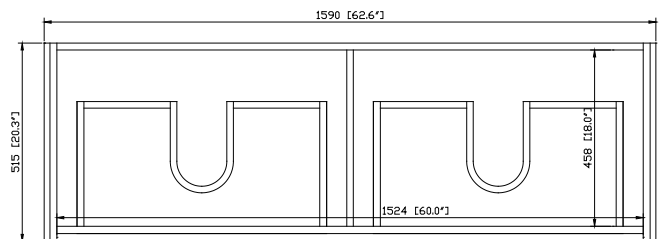

Avanity

SONOMA-V63-IW

Features

- Malaysia laminated solid wood
- Iron wood finish
- Wall hung
- Two big drawers with bevel edged finger pull
- Blum metal drawer slider with guardrail
- One layer open shelf, big storage space

Colors /Finishes

- Matte Iron Wood

Nominal Dimension

- 62.6W x 20.3D x 23.6H(Inch)

Components

Mirror	SONOMA-M59	
Vanity Top (VC)	VUT630MT	VUT630GL
Linen Tower	SONOMA-WC12-IW	

Product Diagrams

Front

Back

Side

Top