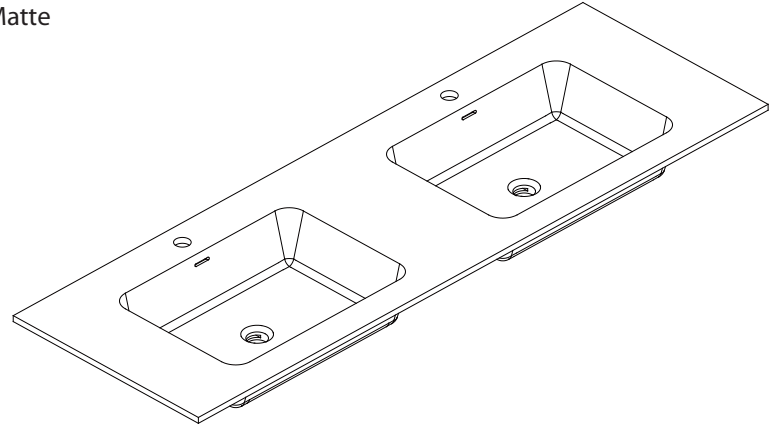

Avanity

SONOMA-V63-IW

Features

- Malaysia laminated solid wood
- Iron wood finish
- Wall hung
- Two big drawers with bevel edged finger pull
- Blum metal drawer slider with guardrail
- One layer open shelf, big storage space

Colors /Finishes

- Matte Iron Wood

Nominal Dimension

- 62.6W x 20.3D x 23.6H(Inch)

Components

Mirror	SONOMA-M59	
Vanity Top (VC)	VUT630MT	VUT630GL
Linen Tower	SONOMA-WC12-IW	

Product Diagrams

Front

Back

Side

Top

Avanity

VUT63GL/VUT63MT

Features

- VersaStone Pure Acrylic solid surface
- Integrated rectangular bowl
- Top pre-drilled for single faucet

Colors / Finishes

- GL - Glossy
- MT - Matte

Nominal Dimension

- 63W x 20.5D x 6.3H inches
- 1600 x 520 x 160 mm

Components

Drain	VC-DRAIN-CP	VC-DRAIN-BN
Vanity	SONOMA-V63-WT	SONOMA-V63-RK
	SONOMA-V63-IW	

Product Diagrams

Top