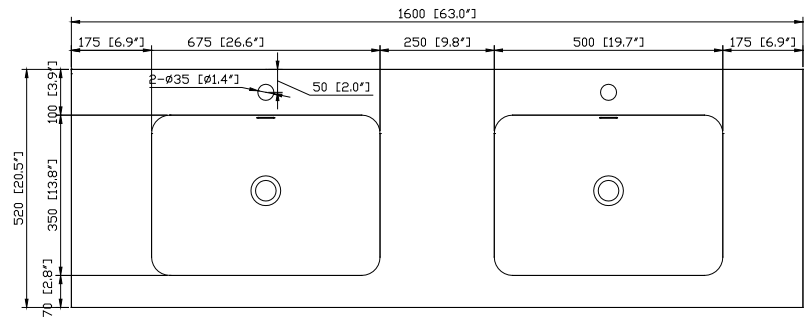

Colors /Finishes

- Matte Iron Wood

Nominal Dimension

- 62.6W x 20.3D x 23.6H(Inch)

Components

Mirror	SONOMA-M59	
Vanity Top (VC)	VUT630MT	VUT630GL
Linen Tower	SONOMA-WC12-IW	

Product Diagrams

Front

- GL - Glossy
- MT - Matte

Nominal Dimension

- 63W x 20.5D x 6.3H inches
- 1600 x 520 x 160 mm

Components

Drain	VC-DRAIN-CP	VC-DRAIN-BN
Vanity	SONOMA-V63-WT	SONOMA-V63-RK
	SONOMA-V63-IW	

Product Diagrams

Top