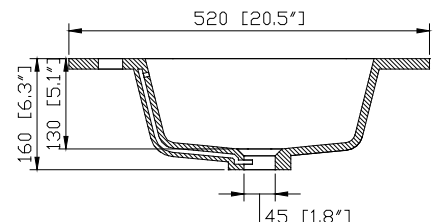

Side

For customer support please call 866 522 5578 weekdays 9:00 to 6:00 PST