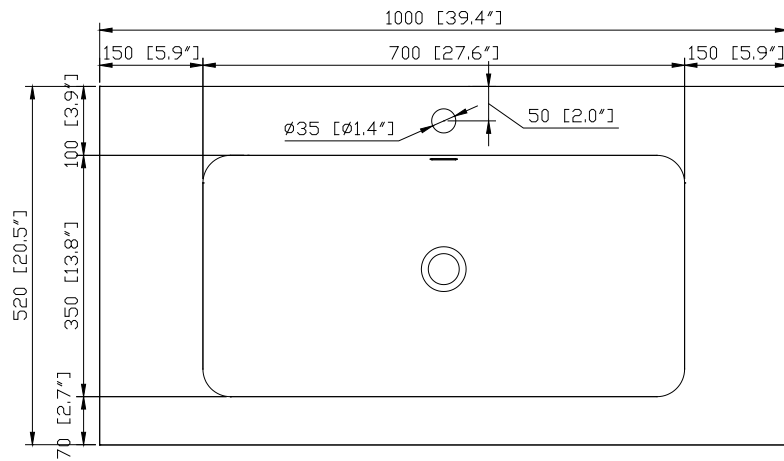

Colors /Finishes

- Glossy White

Nominal Dimension

- 39W x 20.3D x 23.6H(Inch)

Components

Mirror	SONOMA-M39	
Vanity Top (VC)	VUT390MT	VUT390GL
Linen Tower	SONOMA-WC12-WT	

Product Diagrams

Front

- GL - Glossy
- MT - Matte

Nominal Dimension

- 39.4W x 20.5D x 6.3H inches
- 1000 x 520 x 160 mm

Components

Drain	VC-DRAIN-CP	VC-DRAIN-BN
Vanity	SONOMA-V39-WT	SONOMA-V39-RK
	SONOMA-V39-IW	

Product Diagrams