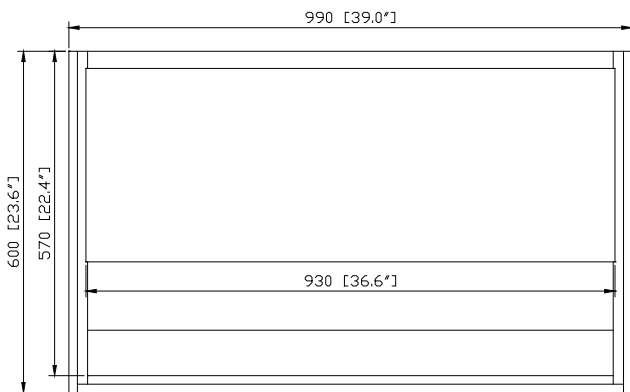

Colors /Finishes

- Glossy White

Nominal Dimension

- 39W x 20.3D x 23.6H(Inch)

Components

Mirror	SONOMA-M39	
Vanity Top (VC)	VUT390MT	VUT390GL
Linen Tower	SONOMA-WC12-WT	

Product Diagrams

Front

- GL - Glossy
- MT - Matte

Nominal Dimension

- 39.4W x 20.5D x 6.3H inches
- 1000 x 520 x 160 mm

Components

Drain	VC-DRAIN-CP	VC-DRAIN-BN
Vanity	SONOMA-V39-WT	SONOMA-V39-RK
	SONOMA-V39-IW	

Product Diagrams