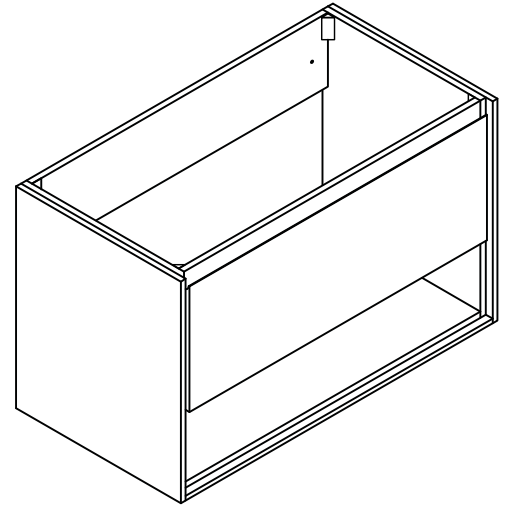

Avanity

SONOMA-V39-WT

Features

- Malaysia laminated solid wood
- High glossy white finish
- Wall hung
- One big drawer with bevel edged finger pull
- Blum metal drawer slider with guardrail
- One layer open shelf, big storage space

Colors /Finishes

- Glossy White

Nominal Dimension

- 39W x 20.3D x 23.6H(Inch)

Components

Mirror	SONOMA-M39	
Vanity Top (VC)	VUT390MT	VUT390GL
Linen Tower	SONOMA-WC12-WT	

Product Diagrams

Front

Back

Side

Top

Avanity

VUT39GL/VUT39MT

Features

- VersaStone Pure Acrylic solid surface
- Integrated rectangular bowl
- Top pre-drilled for single faucet

Colors / Finishes

- GL - Glossy
- MT - Matte

Nominal Dimension

- 39.4W x 20.5D x 6.3H inches
- 1000 x 520 x 160 mm

Components

Drain	VC-DRAIN-CP	VC-DRAIN-BN
Vanity	SONOMA-V39-WT	SONOMA-V39-RK
	SONOMA-V39-IW	

Product Diagrams