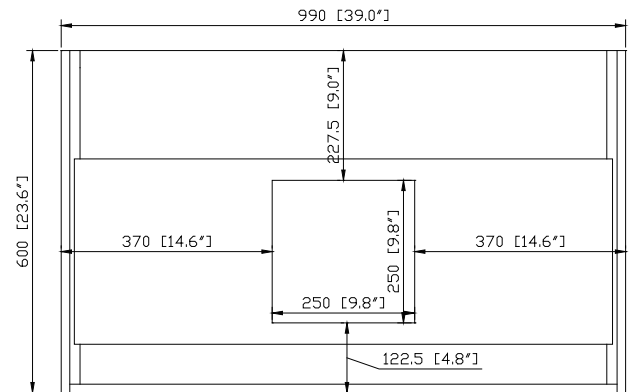

Colors /Finishes

- Glossy White

Nominal Dimension

- 39W x 20.3D x 23.6H(Inch)

Components

Mirror	SONOMA-M39	
Vanity Top (VC)	VUT390MT	VUT390GL
Linen Tower	SONOMA-WC12-WT	

Product Diagrams

Front

- GL - Glossy
- MT - Matte

Nominal Dimension

- 39.4W x 20.5D x 6.3H inches
- 1000 x 520 x 160 mm

Components

Drain	VC-DRAIN-CP	VC-DRAIN-BN
Vanity	SONOMA-V39-WT	SONOMA-V39-RK
	SONOMA-V39-IW	

Product Diagrams