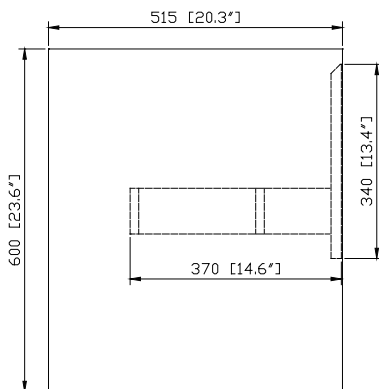

Avanity

SONOMA-V39-WT

Features

- Malaysia laminated solid wood
- High glossy white finish
- Wall hung
- One big drawer with bevel edged finger pull
- Blum metal drawer slider with guardrail
- One layer open shelf, big storage space

Colors /Finishes

- Glossy White

Nominal Dimension

- 39W x 20.3D x 23.6H(Inch)

Components

Mirror	SONOMA-M39	
Vanity Top (VC)	VUT390MT	VUT390GL
Linen Tower	SONOMA-WC12-WT	

Product Diagrams

Side

Top