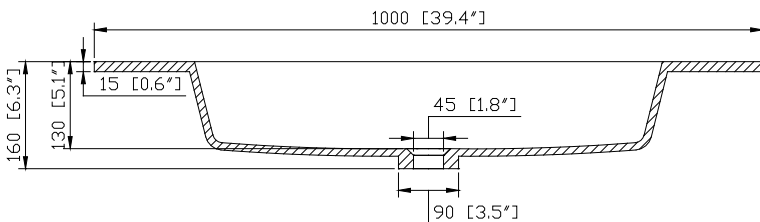

Avanity

VUT39GL/VUT39MT

Features

- VersaStone Pure Acrylic solid surface
- Integrated rectangular bowl
- Top pre-drilled for single faucet

Colors / Finishes

- GL - Glossy
- MT - Matte

Nominal Dimension

- 39.4W x 20.5D x 6.3H inches
- 1000 x 520 x 160 mm

Components

Drain	VC-DRAIN-CP	VC-DRAIN-BN
Vanity	SONOMA-V39-WT	SONOMA-V39-RK
	SONOMA-V39-IW	

Product Diagrams

Top

Front

For customer support please call 866 522 5578 weekdays 9:00 to 6:00 PST