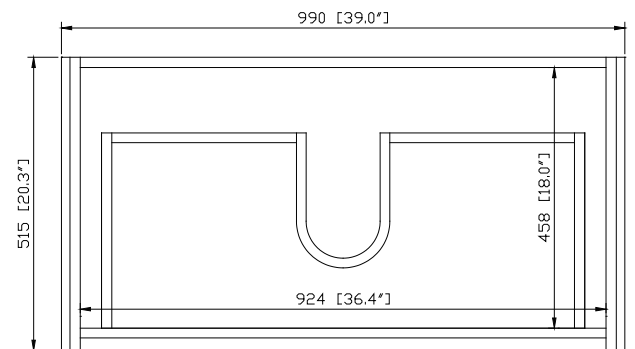

Avanity

SONOMA-V39-WT

Features

- Malaysia laminated solid wood
- High glossy white finish
- Wall hung
- One big drawer with bevel edged finger pull
- Blum metal drawer slider with guardrail
- One layer open shelf, big storage space

Colors /Finishes

- Glossy White

Nominal Dimension

- 39W x 20.3D x 23.6H(Inch)

Components

Mirror	SONOMA-M39	
Vanity Top (VC)	VUT390MT	VUT390GL
Linen Tower	SONOMA-WC12-WT	

Product Diagrams

Side

Top