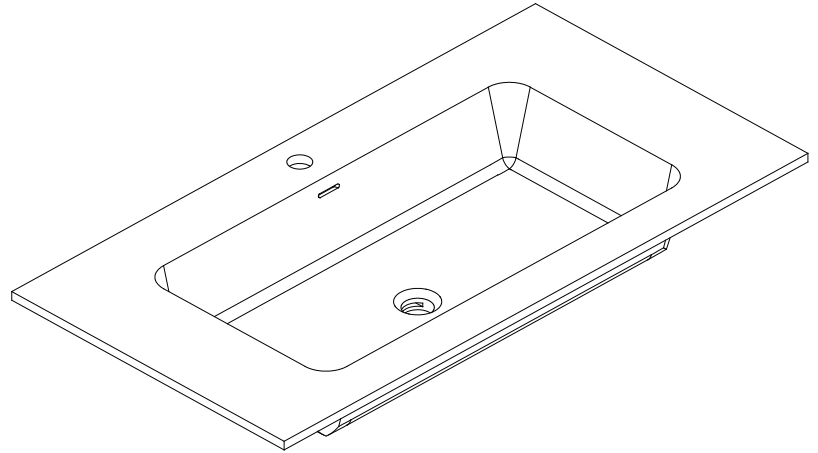

Avanity

SONOMA-V39-WT

Features

- Malaysia laminated solid wood
- High glossy white finish
- Wall hung
- One big drawer with bevel edged finger pull
- Blum metal drawer slider with guardrail
- One layer open shelf, big storage space

Colors /Finishes

- Glossy White

Nominal Dimension

- 39W x 20.3D x 23.6H(Inch)

Components

Mirror	SONOMA-M39	
Vanity Top (VC)	VUT390MT	VUT390GL
Linen Tower	SONOMA-WC12-WT	

Product Diagrams

Front

Back

Side

Top

Avanity

VUT39GL/VUT39MT

Features

- VersaStone Pure Acrylic solid surface
- Integrated rectangular bowl
- Top pre-drilled for single faucet

Colors / Finishes

- GL - Glossy
- MT - Matte

Nominal Dimension

- 39.4W x 20.5D x 6.3H inches
- 1000 x 520 x 160 mm

Components

Drain	VC-DRAIN-CP	VC-DRAIN-BN
Vanity	SONOMA-V39-WT	SONOMA-V39-RK
	SONOMA-V39-IW	

Product Diagrams