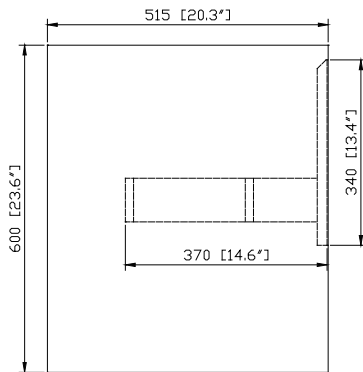

Avanity

SONOMA-V31-RK

Features

- Malaysia laminated solid wood
- Restored Kahki Wood finish
- Wall hung
- One big drawer with bevel edged finger pull
- Blum metal drawer slider with guardrail
- One layer open shelf, big storage space

Colors / Finishes

- Restored Kahki Wood

Nominal Dimension

- 31.1W x 20.3D x 23.6H(Inch)

Components

Mirror	SONOMA-M24	
Vanity Top (VC)	VUT310MT	VUT310GL
Linen Tower	SONOMA-WC12-RK	

Product Diagrams

Side

For customer support please call 866 522 5578 weekdays 9:00 to 6:00 PST