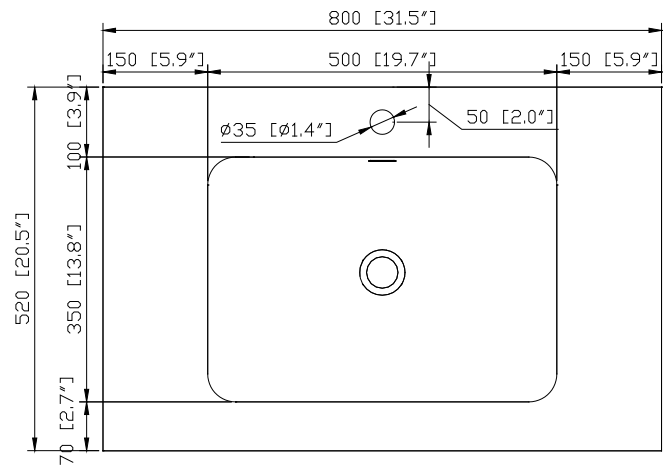

Product Diagrams

Top