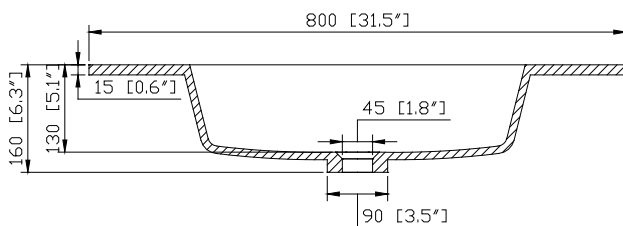

Colors / Finishes

- Restored Kahki Wood

Nominal Dimension

- 31.1W x 20.3D x 23.6H(Inch)

Components

| | | |
|-----------------|----------------|----------|
| Mirror | SONOMA-M24 | |
| Vanity Top (VC) | VUT310MT | VUT310GL |
| Linen Tower | SONOMA-WC12-RK | |

- VersaStone Pure Acrylic solid surface
- Integrated rectangular bowl
- Top pre-drilled for single faucet

Colors / Finishes

- GL - Glossy
- MT - Matte

Nominal Dimension

- 31.5W x 20.5D x 6.3H inches
- 800 x 520 x 160 mm

Components

| | | |
|--------|---------------|---------------|
| Drain | VC-DRAIN-CP | VC-DRAIN-BN |
| Vanity | SONOMA-V31-WT | SONOMA-V31-RK |
| | SONOMA-V31-IW | |

Product Diagrams

Top

Front

Side