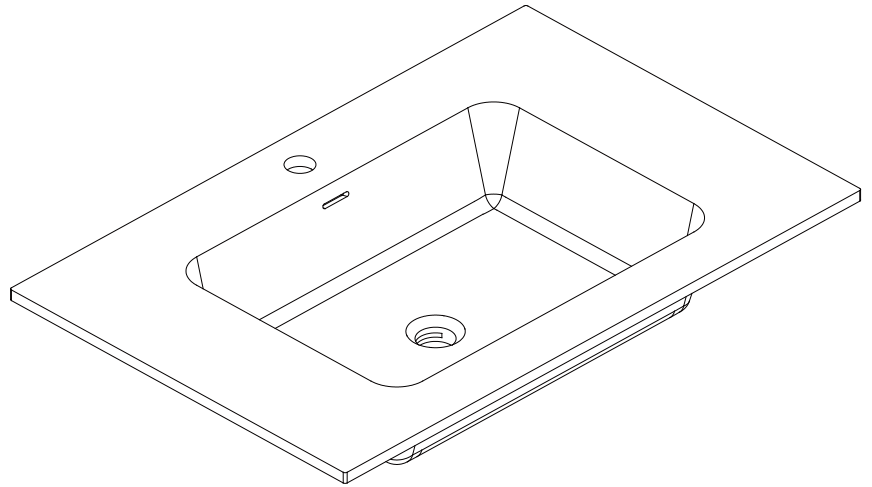

VUT31GL/VUT31MT

Features

- VersaStone Pure Acrylic solid surface
- Integrated rectangular bowl
- Top pre-drilled for single faucet

Colors / Finishes

- GL - Glossy
- MT - Matte

Nominal Dimension

- 31.5W x 20.5D x 6.3H inches
- 800 x 520 x 160 mm

Components

Drain	VC-DRAIN-CP	VC-DRAIN-BN
Vanity	SONOMA-V31-WT	SONOMA-V31-RK
	SONOMA-V31-IW