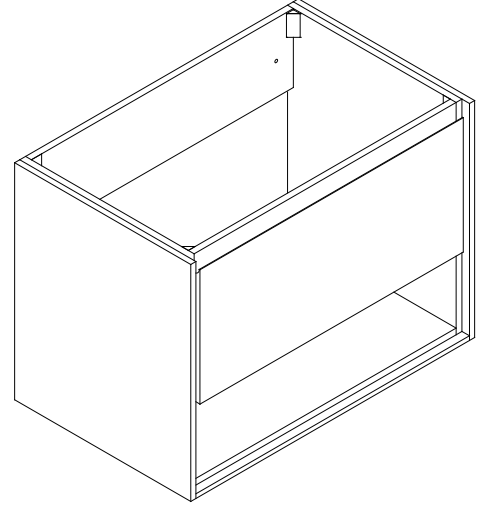

Avanity

SONOMA-V31-RK

Features

- Malaysia laminated solid wood
- Restored Kahki Wood finish
- Wall hung
- One big drawer with bevel edged finger pull
- Blum metal drawer slider with guardrail
- One layer open shelf, big storage space

Colors / Finishes

- Restored Kahki Wood

Nominal Dimension

- 31.1W x 20.3D x 23.6H(Inch)

Components

| | | |
|-----------------|----------------|----------|
| Mirror | SONOMA-M24 | |
| Vanity Top (VC) | VUT310MT | VUT310GL |
| Linen Tower | SONOMA-WC12-RK | |

- VersaStone Pure Acrylic solid surface
- Integrated rectangular bowl
- Top pre-drilled for single faucet

Colors / Finishes

- GL - Glossy
- MT - Matte

Nominal Dimension

- 31.5W x 20.5D x 6.3H inches
- 800 x 520 x 160 mm