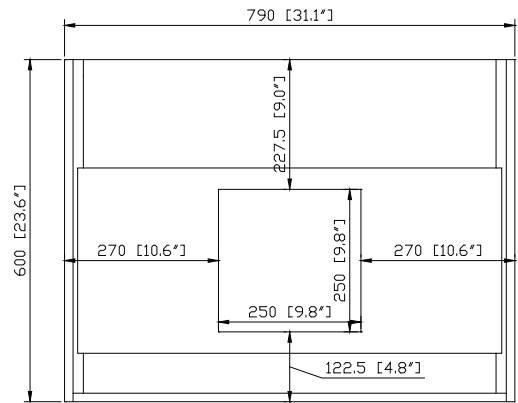

Avanity

SONOMA-V31-RK

Features

- Malaysia laminated solid wood
- Restored Kahki Wood finish
- Wall hung
- One big drawer with bevel edged finger pull
- Blum metal drawer slider with guardrail
- One layer open shelf, big storage space

Colors / Finishes

- Restored Kahki Wood

Nominal Dimension

- 31.1W x 20.3D x 23.6H(Inch)

Components

Mirror	SONOMA-M24	
Vanity Top (VC)	VUT310MT	VUT310GL
Linen Tower	SONOMA-WC12-RK	

Product Diagrams

Back

Side

For customer support please call 866 522 5578 weekdays 9:00 to 6:00 PST