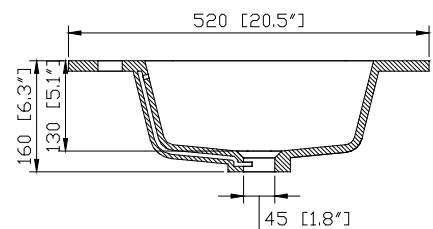

Colors / Finishes

- Restored Kahki Wood

Nominal Dimension

- 31.1W x 20.3D x 23.6H(Inch)

Components

| | | |
|-----------------|----------------|----------|
| Mirror | SONOMA-M24 | |
| Vanity Top (VC) | VUT310MT | VUT310GL |
| Linen Tower | SONOMA-WC12-RK | |

- VersaStone Pure Acrylic solid surface
- Integrated rectangular bowl
- Top pre-drilled for single faucet

Colors / Finishes

- GL - Glossy
- MT - Matte

Nominal Dimension

- 31.5W x 20.5D x 6.3H inches
- 800 x 520 x 160 mm

Components

| | | |
|--------|---------------|---------------|
| Drain | VC-DRAIN-CP | VC-DRAIN-BN |
| Vanity | SONOMA-V31-WT | SONOMA-V31-RK |
| | SONOMA-V31-IW | |

Product Diagrams

Top

Front

Side