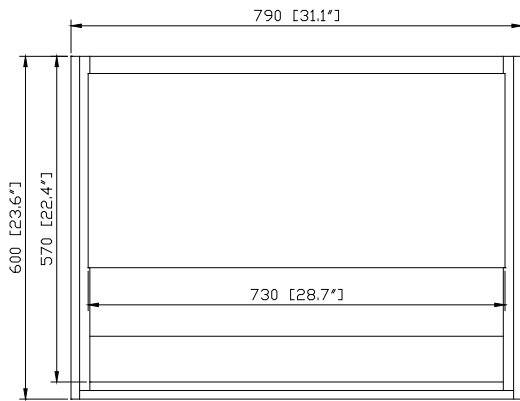

Product Diagrams

Front