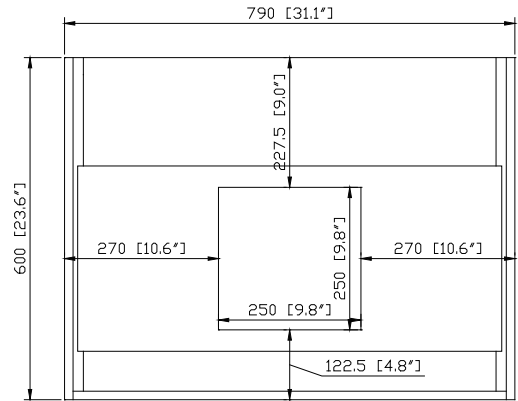

Colors /Finishes

- Matte Iron Wood

Nominal Dimension

- 31.1W x 20.3D x 23.6H(Inch)

Components

Mirror	SONOMA-M24	
Vanity Top (VC)	VUT310MT	VUT310GL
Linen Tower	SONOMA-WC12-IW	

Product Diagrams

Front

Colors / Finishes

- GL - Glossy
- MT - Matte

Nominal Dimension

- 31.5W x 20.5D x 6.3H inches
- 800 x 520 x 160 mm

Components

Drain	VC-DRAIN-CP	VC-DRAIN-BN
Vanity	SONOMA-V31-WT	SONOMA-V31-RK
	SONOMA-V31-IW	