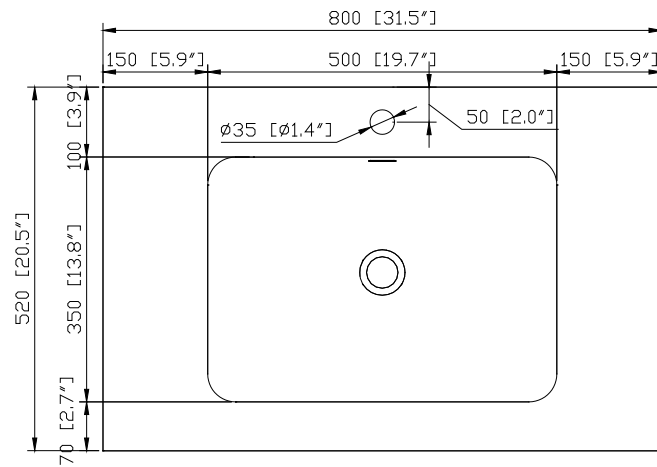

Product Diagrams

Top