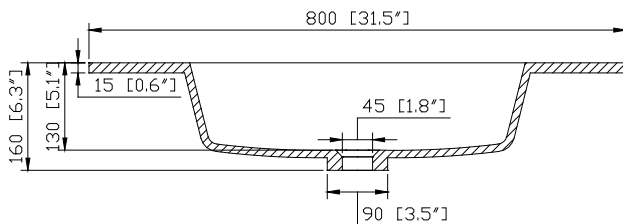

Avanity

VUT31GL/VUT31MT

Features

- VersaStone Pure Acrylic solid surface
- Integrated rectangular bowl
- Top pre-drilled for single faucet

Colors / Finishes

- GL - Glossy
- MT - Matte

Nominal Dimension

- 31.5W x 20.5D x 6.3H inches
- 800 x 520 x 160 mm

Components

Drain	VC-DRAIN-CP	VC-DRAIN-BN
Vanity	SONOMA-V31-WT	SONOMA-V31-RK
	SONOMA-V31-IW	

Product Diagrams

Front

For customer support please call 866 522 5578 weekdays 9:00 to 6:00 PST