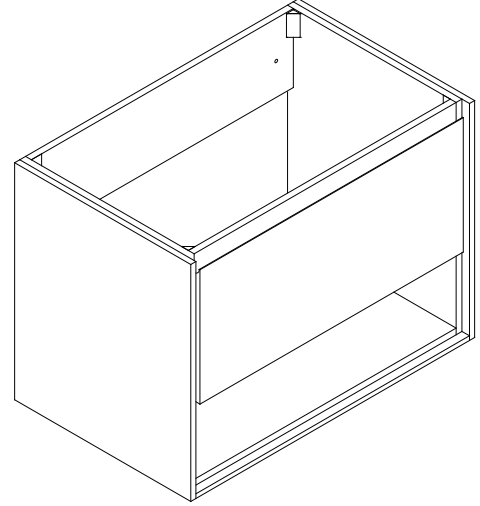

Avanity

SONOMA-V31-IW

Features

- Malaysia laminated solid wood
- Iron wood finish
- Wall hung
- One big drawer with bevel edged finger pull
- Blum metal drawer slider with guardrail
- One layer open shelf, big storage space

Colors /Finishes

- Matte Iron Wood

Nominal Dimension

- 31.1W x 20.3D x 23.6H(Inch)

Components

Mirror	SONOMA-M24	
Vanity Top (VC)	VUT310MT	VUT310GL
Linen Tower	SONOMA-WC12-IW	

Product Diagrams

Front

Back

Side

Top

For customer support please call 866 522 5578 weekdays 9:00 to 6:00 PST

Avanity

VUT31GL/VUT31MT

Features

- VersaStone Pure Acrylic solid surface
- Integrated rectangular bowl
- Top pre-drilled for single faucet

Colors / Finishes

- GL - Glossy
- MT - Matte

Nominal Dimension

- 31.5W x 20.5D x 6.3H inches
- 800 x 520 x 160 mm

Components

Drain	VC-DRAIN-CP	VC-DRAIN-BN
Vanity	SONOMA-V31-WT	SONOMA-V31-RK
	SONOMA-V31-IW	