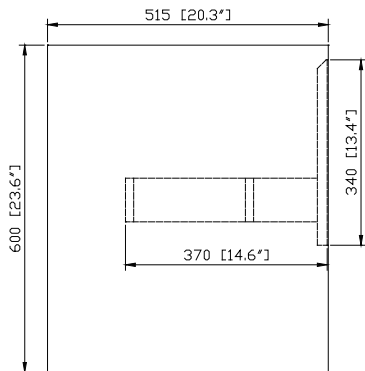

Avanity

SONOMA-V31-IW

Features

- Malaysia laminated solid wood
- Iron wood finish
- Wall hung
- One big drawer with bevel edged finger pull
- Blum metal drawer slider with guardrail
- One layer open shelf, big storage space

Colors /Finishes

- Matte Iron Wood

Nominal Dimension

- 31.1W x 20.3D x 23.6H(Inch)

Components

Mirror	SONOMA-M24	
Vanity Top (VC)	VUT310MT	VUT310GL
Linen Tower	SONOMA-WC12-IW	

Product Diagrams

Side

For customer support please call 866 522 5578 weekdays 9:00 to 6:00 PST