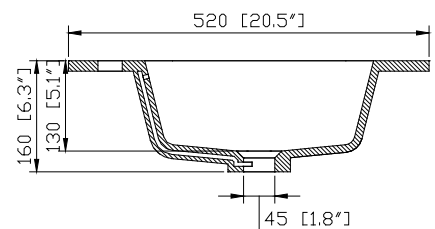

Side

For customer support please call 866 522 5578 weekdays 9:00 to 6:00 PST