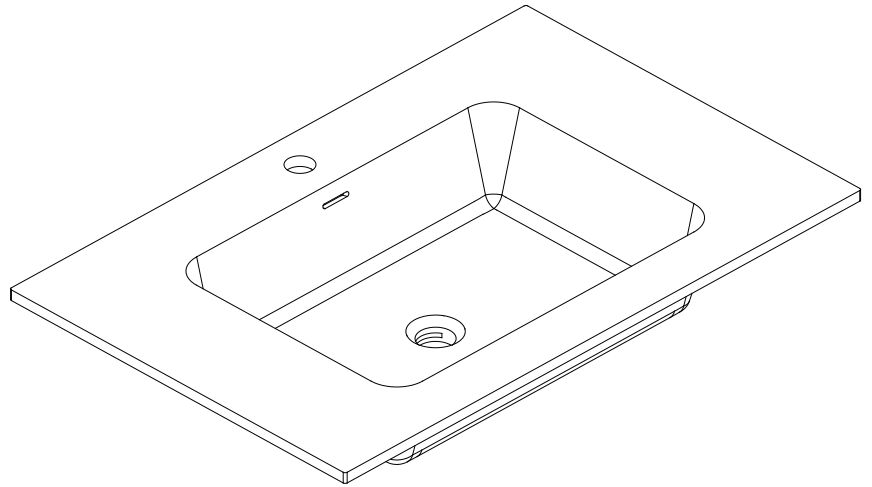

Avanity

SONOMA-V31-IW

Features

- Malaysia laminated solid wood
- Iron wood finish
- Wall hung
- One big drawer with bevel edged finger pull
- Blum metal drawer slider with guardrail
- One layer open shelf, big storage space

Colors /Finishes

- Matte Iron Wood

Nominal Dimension

- 31.1W x 20.3D x 23.6H(Inch)

Components

Mirror	SONOMA-M24	
Vanity Top (VC)	VUT310MT	VUT310GL
Linen Tower	SONOMA-WC12-IW	

Product Diagrams

Front

Colors / Finishes

- GL - Glossy
- MT - Matte

Nominal Dimension

- 31.5W x 20.5D x 6.3H inches
- 800 x 520 x 160 mm

Components

Drain	VC-DRAIN-CP	VC-DRAIN-BN
Vanity	SONOMA-V31-WT	SONOMA-V31-RK
	SONOMA-V31-IW	