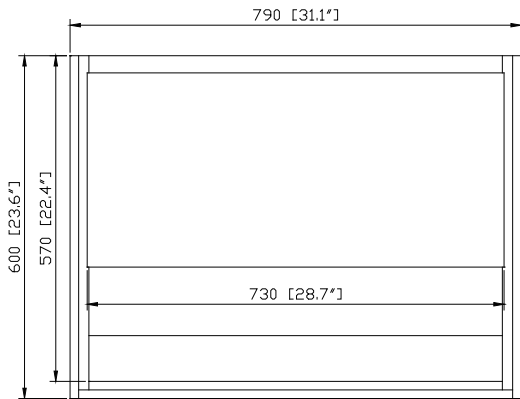

Colors /Finishes

- Matte Iron Wood

Nominal Dimension

- 31.1W x 20.3D x 23.6H(Inch)

Components

Mirror	SONOMA-M24	
Vanity Top (VC)	VUT310MT	VUT310GL
Linen Tower	SONOMA-WC12-IW	

Product Diagrams

Front

Colors / Finishes

- GL - Glossy
- MT - Matte

Nominal Dimension

- 31.5W x 20.5D x 6.3H inches
- 800 x 520 x 160 mm

Components

Drain	VC-DRAIN-CP	VC-DRAIN-BN
Vanity	SONOMA-V31-WT	SONOMA-V31-RK
	SONOMA-V31-IW	