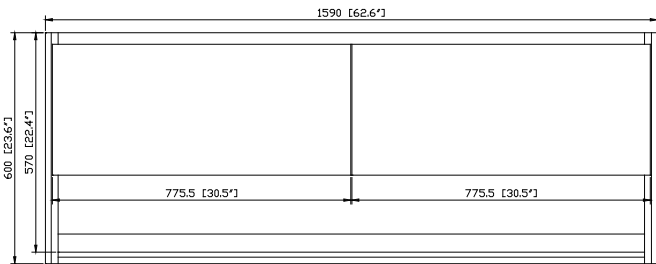

Product Diagrams

Front