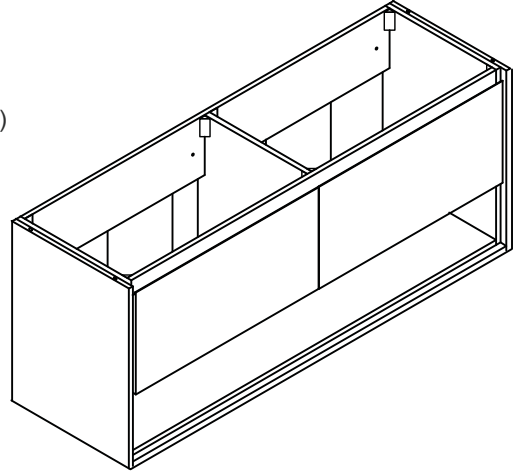

### Features

- Malaysia laminated solid wood
- High glossy white finish
- Wall hung
- Two big drawers with bevel edged finger pull
- Blum metal drawer slider with guardrail
- One layer open shelf, big storage space

### Nominal Dimension

- 62.6W x 20.3D x 23.6H(Inch)