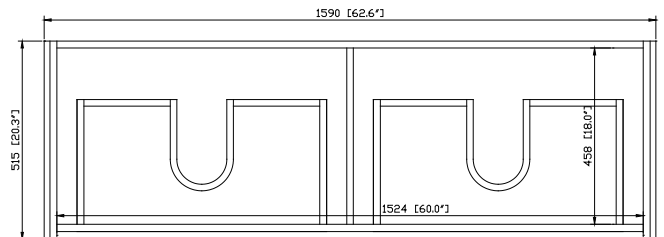

### Nominal Dimension

- 62.6W x 20.3D x 23.6H(Inch)

### Product Diagrams

Front

Back

Side

Top