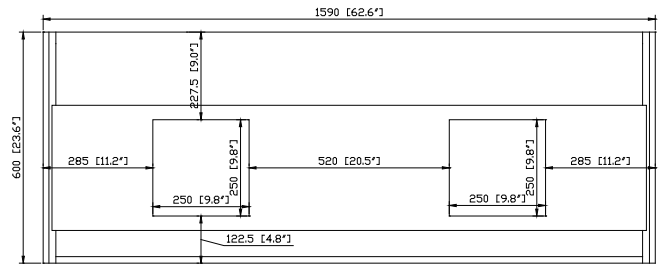

Avanity

SONOMA-V63-WT

Features

- Malaysia laminated solid wood
- High glossy white finish
- Wall hung
- Two big drawers with bevel edged finger pull
- Blum metal drawer slider with guardrail
- One layer open shelf, big storage space

Colors /Finishes

- Glossy White

Nominal Dimension

- 62.6W x 20.3D x 23.6H(Inch)

Components

Mirror	SONOMA-M59	
Vanity Top (VC)	VUT630MT	VUT630GL
Linen Tower	SONOMA-WC12-WT	

Product Diagrams

Front

Back

Side

Top