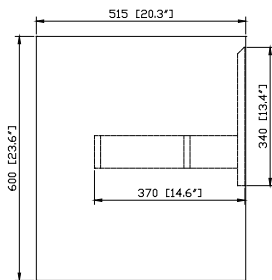

### Nominal Dimension

- 62.6W x 20.3D x 23.6H(Inch)

### Components

|                 |                |          |
|-----------------|----------------|----------|
| Mirror          | SONOMA-M59     |          |
| Vanity Top (VC) | VUT630MT       | VUT630GL |
| Linen Tower     | SONOMA-WC12-WT |          |

### Product Diagrams

Front

Back

Side

Top