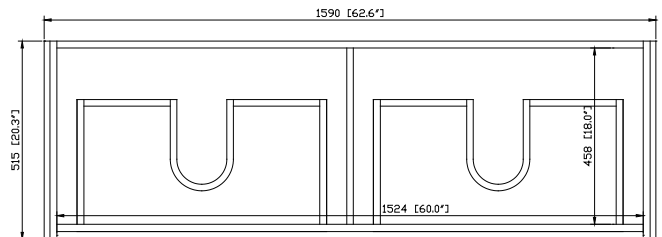

Colors /Finishes

- Matte Iron Wood

Nominal Dimension

- 62.6W x 20.3D x 23.6H(Inch)

Components

Mirror	SONOMA-M59	
Vanity Top (VC)	VUT630MT	VUT630GL
Linen Tower	SONOMA-WC12-IW	

Product Diagrams

Front

Back

Side

Top