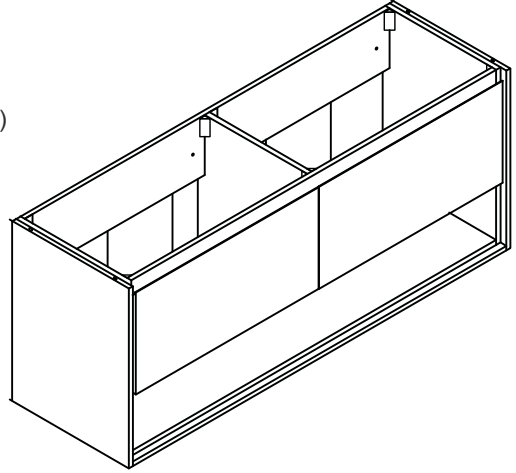

Avanity

SONOMA-V63-IW

Features

- Malaysia laminated solid wood
- Iron wood finish
- Wall hung
- Two big drawers with bevel edged finger pull
- Blum metal drawer slider with guardrail
- One layer open shelf, big storage space

Colors /Finishes

- Matte Iron Wood

Nominal Dimension

- 62.6W x 20.3D x 23.6H(Inch)

Components

Mirror	SONOMA-M59	
Vanity Top (VC)	VUT630MT	VUT630GL
Linen Tower	SONOMA-WC12-IW	

Product Diagrams

Front

Back

Side

Top