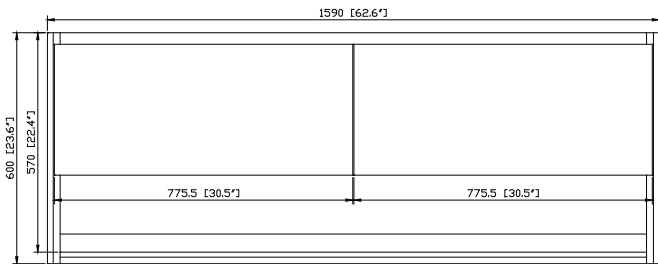

Colors /Finishes

- Matte Iron Wood

Nominal Dimension

- 62.6W x 20.3D x 23.6H(Inch)

Components

Mirror	SONOMA-M59	
Vanity Top (VC)	VUT630MT	VUT630GL
Linen Tower	SONOMA-WC12-IW	

Product Diagrams

Front

Back

Side

Top