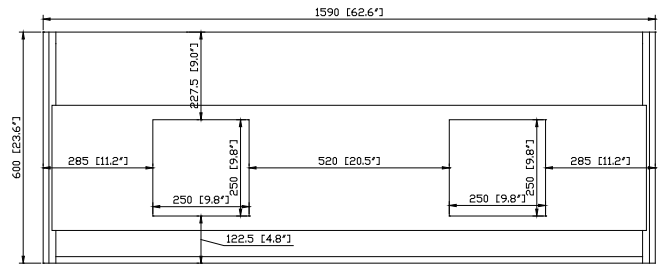

Colors /Finishes

- Matte Iron Wood

Nominal Dimension

- 62.6W x 20.3D x 23.6H(Inch)

Components

Mirror	SONOMA-M59	
Vanity Top (VC)	VUT630MT	VUT630GL
Linen Tower	SONOMA-WC12-IW	

Product Diagrams

Front

Back

Side

Top