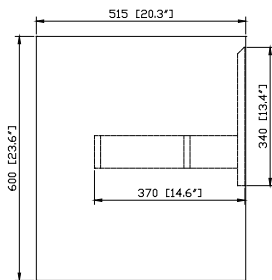

Colors /Finishes

- Matte Iron Wood

Nominal Dimension

- 62.6W x 20.3D x 23.6H(Inch)

Components

Mirror	SONOMA-M59	
Vanity Top (VC)	VUT630MT	VUT630GL
Linen Tower	SONOMA-WC12-IW	

Product Diagrams

Front

Back

Side

Top