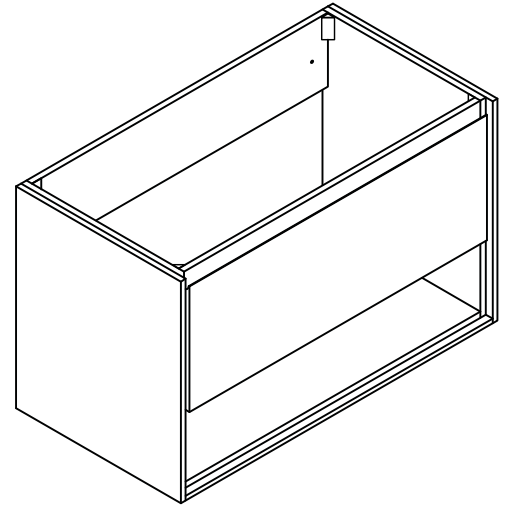

Avanity

SONOMA-V39-RK

Features

- Malaysia laminated solid wood
- Restored Kahki Wood finish
- Wall hung
- One big drawer with bevel edged finger pull
- Blum metal drawer slider with guardrail
- One layer open shelf, big storage space

Colors /Finishes

- Restored Kahki Wood

Nominal Dimension

- 39W x 20.3D x 23.6H(Inch)

Components

Mirror	SONOMA-M39	
Vanity Top (VC)	VUT390MT	VUT390GL
Linen Tower	SONOMA-WC12-RK	

Product Diagrams

Front

Back

Side

Top