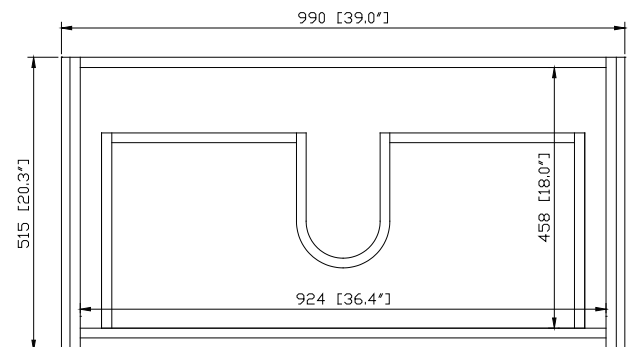

Colors /Finishes

- Restored Kahki Wood

Nominal Dimension

- 39W x 20.3D x 23.6H(Inch)

Components

Mirror	SONOMA-M39	
Vanity Top (VC)	VUT390MT	VUT390GL
Linen Tower	SONOMA-WC12-RK	

Product Diagrams

Front

Back

Side

Top