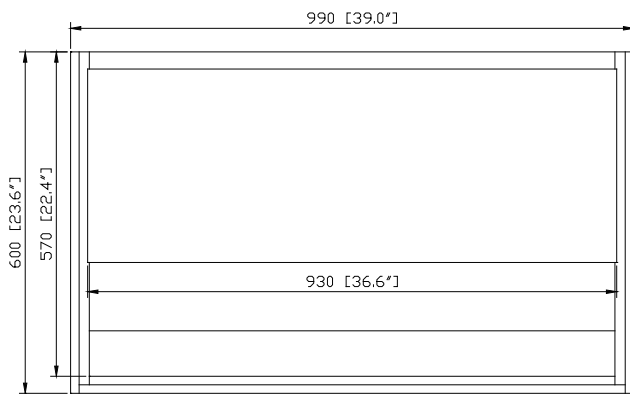

Colors /Finishes

- Restored Kahki Wood

Nominal Dimension

- 39W x 20.3D x 23.6H(Inch)

Components

Mirror	SONOMA-M39	
Vanity Top (VC)	VUT390MT	VUT390GL
Linen Tower	SONOMA-WC12-RK	

Product Diagrams

Front

Back

Side

Top