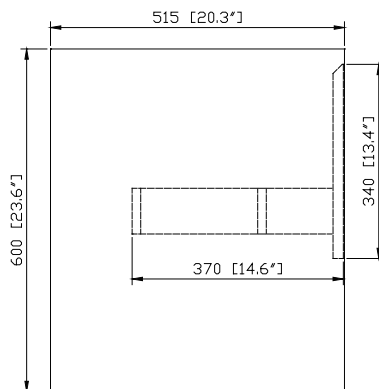

Colors /Finishes

- Restored Kahki Wood

Nominal Dimension

- 39W x 20.3D x 23.6H(Inch)

Components

Mirror	SONOMA-M39	
Vanity Top (VC)	VUT390MT	VUT390GL
Linen Tower	SONOMA-WC12-RK	

Product Diagrams

Front

Back

Side

Top