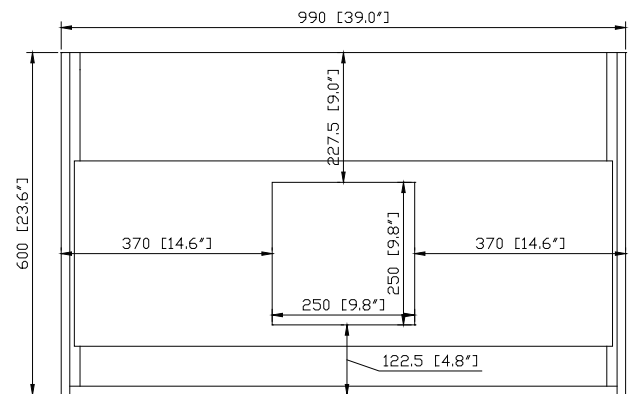

Colors /Finishes

- Restored Kahki Wood

Nominal Dimension

- 39W x 20.3D x 23.6H(Inch)

Components

Mirror	SONOMA-M39	
Vanity Top (VC)	VUT390MT	VUT390GL
Linen Tower	SONOMA-WC12-RK	

Product Diagrams

Front

Back

Side

Top