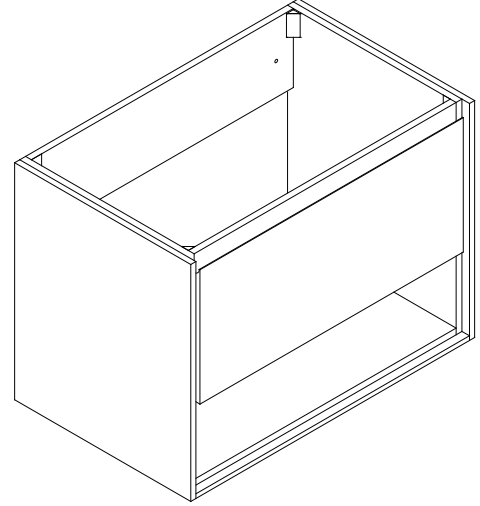

Avanity

SONOMA-V31-WT

Features

- Malaysia laminated solid wood
- High glossy white finish
- Wall hung
- One big drawer with bevel edged finger pull
- Blum metal drawer slider with guardrail
- One layer open shelf, big storage space

Colors /Finishes

- Glossy White

Nominal Dimension

- 31.1W x 20.3D x 23.6H(Inch)

Components

Mirror	SONOMA-M24	
Vanity Top (VC)	VUT310MT	VUT310GL
Linen Tower	SONOMA-WC12-WT	

Product Diagrams

Front