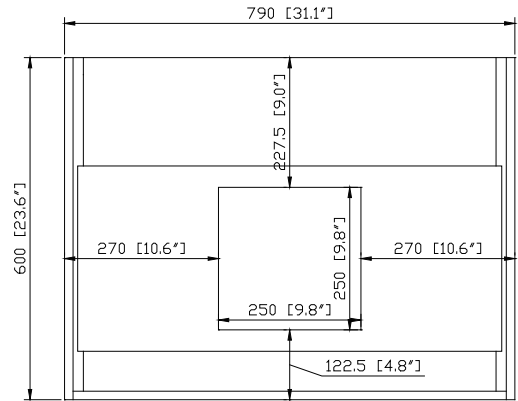

Colors /Finishes

- Glossy White

Nominal Dimension

- 31.1W x 20.3D x 23.6H(Inch)

Components

Mirror	SONOMA-M24	
Vanity Top (VC)	VUT310MT	VUT310GL
Linen Tower	SONOMA-WC12-WT	

Product Diagrams

Front