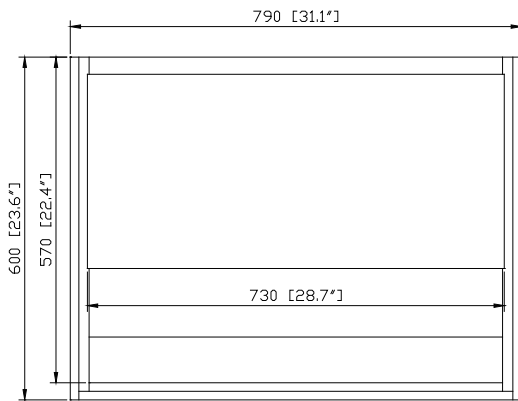

Colors /Finishes

- Glossy White

Nominal Dimension

- 31.1W x 20.3D x 23.6H(Inch)

Components

Mirror	SONOMA-M24	
Vanity Top (VC)	VUT310MT	VUT310GL
Linen Tower	SONOMA-WC12-WT	

Product Diagrams

Front