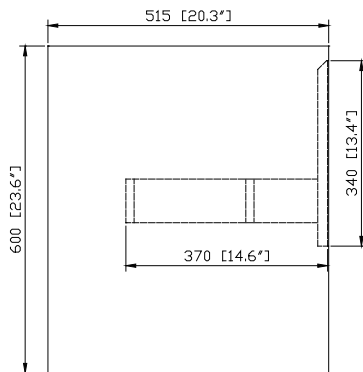

Avanity

SONOMA-V31-WT

Features

- Malaysia laminated solid wood
- High glossy white finish
- Wall hung
- One big drawer with bevel edged finger pull
- Blum metal drawer slider with guardrail
- One layer open shelf, big storage space

Colors /Finishes

- Glossy White

Nominal Dimension

- 31.1W x 20.3D x 23.6H(Inch)

Components

Mirror	SONOMA-M24	
Vanity Top (VC)	VUT310MT	VUT310GL
Linen Tower	SONOMA-WC12-WT	

Product Diagrams

Side

For customer support please call 866 522 5578 weekdays 9:00 to 6:00 PST