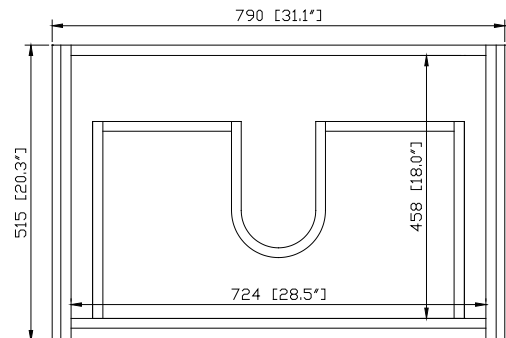

Top

For customer support please call 866 522 5578 weekdays 9:00 to 6:00 PST