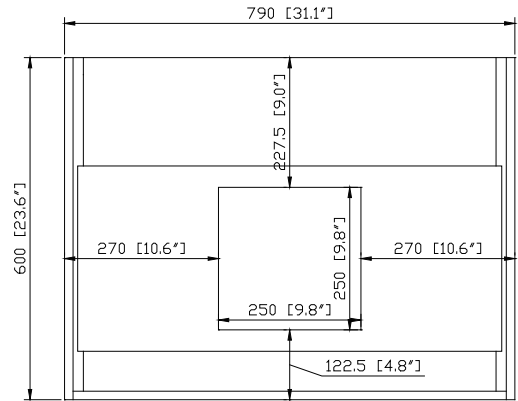

Colors / Finishes

- Restored Kahki Wood

Nominal Dimension

- 31.1W x 20.3D x 23.6H(Inch)

Components

Mirror	SONOMA-M24	
Vanity Top (VC)	VUT310MT	VUT310GL
Linen Tower	SONOMA-WC12-RK	

Product Diagrams

Front