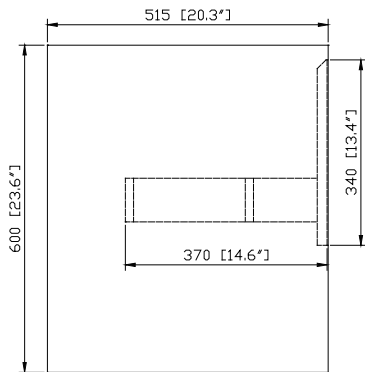

Avanity

SONOMA-V31-RK

Features

- Malaysia laminated solid wood
- Restored Kahki Wood finish
- Wall hung
- One big drawer with bevel edged finger pull
- Blum metal drawer slider with guardrail
- One layer open shelf, big storage space

Colors / Finishes

- Restored Kahki Wood

Nominal Dimension

- 31.1W x 20.3D x 23.6H(Inch)

Components

Mirror	SONOMA-M24	
Vanity Top (VC)	VUT310MT	VUT310GL
Linen Tower	SONOMA-WC12-RK	

Product Diagrams

Side

For customer support please call 866 522 5578 weekdays 9:00 to 6:00 PST