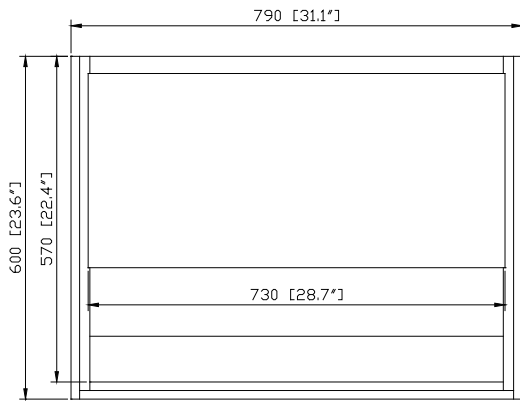

Colors / Finishes

- Restored Kahki Wood

Nominal Dimension

- 31.1W x 20.3D x 23.6H(Inch)

Components

Mirror	SONOMA-M24	
Vanity Top (VC)	VUT310MT	VUT310GL
Linen Tower	SONOMA-WC12-RK	

Product Diagrams

Front