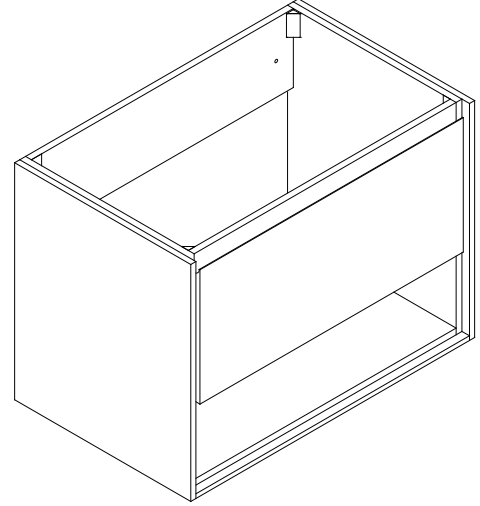

Avanity

SONOMA-V31-RK

Features

- Malaysia laminated solid wood
- Restored Kahki Wood finish
- Wall hung
- One big drawer with bevel edged finger pull
- Blum metal drawer slider with guardrail
- One layer open shelf, big storage space

Colors / Finishes

- Restored Kahki Wood

Nominal Dimension

- 31.1W x 20.3D x 23.6H(Inch)

Components

Mirror	SONOMA-M24	
Vanity Top (VC)	VUT310MT	VUT310GL
Linen Tower	SONOMA-WC12-RK	

Product Diagrams

Front