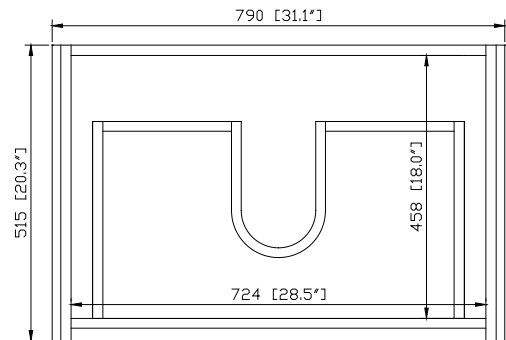

Top

For customer support please call 866 522 5578 weekdays 9:00 to 6:00 PST