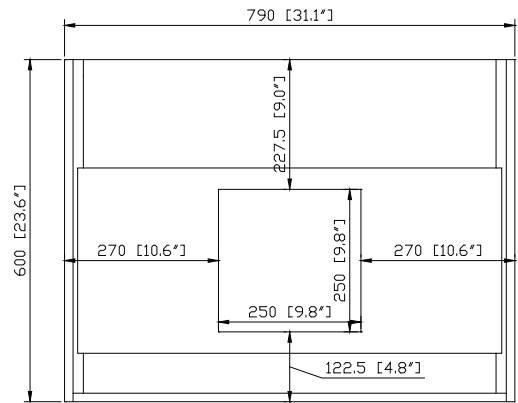

Colors / Finishes

- Matte Iron Wood

Nominal Dimension

- 31.1W x 20.3D x 23.6H(Inch)

Components

Mirror	SONOMA-M24	
Vanity Top (VC)	VUT310MT	VUT310GL
Linen Tower	SONOMA-WC12-IW	

Product Diagrams

Front