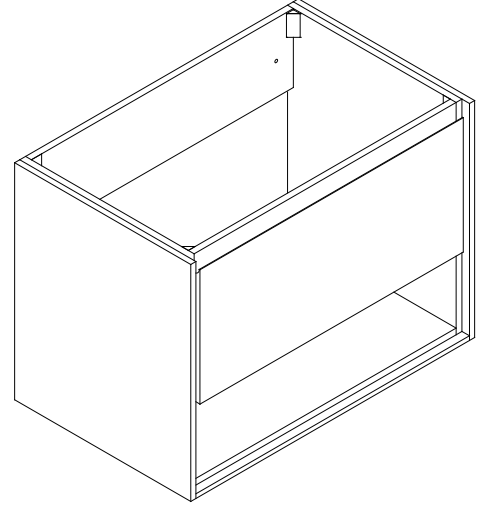

Avanity

SONOMA-V31-IW

Features

- Malaysia laminated solid wood
- Iron wood finish
- Wall hung
- One big drawer with bevel edged finger pull
- Blum metal drawer slider with guardrail
- One layer open shelf, big storage space

Colors / Finishes

- Matte Iron Wood

Nominal Dimension

- 31.1W x 20.3D x 23.6H(Inch)

Components

Mirror	SONOMA-M24	
Vanity Top (VC)	VUT310MT	VUT310GL
Linen Tower	SONOMA-WC12-IW	

Product Diagrams

Front