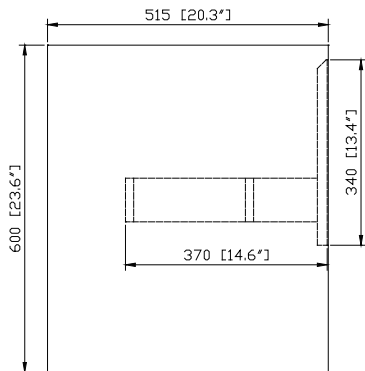

Avanity

SONOMA-V31-IW

Features

- Malaysia laminated solid wood
- Iron wood finish
- Wall hung
- One big drawer with bevel edged finger pull
- Blum metal drawer slider with guardrail
- One layer open shelf, big storage space

Colors / Finishes

- Matte Iron Wood

Nominal Dimension

- 31.1W x 20.3D x 23.6H(Inch)

Components

Mirror	SONOMA-M24	
Vanity Top (VC)	VUT310MT	VUT310GL
Linen Tower	SONOMA-WC12-IW	

Product Diagrams

Side

For customer support please call 866 522 5578 weekdays 9:00 to 6:00 PST