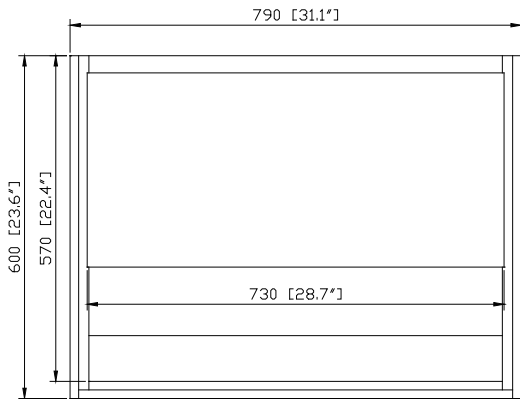

Colors / Finishes

- Matte Iron Wood

Nominal Dimension

- 31.1W x 20.3D x 23.6H(Inch)

Components

Mirror	SONOMA-M24	
Vanity Top (VC)	VUT310MT	VUT310GL
Linen Tower	SONOMA-WC12-IW	

Product Diagrams

Front