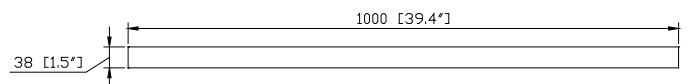

### Nominal Dimension

- 39.4W x 1.5D x 27.6H(Inch)

### Product Diagrams

Front

Back

Side

Top