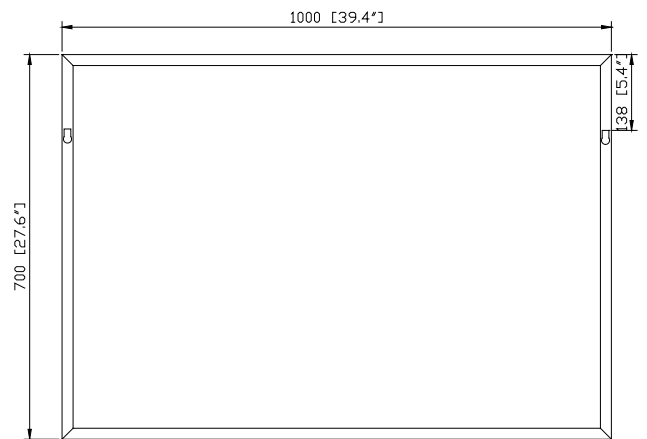

SONOMA-M39

Features

- Non beveled-edge mirror
- With high glossy aluminum frame
- Mirror hangs horizontally

Colors / Finishes

- Metal Frame

Nominal Dimension

- 39.4W x 1.5D x 27.6H(Inch)

Components

Vanity	SONOMA-V39-WT
	SONOMA-V39-RK
	SONOMA-V39-IW

Product Diagrams

Back

Side

Top