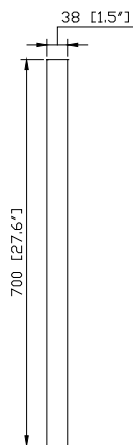

### Features

- Non beveled-edge mirror
- With high glossy aluminum frame
- Mirror hangs horizontally

### Nominal Dimension

- 39.4W x 1.5D x 27.6H(Inch)

### Components

Vanity	SONOMA-V39-WT
	SONOMA-V39-RK
	SONOMA-V39-IW

### Product Diagrams

Front

Back

Side

Top