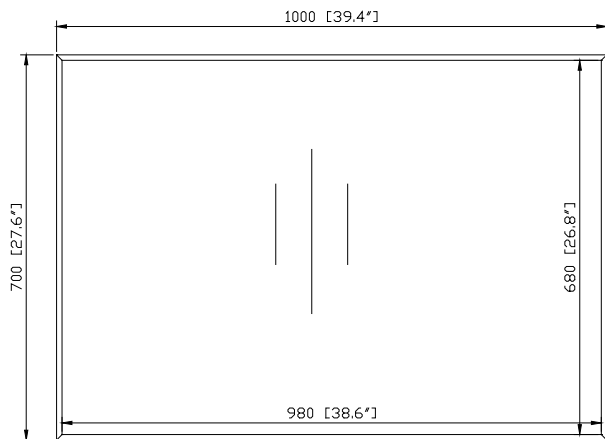

Product Diagrams

Front