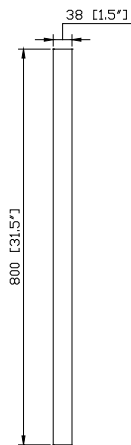

### Features

- Non beveled-edge mirror
- With high glossy aluminum frame
- Mirror hangs Vertically

### Nominal Dimension

- 23.6W x 1.5D x 31.5H(Inch)

### Components

Vanity	SONOMA-V31-WT
	SONOMA-V31-RK
	SONOMA-V31-IW

### Product Diagrams

Front

Back

Side

Top