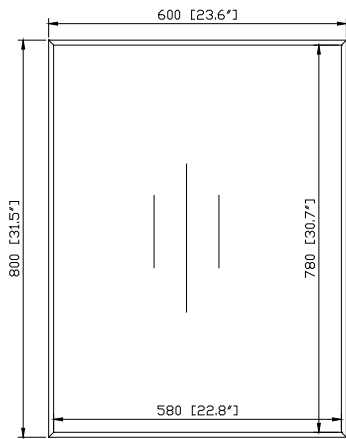

### Nominal Dimension

- 23.6W x 1.5D x 31.5H(Inch)

### Product Diagrams

Front

Back

Side

Top