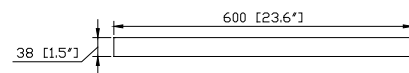

### Nominal Dimension

- 23.6W x 1.5D x 31.5H(Inch)

### Product Diagrams

Front

Back

Side

Top