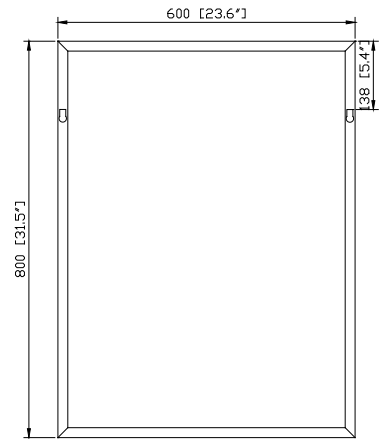

### Nominal Dimension

- 23.6W x 1.5D x 31.5H(Inch)

### Product Diagrams

Front

Back

Side

Top