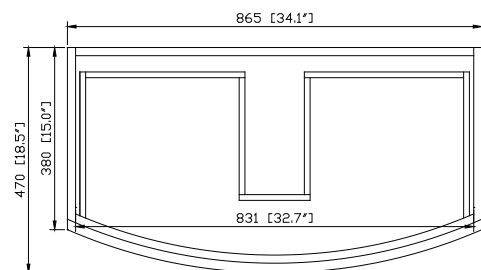

### Nominal Dimension

- 34.1W x 18.5Dx18.1H(Inch)

### Product Diagrams

Front

Back

Side

Top

For customer support please call 866 522 5578 weekdays 9:00 to 6:00 PST

### Nominal Dimension

- 35.8W x 19.7Dx7.7H(Inch)