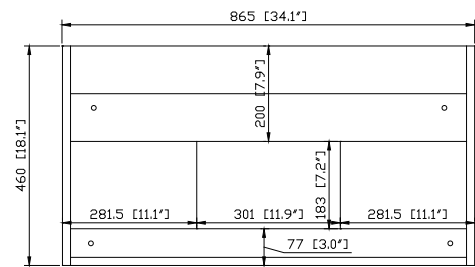

Avanity

SIENA-V36-CH

Features

- Malaysia laminated solid wood
- Chestnut finish
- Wall hung
- Two curved drawers unit
- Chrome plated drawer knob

Colors / Finishes

- Chestnut

Nominal Dimension

- 34.1W x 18.5Dx18.1H(Inch)

Components

Mirror	SIENA-M35-CH
Sink	SIENA-VC36WT

Product Diagrams

Front

Back

Side

Top

For customer support please call 866 522 5578 weekdays 9:00 to 6:00 PST