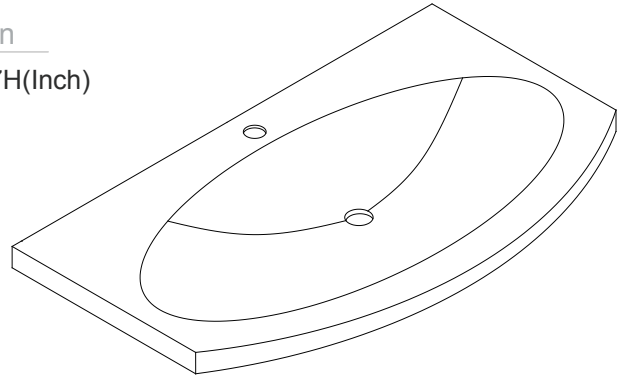

### Nominal Dimension

- 34.1W x 18.5Dx18.1H(Inch)

### Features

- Vitreous China
- Integrated curved bowl
- Top pre-drilled for single faucet

### Nominal Dimension

- 35.8W x 19.7Dx7.7H(Inch)