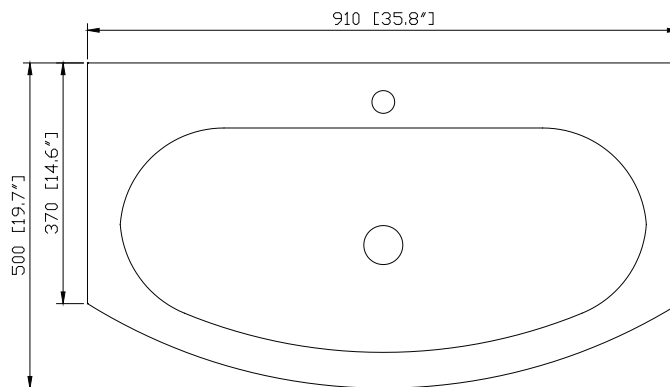

Product Diagrams

For customer support please call 866 522 5578 weekdays 9:00 to 6:00 PST