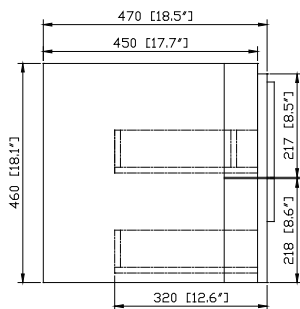

Avanity

SIENA-V36-CH

Features

- Malaysia laminated solid wood
- Chestnut finish
- Wall hung
- Two curved drawers unit
- Chrome plated drawer knob

Colors / Finishes

- Chestnut

Nominal Dimension

- 34.1W x 18.5Dx18.1H(Inch)

Components

Mirror	SIENA-M35-CH
Sink	SIENA-VC36WT

Product Diagrams

Front

Back

Side

Top

For customer support please call 866 522 5578 weekdays 9:00 to 6:00 PST