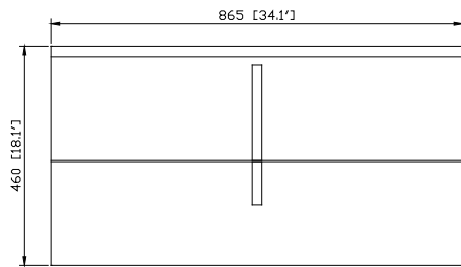

Product Diagrams

Front