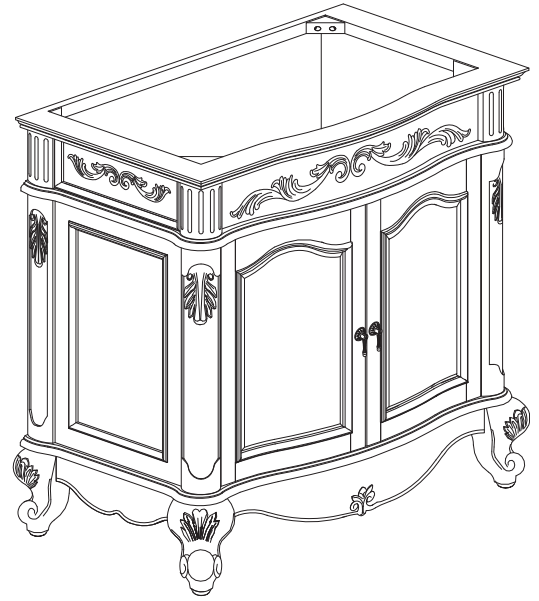

Avanity

PROVENCE-V36-AC

Features

- Solid poplar frame and cherry veneer MDF
- Handcrafted details
- 2 soft-close doors
- 1 interior drawer
- Antique brass finished hardware
- Adjustable height levelers
- Under counter application

Colors / Finishes

- Antique Cherry

Nominal Dimension

- 36W x 21.5D x 34H (inches)

Components

Mirror	PROVENCE-M24-AC	PROVENCE-M30-AC	PROVENCE-M36-AC
Vanity Top	PROVENCE-SUT37BN		
Sink	CUM18WT	CUM18LN	

Product Diagrams