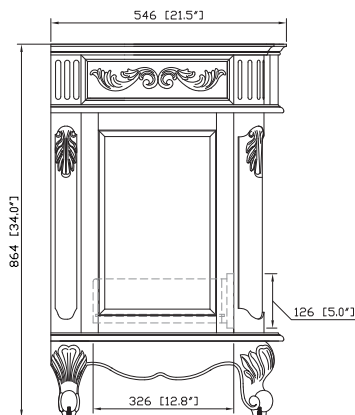

Avanity

PROVENCE-V36-AC

Features

- Solid poplar frame and cherry veneer MDF
- Handcrafted details
- 2 soft-close doors
- 1 interior drawer
- Antique brass finished hardware
- Adjustable height levelers
- Under counter application

Colors / Finishes

- Antique Cherry

Nominal Dimension

- 36W x 21.5D x 34H (inches)

Components

Mirror	PROVENCE-M24-AC	PROVENCE-M30-AC	PROVENCE-M36-AC
Vanity Top	PROVENCE-SUT37BN		
Sink	CUM18WT	CUM18LN	

Product Diagrams

Side

Top

For customer support please call 626 404 7678 weekdays 9:00 to 6:00 PST