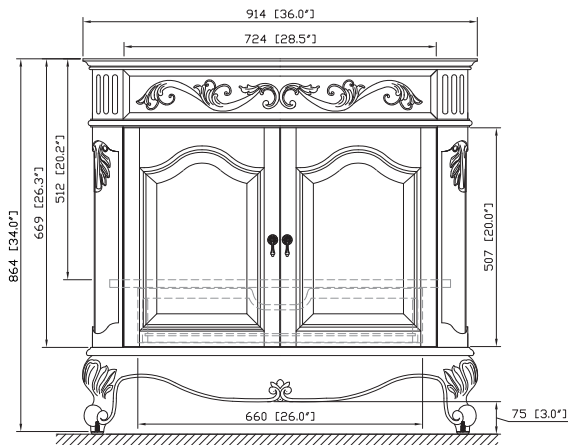

Avanity

PROVENCE-V36-AC

Features

- Solid poplar frame and cherry veneer MDF
- Handcrafted details
- 2 soft-close doors
- 1 interior drawer
- Antique brass finished hardware
- Adjustable height levelers
- Under counter application

Colors / Finishes

- Antique Cherry

Nominal Dimension

- 36W x 21.5D x 34H (inches)

Components

Mirror	PROVENCE-M24-AC	PROVENCE-M30-AC	PROVENCE-M36-AC
Vanity Top	PROVENCE-SUT37BN		
Sink	CUM18WT	CUM18LN	

Product Diagrams