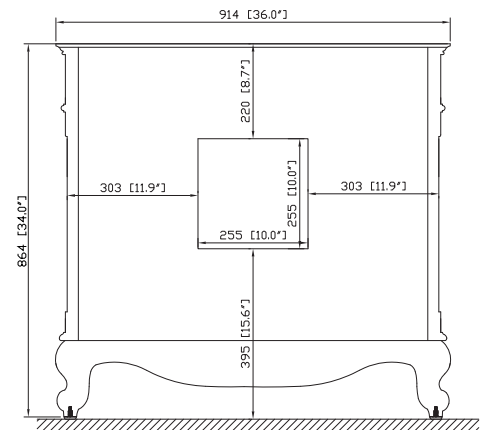

Avanity

PROVENCE-V36-AC

Features

- Solid poplar frame and cherry veneer MDF
- Handcrafted details
- 2 soft-close doors
- 1 interior drawer
- Antique brass finished hardware
- Adjustable height levelers
- Under counter application

Colors / Finishes

- Antique Cherry

Nominal Dimension

- 36W x 21.5D x 34H (inches)

Components

Mirror	PROVENCE-M24-AC	PROVENCE-M30-AC	PROVENCE-M36-AC
Vanity Top	PROVENCE-SUT37BN		
Sink	CUM18WT	CUM18LN	

Product Diagrams

Back

Side

Top

For customer support please call 626 404 7678 weekdays 9:00 to 6:00 PST