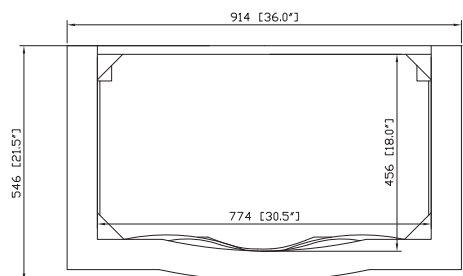

Top

For customer support please call 626 404 7678 weekdays 9:00 to 6:00 PST