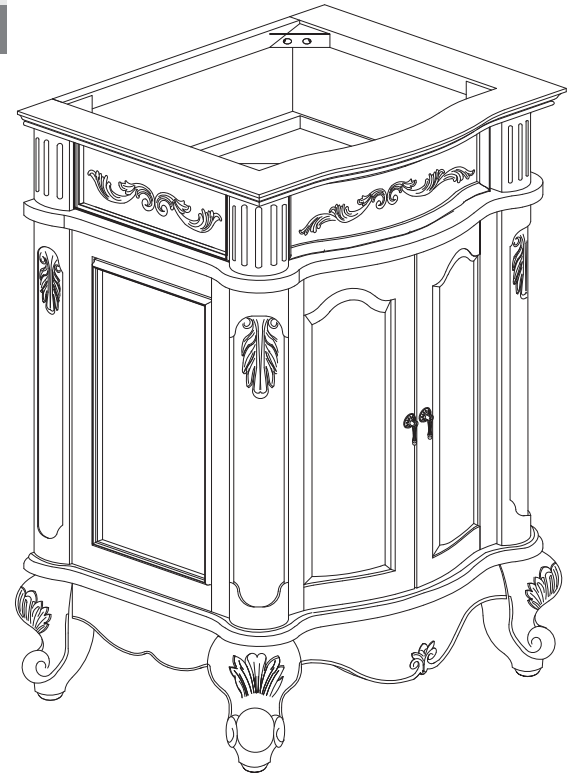

Avanity

PROVENCE-V30-AC

Features

- Solid poplar frame and cherry veneer MDF
- Handcrafted details
- 2 soft-close doors
- 1 interior drawer
- Antique brass finished hardware
- Adjustable height levelers
- Under counter application

Colors / Finishes

- Antique Cherry

Nominal Dimension

- 30W x 21.5D x 34H (inches)

Components

Mirror	PROVENCE-M24-AC	PROVENCE-M30-AC
Vanity Top	PROVENCE-SUT31BN	
Sink	CUM18WT	CUM18LN

Product Diagrams

Front