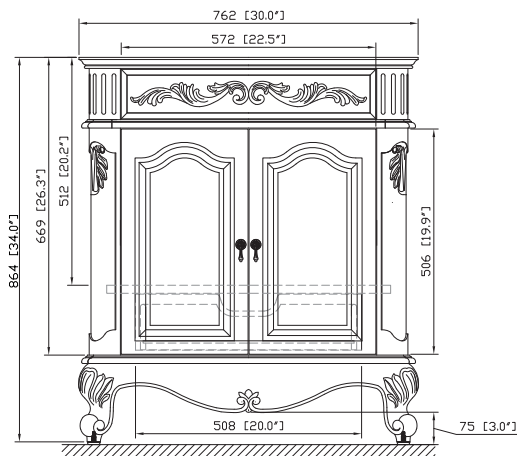

Avanity

PROVENCE-V30-AC

Features

- Solid poplar frame and cherry veneer MDF
- Handcrafted details
- 2 soft-close doors
- 1 interior drawer
- Antique brass finished hardware
- Adjustable height levelers
- Under counter application

Colors / Finishes

- Antique Cherry

Nominal Dimension

- 30W x 21.5D x 34H (inches)

Components

Mirror	PROVENCE-M24-AC	PROVENCE-M30-AC
Vanity Top	PROVENCE-SUT31BN	
Sink	CUM18WT	CUM18LN

Product Diagrams

Front