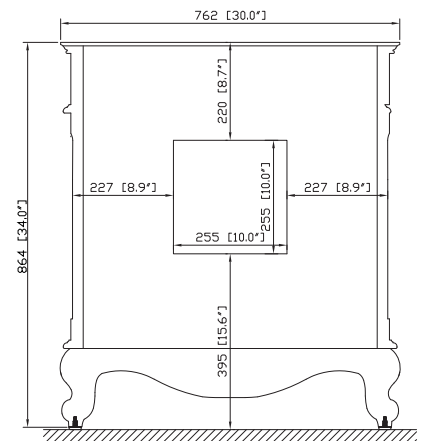

Colors / Finishes

- Antique Cherry

Nominal Dimension

- 30W x 21.5D x 34H (inches)

Components

Mirror	PROVENCE-M24-AC	PROVENCE-M30-AC
Vanity Top	PROVENCE-SUT31BN	
Sink	CUM18WT	CUM18LN

Product Diagrams

Front