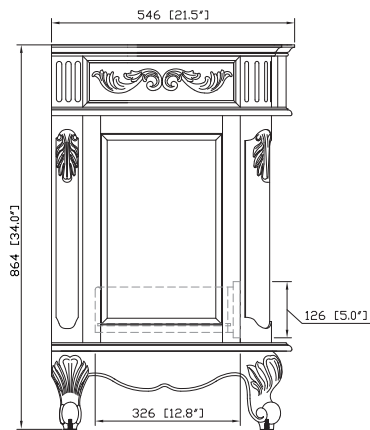

Avanity

PROVENCE-V30-AC

Features

- Solid poplar frame and cherry veneer MDF
- Handcrafted details
- 2 soft-close doors
- 1 interior drawer
- Antique brass finished hardware
- Adjustable height levelers
- Under counter application

Colors / Finishes

- Antique Cherry

Nominal Dimension

- 30W x 21.5D x 34H (inches)

Components

Mirror	PROVENCE-M24-AC	PROVENCE-M30-AC
Vanity Top	PROVENCE-SUT31BN	
Sink	CUM18WT	CUM18LN

Product Diagrams

Back

Side

Top

For customer support please call 626 404 7678 weekdays 9:00 to 6:00 PST