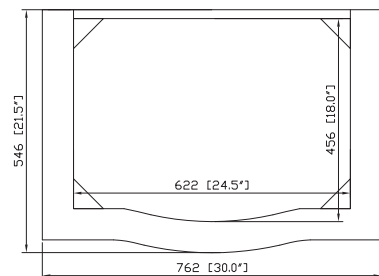

Top

For customer support please call 626 404 7678 weekdays 9:00 to 6:00 PST