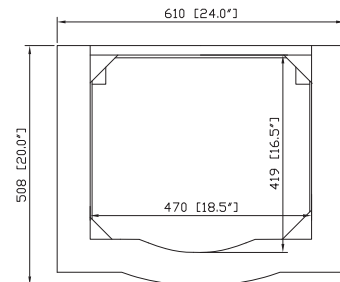

Top

For customer support please call 626 404 7678 weekdays 9:00 to 6:00 PST