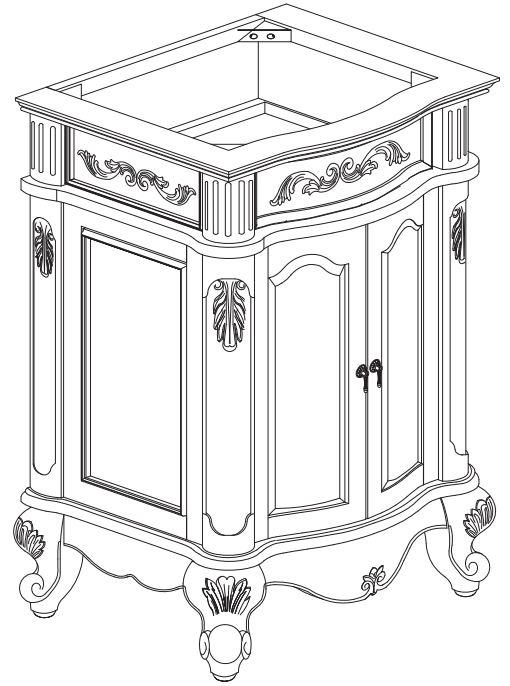

## Features

- Solid poplar frame and cherry veneer MDF
- Handcrafted details
- 2 soft-close doors
- 1 interior drawer
- Antique brass finished hardware
- Adjustable height levelers
- Under counter application

## Nominal Dimension

- 24W x 20D x 34H (inches)