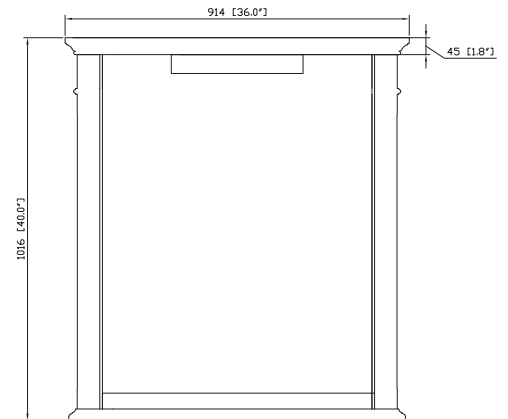

Avanity

PROVENCE-M36-AC

Features

- Durable poplar wood frame
- Beveled-edge mirror
- Hand-carved wood details
- Mirror hangs vertically
- Wall cleat for easy hanging and leveling

Colors / Finishes

- Antique Cherry

Nominal Dimension

- 36W x 3.2D x 40H (inches)

Components

Vanity

PROVENCE-V36-AC

PROVENCE-V48-AC

Product Diagrams

Front

Back

Side

Top