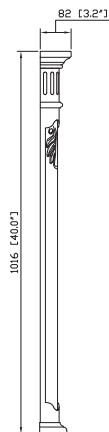

Avanity

PROVENCE-M36-AC

Features

- Durable poplar wood frame
- Beveled-edge mirror
- Hand-carved wood details
- Mirror hangs vertically
- Wall cleat for easy hanging and leveling

Colors / Finishes

- Antique Cherry

Nominal Dimension

- 36W x 3.2D x 40H (inches)

Components

Vanity

PROVENCE-V36-AC

PROVENCE-V48-AC

Product Diagrams

Front

Back

Side

Top