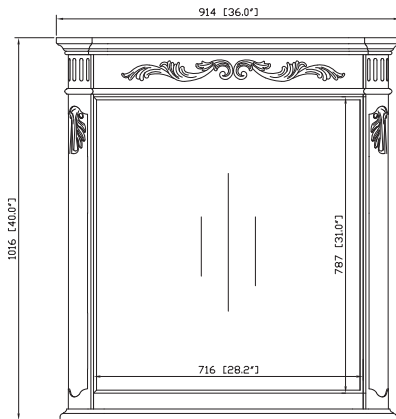

Avanity

PROVENCE-M36-AC

Features

- Durable poplar wood frame
- Beveled-edge mirror
- Hand-carved wood details
- Mirror hangs vertically
- Wall cleat for easy hanging and leveling

Colors / Finishes

- Antique Cherry

Nominal Dimension

- 36W x 3.2D x 40H (inches)

Components

Vanity

PROVENCE-V36-AC

PROVENCE-V48-AC

Product Diagrams

Front

Back

Side

Top