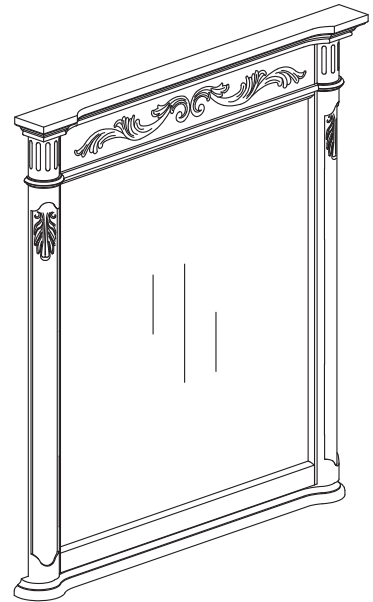

Avanity

PROVENCE-M36-AC

Features

- Durable poplar wood frame
- Beveled-edge mirror
- Hand-carved wood details
- Mirror hangs vertically
- Wall cleat for easy hanging and leveling

Colors / Finishes

- Antique Cherry

Nominal Dimension

- 36W x 3.2D x 40H (inches)

Components

Vanity

PROVENCE-V36-AC

PROVENCE-V48-AC

Product Diagrams

Front

Back

Side

Top