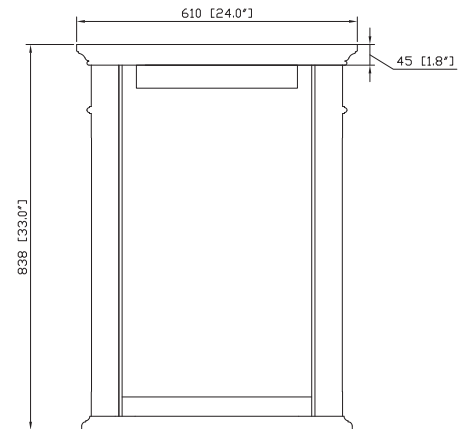

Avanity

PROVENCE-M24-AC

Features

- Durable poplar wood frame
- Beveled-edge mirror
- Hand-carved wood details
- Mirror hangs vertically
- Wall cleat for easy hanging and leveling

Colors / Finishes

- Antique Cherry

Nominal Dimension

- 24W x 3.2D x 33H (inches)

Components

Vanity

PROVENCE-V24-AC	PROVENCE-V30-AC	PROVENCE-V36-AC
PROVENCE-V48-AC	PROVENCE-V60-AC	

Product Diagrams

Front

Back

Side

Top