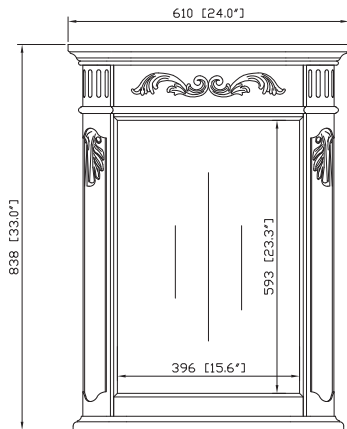

Avanity

PROVENCE-M24-AC

Features

- Durable poplar wood frame
- Beveled-edge mirror
- Hand-carved wood details
- Mirror hangs vertically
- Wall cleat for easy hanging and leveling

Colors / Finishes

- Antique Cherry

Nominal Dimension

- 24W x 3.2D x 33H (inches)

Components

Vanity

PROVENCE-V24-AC	PROVENCE-V30-AC	PROVENCE-V36-AC
PROVENCE-V48-AC	PROVENCE-V60-AC	

Product Diagrams

Front

Back

Side

Top