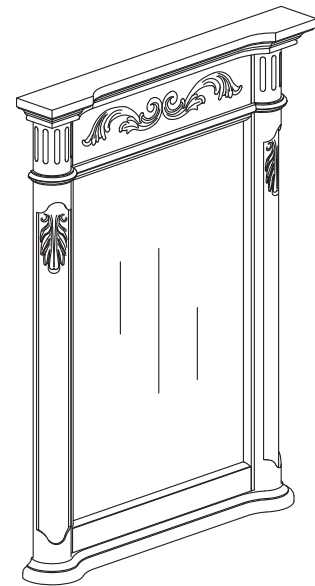

Avanity

PROVENCE-M24-AC

Features

- Durable poplar wood frame
- Beveled-edge mirror
- Hand-carved wood details
- Mirror hangs vertically
- Wall cleat for easy hanging and leveling

Colors / Finishes

- Antique Cherry

Nominal Dimension

- 24W x 3.2D x 33H (inches)

Components

Vanity

PROVENCE-V24-AC	PROVENCE-V30-AC	PROVENCE-V36-AC
PROVENCE-V48-AC	PROVENCE-V60-AC	

Product Diagrams

Front

Back

Side

Top