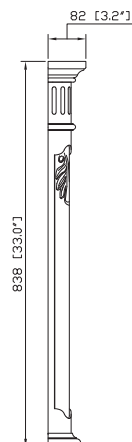

Avanity

PROVENCE-M24-AC

Features

- Durable poplar wood frame
- Beveled-edge mirror
- Hand-carved wood details
- Mirror hangs vertically
- Wall cleat for easy hanging and leveling

Colors / Finishes

- Antique Cherry

Nominal Dimension

- 24W x 3.2D x 33H (inches)

Components

Vanity

PROVENCE-V24-AC	PROVENCE-V30-AC	PROVENCE-V36-AC
PROVENCE-V48-AC	PROVENCE-V60-AC	

Product Diagrams

Front

Back

Side

Top