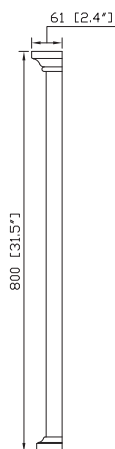

Avanity

NAPA-M24-DC

Features

- Durable poplar wood frame
- Beveled-edge mirror
- Mirror hangs vertically
- Cast iron inlays
- Wall cleat for easy hanging and leveling

Colors / Finishes

- Dark Cherry

Nominal Dimension

- 25W x 2.4D x 31.5H (inches)

Components

Vanity | NAPA-V24-DC

Product Diagrams

Front

Back

Side

Top