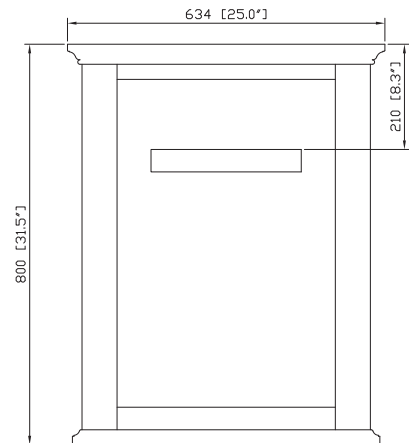

Avanity

NAPA-M24-DC

Features

- Durable poplar wood frame
- Beveled-edge mirror
- Mirror hangs vertically
- Cast iron inlays
- Wall cleat for easy hanging and leveling

Colors / Finishes

- Dark Cherry

Nominal Dimension

- 25W x 2.4D x 31.5H (inches)

Components

Vanity | NAPA-V24-DC

Product Diagrams

Front

Back

Side

Top