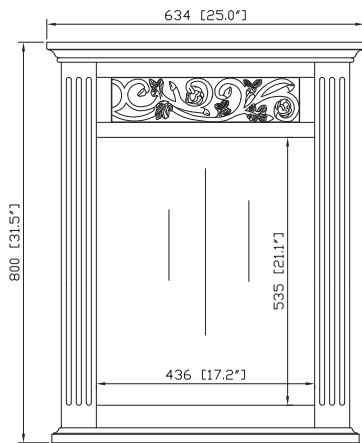

Avanity

NAPA-M24-DC

Features

- Durable poplar wood frame
- Beveled-edge mirror
- Mirror hangs vertically
- Cast iron inlays
- Wall cleat for easy hanging and leveling

Colors / Finishes

- Dark Cherry

Nominal Dimension

- 25W x 2.4D x 31.5H (inches)

Components

Vanity | NAPA-V24-DC

Product Diagrams

Front

Back

Side

Top