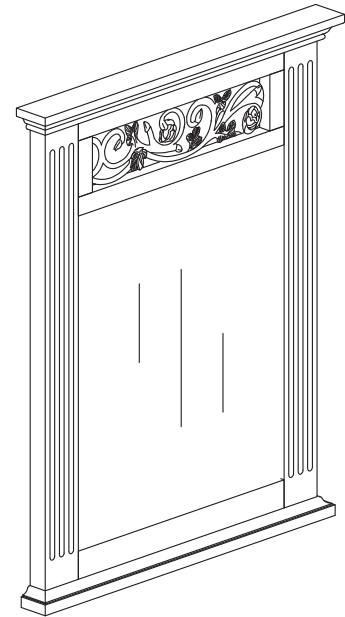

Avanity

NAPA-M24-DC

Features

- Durable poplar wood frame
- Beveled-edge mirror
- Mirror hangs vertically
- Cast iron inlays
- Wall cleat for easy hanging and leveling

Colors / Finishes

- Dark Cherry

Nominal Dimension

- 25W x 2.4D x 31.5H (inches)

Components

Vanity | NAPA-V24-DC

Product Diagrams

Front

Back

Side

Top