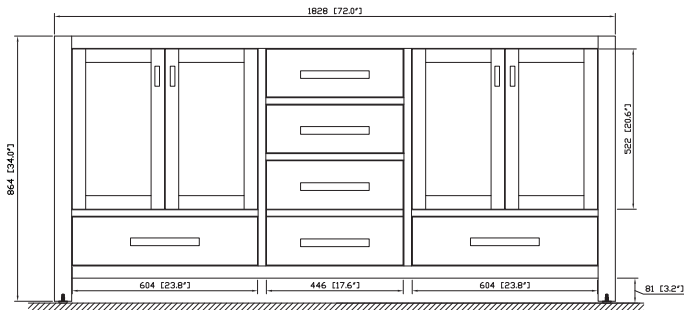

Product Diagrams

Front