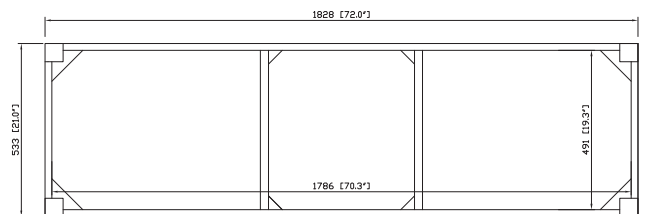

Top

For customer support please call 626 404 7678 weekdays 9:00 to 6:00 PST