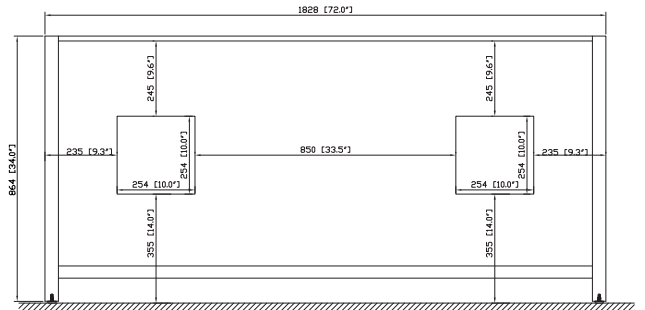

Avanity

MODERO-V72-WT

Features

- Solid poplar frame and birch veneer plywood
- 4 soft-close doors
- 5 soft-close drawers
- Brushed nickel finished hardware
- Vanity accomodates dual undermount sinks
- Adjustable height levelers
- Under counter application

Colors / Finishes

- White

Nominal Dimension

- 72W x 21D x 34H (inches)

Components

Mirror	MODERO-M28-WT	MODERO-MC28-WT	
Vanity Top	SUT73BK	SUT73CW	SUT73GB
Sink	CUM18WT	CUM18LN	

Product Diagrams

Front

Back

Side

Top

For customer support please call 626 404 7678 weekdays 9:00 to 6:00 PST