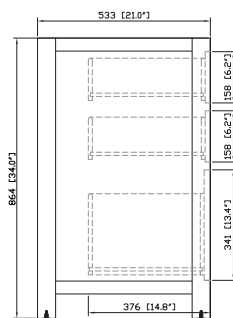

Avanity

MODERO-V72-WT

Features

- Solid poplar frame and birch veneer plywood
- 4 soft-close doors
- 5 soft-close drawers
- Brushed nickel finished hardware
- Vanity accomodates dual undermount sinks
- Adjustable height levelers
- Under counter application

Colors / Finishes

- White

Nominal Dimension

- 72W x 21D x 34H (inches)

Components

Mirror	MODERO-M28-WT	MODERO-MC28-WT	
Vanity Top	SUT73BK	SUT73CW	SUT73GB
Sink	CUM18WT	CUM18LN	

Product Diagrams

Front

Side

Top

For customer support please call 626 404 7678 weekdays 9:00 to 6:00 PST