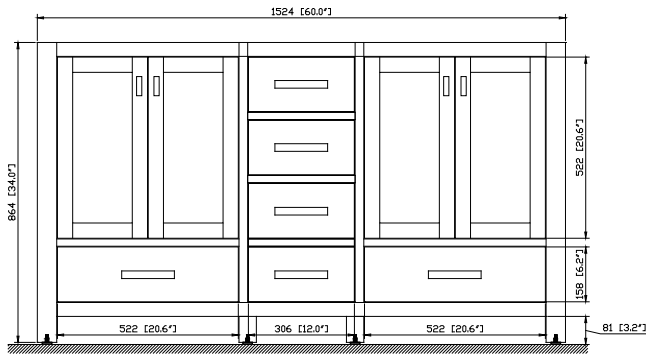

Avanity

MODERO-V60-WT

Features

- Solid poplar frame and birch veneer plywood
- 4 soft-close doors
- 5 soft-close drawers
- Brushed nickel finished hardware
- Vanity accomodates dual undermount sinks
- Adjustable height levelers
- Under counter application

Colors / Finishes

- White

Nominal Dimension

- 60W x 21D x 34H (inches)

Components

Mirror	MODERO-M28-WT	MODERO-MC28-WT	
Vanity Top	SUT60BK	SUT60CW	SUT60GB
Sink	CUM18WT	CUM18LN	

Product Diagrams

Front