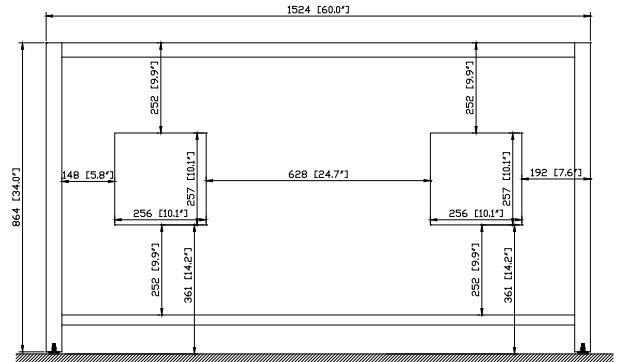

Colors / Finishes

- White

Nominal Dimension

- 60W x 21D x 34H (inches)

Components

Mirror	MODERO-M28-WT	MODERO-MC28-WT	
Vanity Top	SUT60BK	SUT60CW	SUT60GB
Sink	CUM18WT	CUM18LN	

Product Diagrams

Front