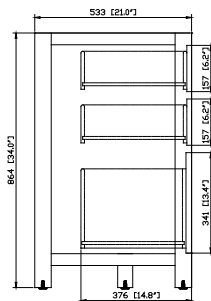

Avanity

MODERO-V60-WT

Features

- Solid poplar frame and birch veneer plywood
- 4 soft-close doors
- 5 soft-close drawers
- Brushed nickel finished hardware
- Vanity accomodates dual undermount sinks
- Adjustable height levelers
- Under counter application

Colors / Finishes

- White

Nominal Dimension

- 60W x 21D x 34H (inches)

Components

Mirror	MODERO-M28-WT	MODERO-MC28-WT	
Vanity Top	SUT60BK	SUT60CW	SUT60GB
Sink	CUM18WT	CUM18LN	

Product Diagrams

Side

Top

For customer support please call 626 404 7678 weekdays 9:00 to 6:00 PST