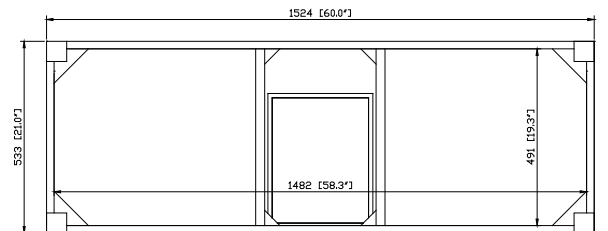

Top

For customer support please call 626 404 7678 weekdays 9:00 to 6:00 PST