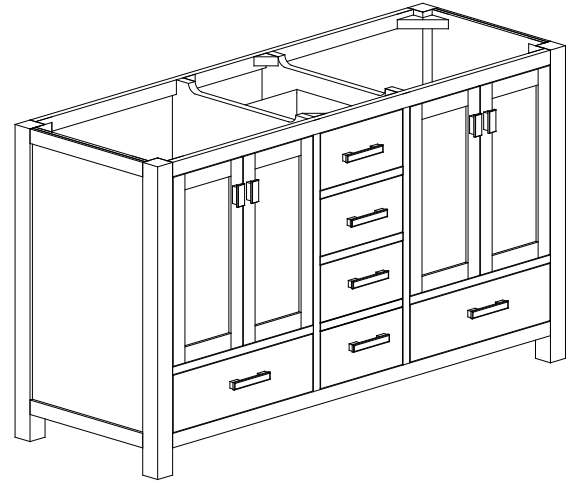

Avanity

MODERO-V60-WT

Features

- Solid poplar frame and birch veneer plywood
- 4 soft-close doors
- 5 soft-close drawers
- Brushed nickel finished hardware
- Vanity accomodates dual undermount sinks
- Adjustable height levelers
- Under counter application

Colors / Finishes

- White

Nominal Dimension

- 60W x 21D x 34H (inches)

Components

Mirror	MODERO-M28-WT	MODERO-MC28-WT	
Vanity Top	SUT60BK	SUT60CW	SUT60GB
Sink	CUM18WT	CUM18LN	

Product Diagrams

Front