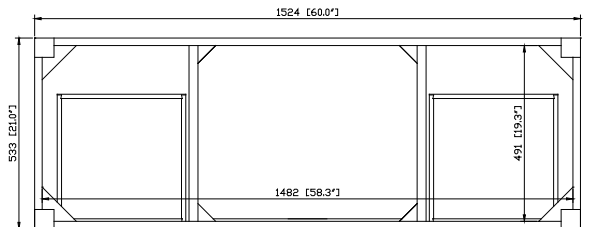

Top

For customer support please call 626 404 7678 weekdays 9:00 to 6:00 PST