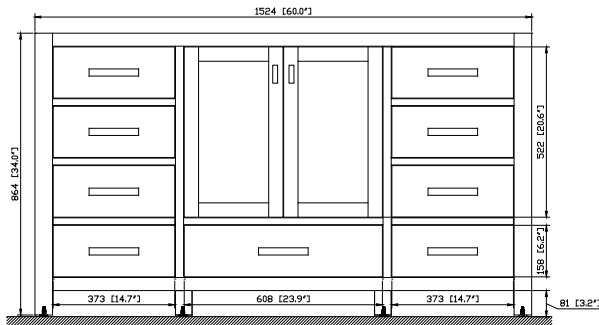

Avanity

MODERO-V60-WT-A

Features

- Solid poplar frame and birch veneer plywood
- 2 soft-close doors
- 7 soft-close drawers
- Brushed nickel finished hardware
- Vanity accomodates dual undermount sinks
- Adjustable height levelers
- Vanity accomodates single undermount sink

Colors / Finishes

- White

Nominal Dimension

- 60W x 21D x 34H (inches)

Components

Mirror	MODERO-M28-WT	MODERO-MC28-WT	
Vanity Top	SUT60BK	SUT60CW	SUT60GB
Sink	CUM18WT	CUM18LN	

Product Diagrams

Front