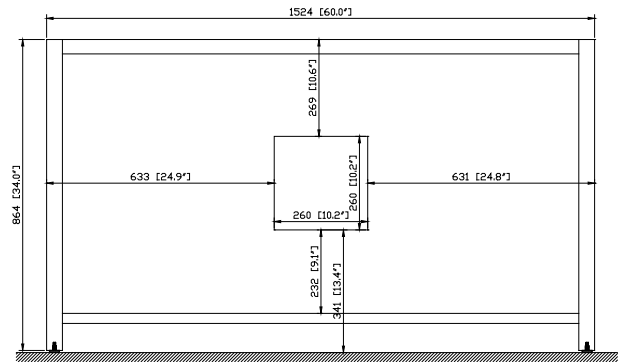

Colors / Finishes

- White

Nominal Dimension

- 60W x 21D x 34H (inches)

Components

Mirror	MODERO-M28-WT	MODERO-MC28-WT	
Vanity Top	SUT60BK	SUT60CW	SUT60GB
Sink	CUM18WT	CUM18LN	

Product Diagrams

Front