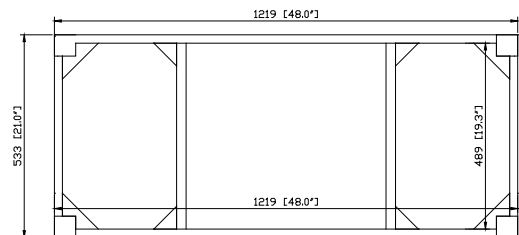

Top

For customer support please call 626 404 7678 weekdays 9:00 to 6:00 PST