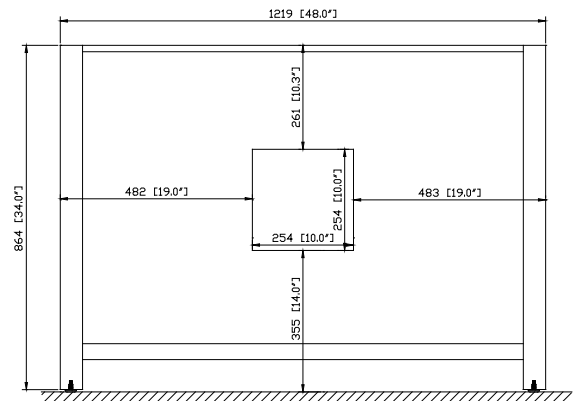

Avanity

MODERO-V48-ES

Features

- Solid poplar frame and birch veneer plywood
- 4 soft-close doors
- 3 soft-close drawers
- Brushed nickel finished hardware
- Adjustable height levelers
- Under counter application

Colors / Finishes

- Espresso

Nominal Dimension

- 48W x 21D x 34H (inches)

Components

Mirror	MODERO-M28-ES	MODERO-MC28-ES	
Vanity Top	SUT49BK	SUT49CW	SUT49GB
Sink	CUM18WT	CUM18LN	

Product Diagrams

Back

Side

Top

For customer support please call 626 404 7678 weekdays 9:00 to 6:00 PST