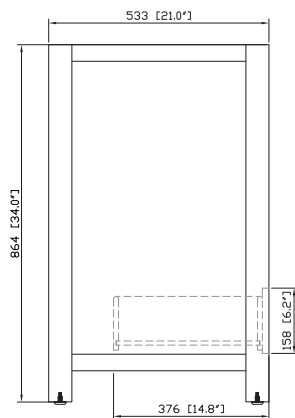

Avanity

MODERO-V48-ES

Features

- Solid poplar frame and birch veneer plywood
- 4 soft-close doors
- 3 soft-close drawers
- Brushed nickel finished hardware
- Adjustable height levelers
- Under counter application

Colors / Finishes

- Espresso

Nominal Dimension

- 48W x 21D x 34H (inches)

Components

Mirror	MODERO-M28-ES	MODERO-MC28-ES	
Vanity Top	SUT49BK	SUT49CW	SUT49GB
Sink	CUM18WT	CUM18LN	

Product Diagrams

Side

Top

For customer support please call 626 404 7678 weekdays 9:00 to 6:00 PST