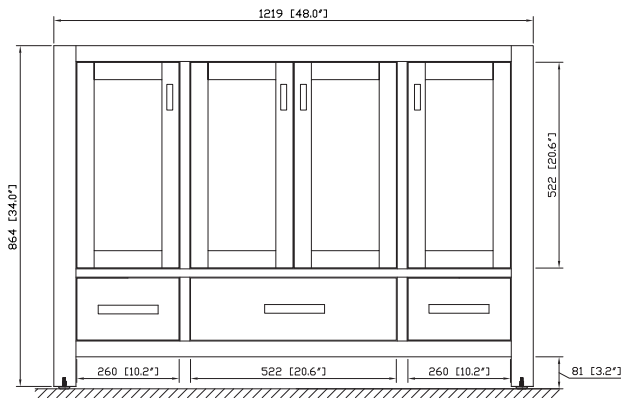

Product Diagrams

Front