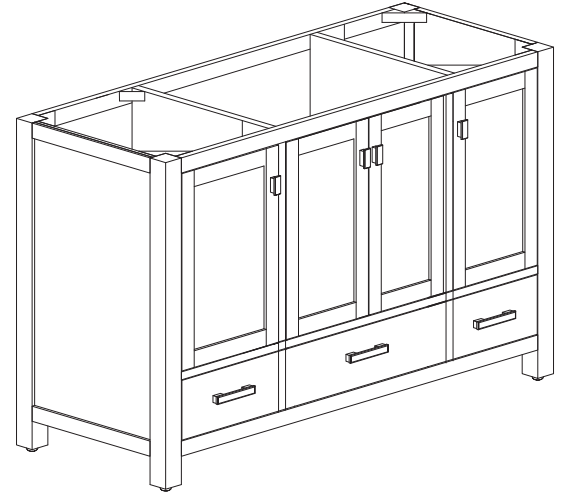

## Features

- Solid poplar frame and birch veneer plywood
- 4 soft-close doors
- 3 soft-close drawers
- Brushed nickel finished hardware
- Adjustable height levelers
- Under counter application

## Nominal Dimension

- 48W x 21D x 34H (inches)