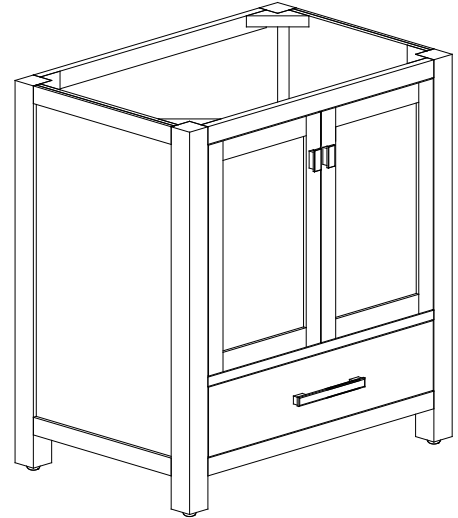

Avanity

MODERO-V30-WT

Features

- Solid poplar frame and birch veneer plywood
- 2 soft-close doors
- 1 soft-close drawer
- Brushed nickel finished hardware
- Adjustable height levelers
- Under counter application

Colors / Finishes

- White

Nominal Dimension

- 30W x 21D x 34H (inches)

Components

Mirror	MODERO-M28-WT	MODERO-MC28-WT	
Vanity Top	SUT31BK	SUT31CW	SUT31GB
	SUT31BK-R	SUT31CW-R	SUT31GB-R
Sink	CUM18WT	CUM18LN	CUM20WT-R
Linen Tower	MODERO-LT24-WT		