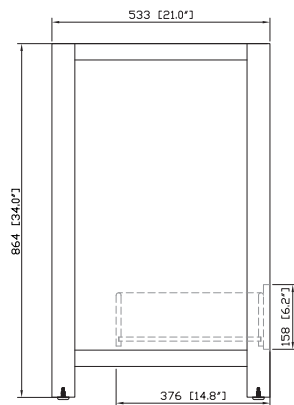

Colors / Finishes

- White

Nominal Dimension

- 30W x 21D x 34H (inches)

Components

Mirror	MODERO-M28-WT	MODERO-MC28-WT	
Vanity Top	SUT31BK	SUT31CW	SUT31GB
	SUT31BK-R	SUT31CW-R	SUT31GB-R
Sink	CUM18WT	CUM18LN	CUM20WT-R
Linen Tower	MODERO-LT24-WT		

Product Diagrams

Front

Back

Side

Top

For customer support please call 866 522 5578 weekdays 9:00 to 6:00 PST