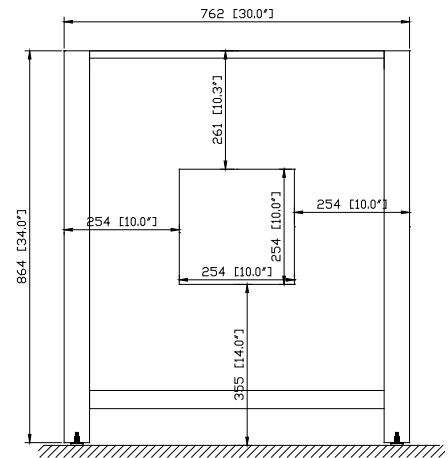

Avanity

MODERO-V30-WT

Features

- Solid poplar frame and birch veneer plywood
- 2 soft-close doors
- 1 soft-close drawer
- Brushed nickel finished hardware
- Adjustable height levelers
- Under counter application

Colors / Finishes

- White

Nominal Dimension

- 30W x 21D x 34H (inches)

Components

Mirror	MODERO-M28-WT	MODERO-MC28-WT	
Vanity Top	SUT31BK	SUT31CW	SUT31GB
	SUT31BK-R	SUT31CW-R	SUT31GB-R
Sink	CUM18WT	CUM18LN	CUM20WT-R
Linen Tower	MODERO-LT24-WT		

Product Diagrams

Front

Back

Side

Top

For customer support please call 866 522 5578 weekdays 9:00 to 6:00 PST