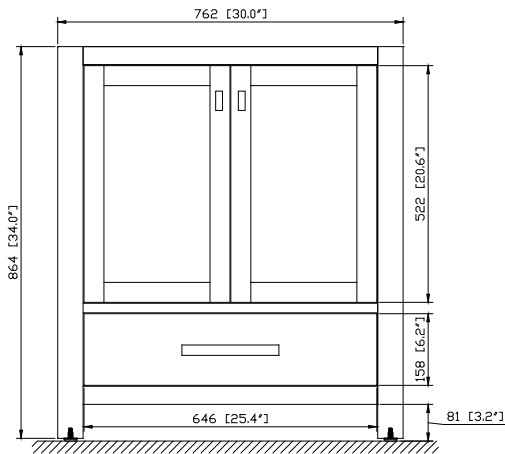

Product Diagrams

Front