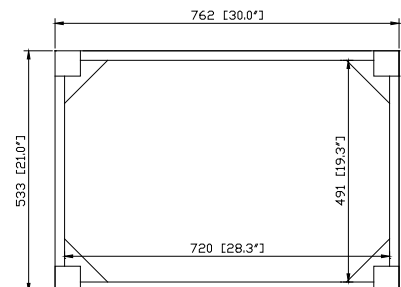

Colors / Finishes

- White

Nominal Dimension

- 30W x 21D x 34H (inches)

Components

Mirror	MODERO-M28-WT	MODERO-MC28-WT	
Vanity Top	SUT31BK	SUT31CW	SUT31GB
	SUT31BK-R	SUT31CW-R	SUT31GB-R
Sink	CUM18WT	CUM18LN	CUM20WT-R
Linen Tower	MODERO-LT24-WT		

Product Diagrams

Front

Back

Side

Top

For customer support please call 866 522 5578 weekdays 9:00 to 6:00 PST