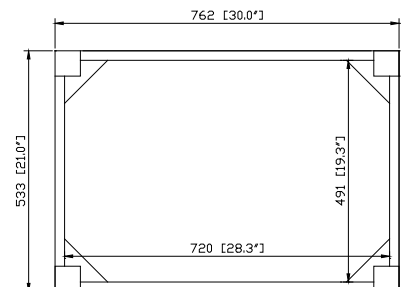

Colors / Finishes

- Espresso

Nominal Dimension

- 30W x 21D x 34H (inches)

Components

Mirror	MODERO-M28-ES	MODERO-MC28-ES	
Vanity Top	SUT31BK	SUT31CW	SUT31GB
	SUT31BK-R	SUT31CW-R	SUT31GB-R
Sink	CUM18WT	CUM18LN	CUM20WT-R
Linen Tower	MODERO-LT24-ES		

Product Diagrams

Front

Back

Side

Top

For customer support please call 866 522 5578 weekdays 9:00 to 6:00 PST