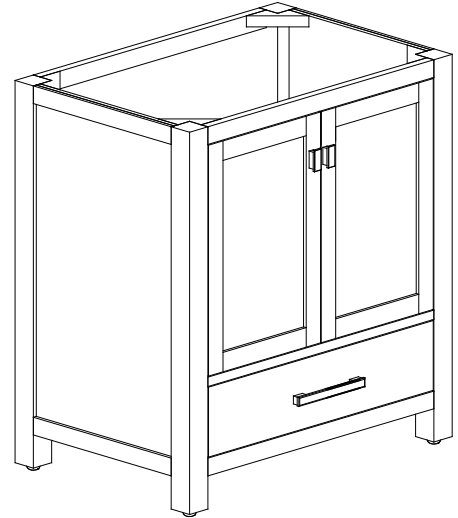

Avanity

MODERO-V30-ES

Features

- Solid poplar frame and birch veneer plywood
- 2 soft-close doors
- 1 soft-close drawer
- Brushed nickel finished hardware
- Adjustable height levelers
- Under counter application

Colors / Finishes

- Espresso

Nominal Dimension

- 30W x 21D x 34H (inches)

Components

Mirror	MODERO-M28-ES	MODERO-MC28-ES	
Vanity Top	SUT31BK	SUT31CW	SUT31GB
	SUT31BK-R	SUT31CW-R	SUT31GB-R
Sink	CUM18WT	CUM18LN	CUM20WT-R
Linen Tower	MODERO-LT24-ES		