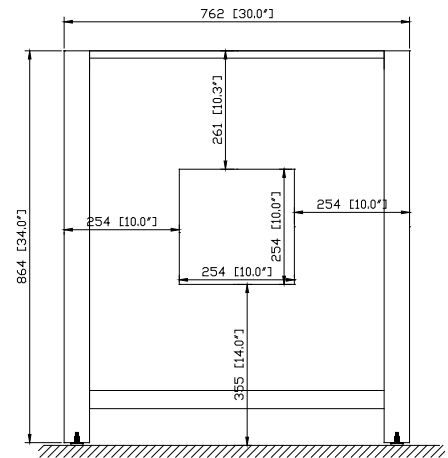

Avanity

MODERO-V30-ES

Features

- Solid poplar frame and birch veneer plywood
- 2 soft-close doors
- 1 soft-close drawer
- Brushed nickel finished hardware
- Adjustable height levelers
- Under counter application

Colors / Finishes

- Espresso

Nominal Dimension

- 30W x 21D x 34H (inches)

Components

Mirror	MODERO-M28-ES	MODERO-MC28-ES	
Vanity Top	SUT31BK	SUT31CW	SUT31GB
	SUT31BK-R	SUT31CW-R	SUT31GB-R
Sink	CUM18WT	CUM18LN	CUM20WT-R
Linen Tower	MODERO-LT24-ES		

Product Diagrams

Front

Back

Side

Top

For customer support please call 866 522 5578 weekdays 9:00 to 6:00 PST