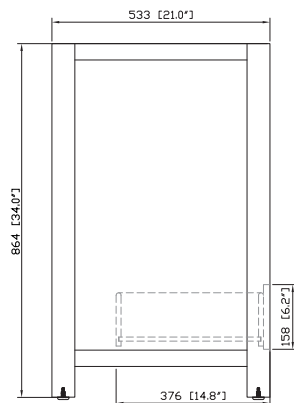

Colors / Finishes

- Espresso

Nominal Dimension

- 30W x 21D x 34H (inches)

Components

Mirror	MODERO-M28-ES	MODERO-MC28-ES	
Vanity Top	SUT31BK	SUT31CW	SUT31GB
	SUT31BK-R	SUT31CW-R	SUT31GB-R
Sink	CUM18WT	CUM18LN	CUM20WT-R
Linen Tower	MODERO-LT24-ES		

Product Diagrams

Front

Back

Side

Top

For customer support please call 866 522 5578 weekdays 9:00 to 6:00 PST