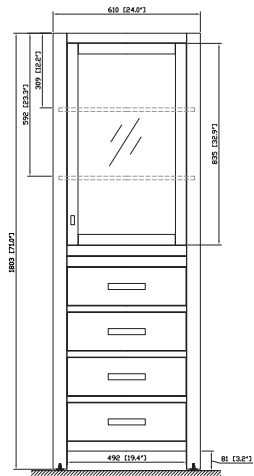

Avanity

MODERO-LT24-ES

Features

- Solid poplar frame and birch veneer plywood
- 1 soft-close glass door
- 4 soft-close drawers
- Brushed nickel finished hardware
- Adjustable height levelers

Colors / Finishes

- Espresso

Nominal Dimension

- 24W x 20D x 71H (inches)

Components

Vanity	MODERO-V36-ES	MODERO-V48-ES	MODERO-V72-ES
--------	---------------	---------------	---------------

Product Diagrams

Front

Back

Side

Top