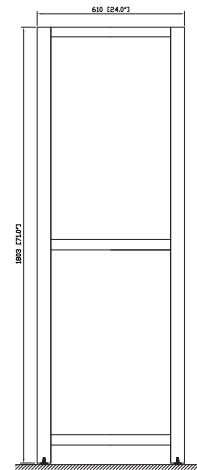

Avanity

MODERO-LT24-ES

Features

- Solid poplar frame and birch veneer plywood
- 1 soft-close glass door
- 4 soft-close drawers
- Brushed nickel finished hardware
- Adjustable height levelers

Colors / Finishes

- Espresso

Nominal Dimension

- 24W x 20D x 71H (inches)

Components

Vanity	MODERO-V36-ES	MODERO-V48-ES	MODERO-V72-ES
--------	---------------	---------------	---------------

Product Diagrams

Front

Back

Side

Top