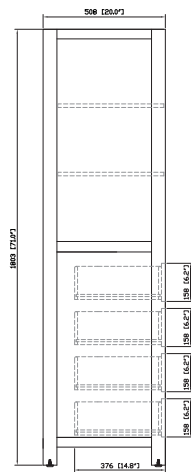

Avanity

MODERO-LT24-ES

Features

- Solid poplar frame and birch veneer plywood
- 1 soft-close glass door
- 4 soft-close drawers
- Brushed nickel finished hardware
- Adjustable height levelers

Colors / Finishes

- Espresso

Nominal Dimension

- 24W x 20D x 71H (inches)

Components

Vanity	MODERO-V36-ES	MODERO-V48-ES	MODERO-V72-ES
--------	---------------	---------------	---------------

Product Diagrams

Front

Back

Side

Top